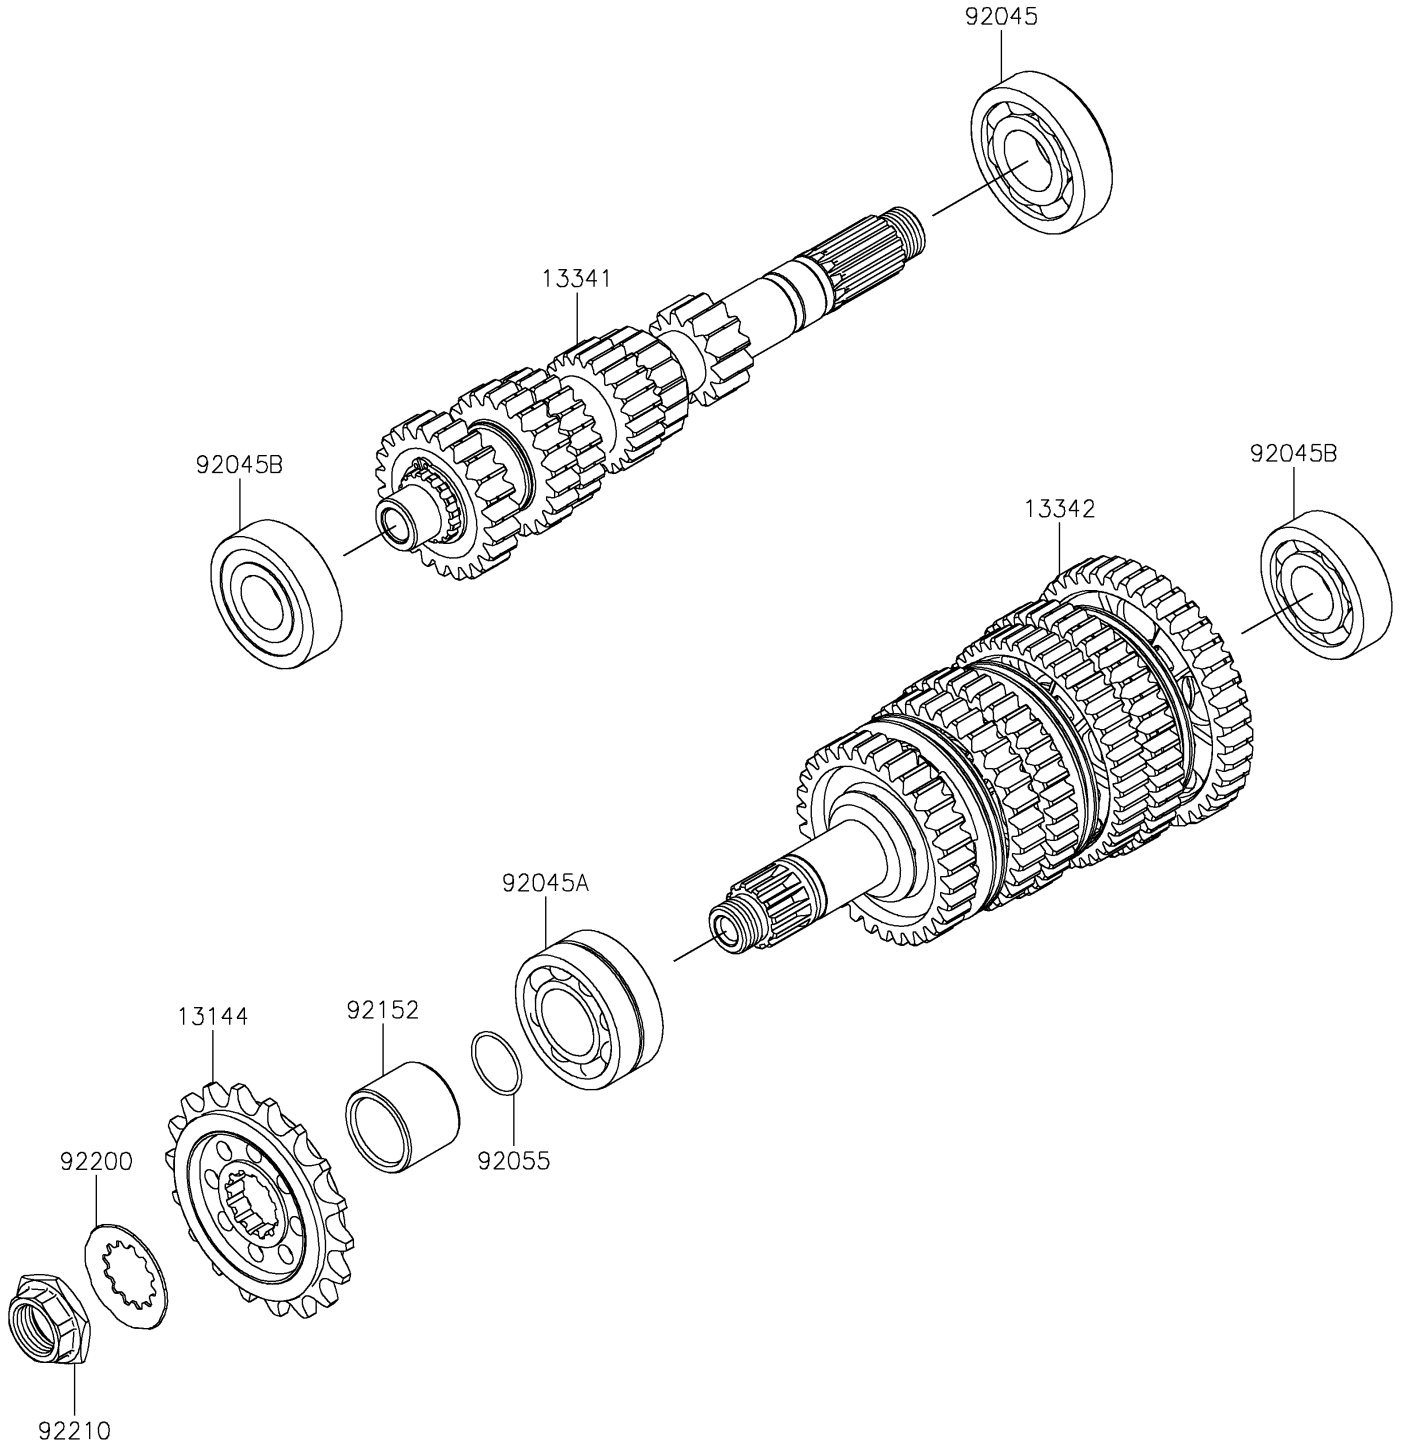

# 2021 Z H2 SE PARTS DIAGRAM

Transmission

E1361

## 2021 Z H2 SE PARTS LIST

### Transmission

ITEM NAME	PART NUMBER	QUANTITY
SPROCKET-OUTPUT,18T (Ref # 13144)	13144-0575	1
TRANSMISSION-ASSY INPUT (Ref # 13341)	13341-0640	1
TRANSMISSION-ASSY OUTPUT (Ref # 13342)	13342-0678	1
BEARING-BALL,830045-5SH2 (Ref # 92045)	92045-0047	1
BEARING-BALL,DAC2857NSSH6CS9 (Ref # 92045A)	92045-0049	1
BEARING-BALL,63/22LU (Ref # 92045B)	92045-0156	2
RING-O,23.5X1.5 (Ref # 92055)	92055-0823	1
COLLAR,27.5X35X27.7 (Ref # 92152)	92152-1954	1
WASHER,23.9X45X1.0 (Ref # 92200)	92200-0260	1
NUT,20MM (Ref # 92210)	92210-0942	1