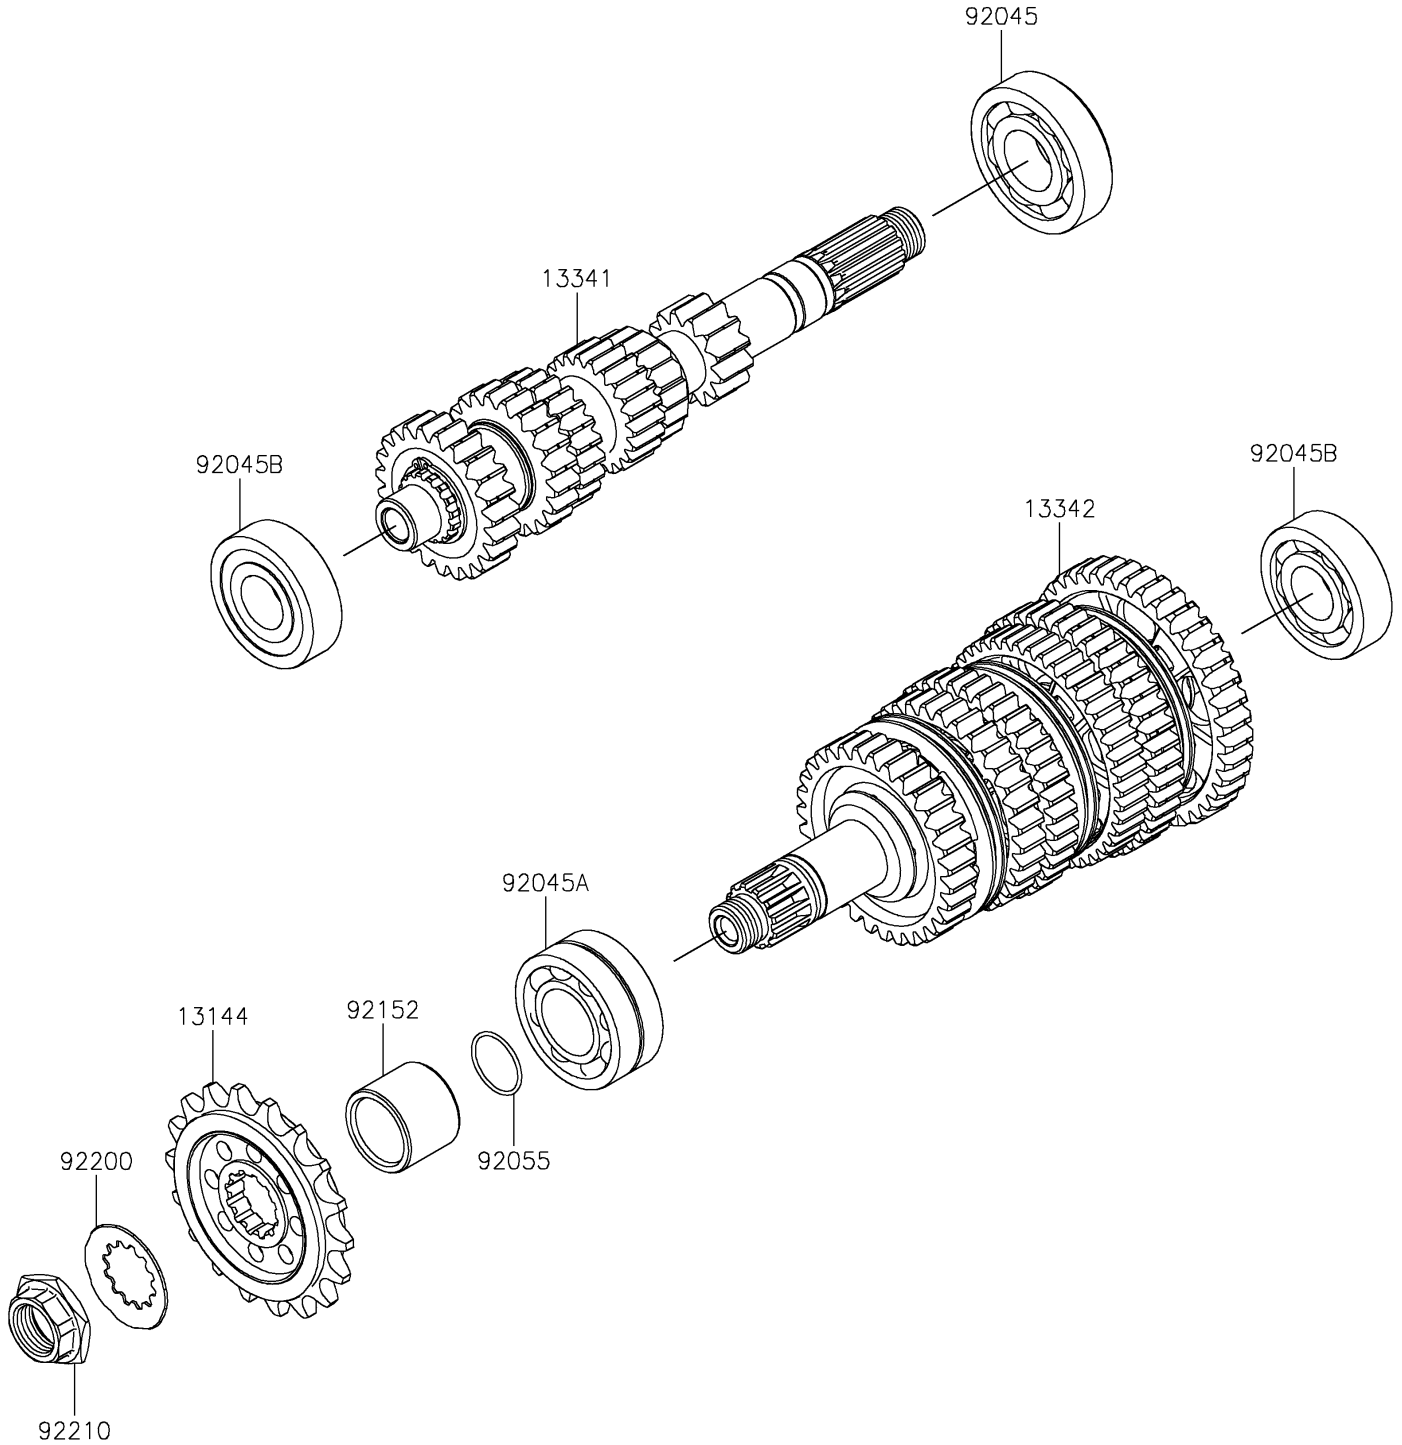

2021 Z H2 SE PARTS DIAGRAM

Transmission

E1361

2021 Z H2 SE PARTS LIST

Transmission

ITEM NAME	PART NUMBER	QUANTITY
SPROCKET-OUTPUT,18T (Ref # 13144)	13144-0575	1
TRANSMISSION-ASSY INPUT (Ref # 13341)	13341-0640	1
TRANSMISSION-ASSY OUTPUT (Ref # 13342)	13342-0678	1
BEARING-BALL,830045-5SH2 (Ref # 92045)	92045-0047	1
BEARING-BALL,DAC2857NSSH6CS9 (Ref # 92045A)	92045-0049	1
BEARING-BALL,63/22LU (Ref # 92045B)	92045-0156	2
RING-O,23.5X1.5 (Ref # 92055)	92055-0823	1
COLLAR,27.5X35X27.7 (Ref # 92152)	92152-1954	1
WASHER,23.9X45X1.0 (Ref # 92200)	92200-0260	1
NUT,20MM (Ref # 92210)	92210-0942	1