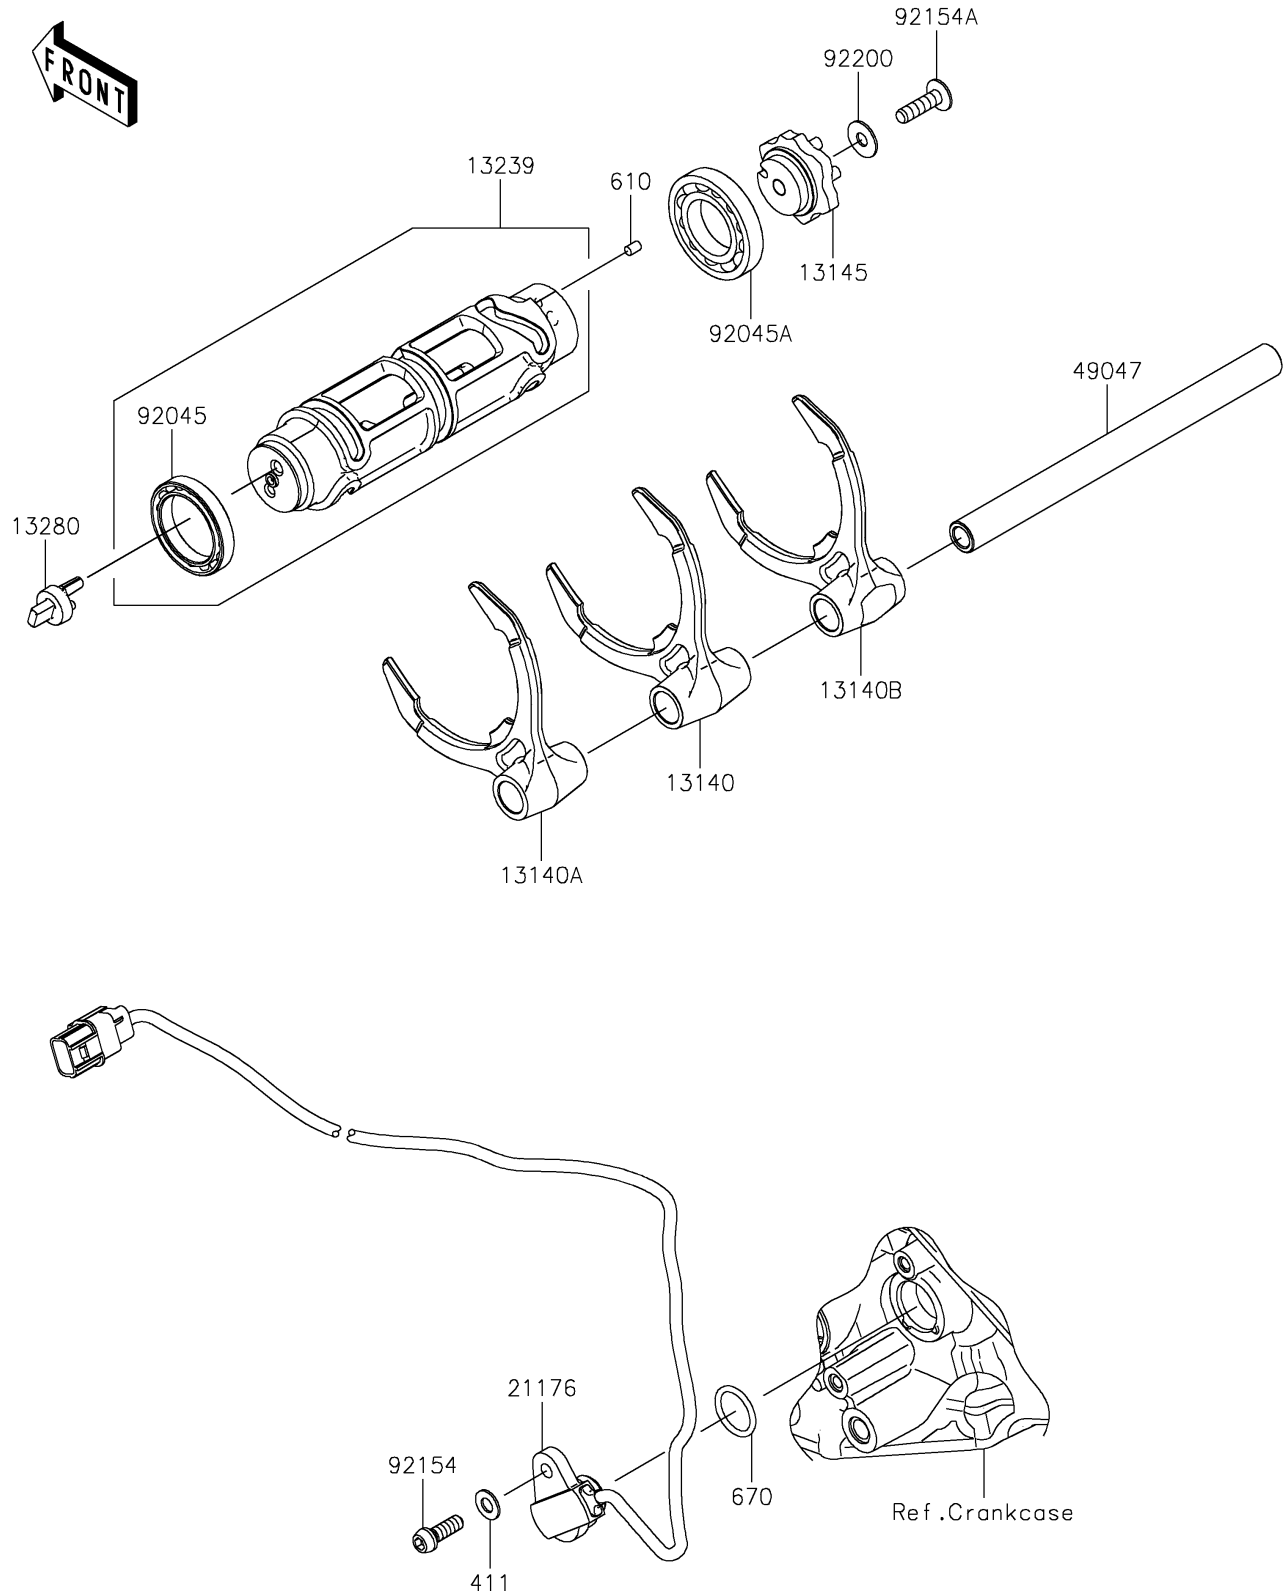

2021 Z H2 SE PARTS DIAGRAM

Gear Change Drum/Shift Fork(s)

E1362

2021 Z H2 SE PARTS LIST

Gear Change Drum/Shift Fork(s)

ITEM NAME	PART NUMBER	QUANTITY
FORK-SHIFT,3RD&4TH (Ref # 13140)	13140-0645	1
FORK-SHIFT,5TH&6TH (Ref # 13140A)	13140-0646	1
FORK-SHIFT,1ST&2ND (Ref # 13140B)	13140-0649	1
CAM-CHANGE DRUM (Ref # 13145)	13145-0572	1
DRUM-ASSY-CHANGE (Ref # 13239)	13239-0605	1
HOLDER (Ref # 13280)	13280-0964	1
SENSOR,GEAR POSITION (Ref # 21176)	21176-0941	1
WASHER-PLAIN,6MM (Ref # 411)	411AA0600	1
ROD-SHIFT (Ref # 49047)	49047-0635	1
ROLLER,4X6 (Ref # 610)	610A0406	1
O RING,18MM (Ref # 670)	670D2018	1
BEARING-BALL,6806 (Ref # 92045)	92045-0826	1
BEARING-BALL,16005 (Ref # 92045A)	92045-1045	1
BOLT,SOCKET,6X18 (Ref # 92154)	92154-1455	1
BOLT,TORX,6X22 (Ref # 92154A)	92154-2903	1
WASHER,6X16X1 (Ref # 92200)	92200-2145	1