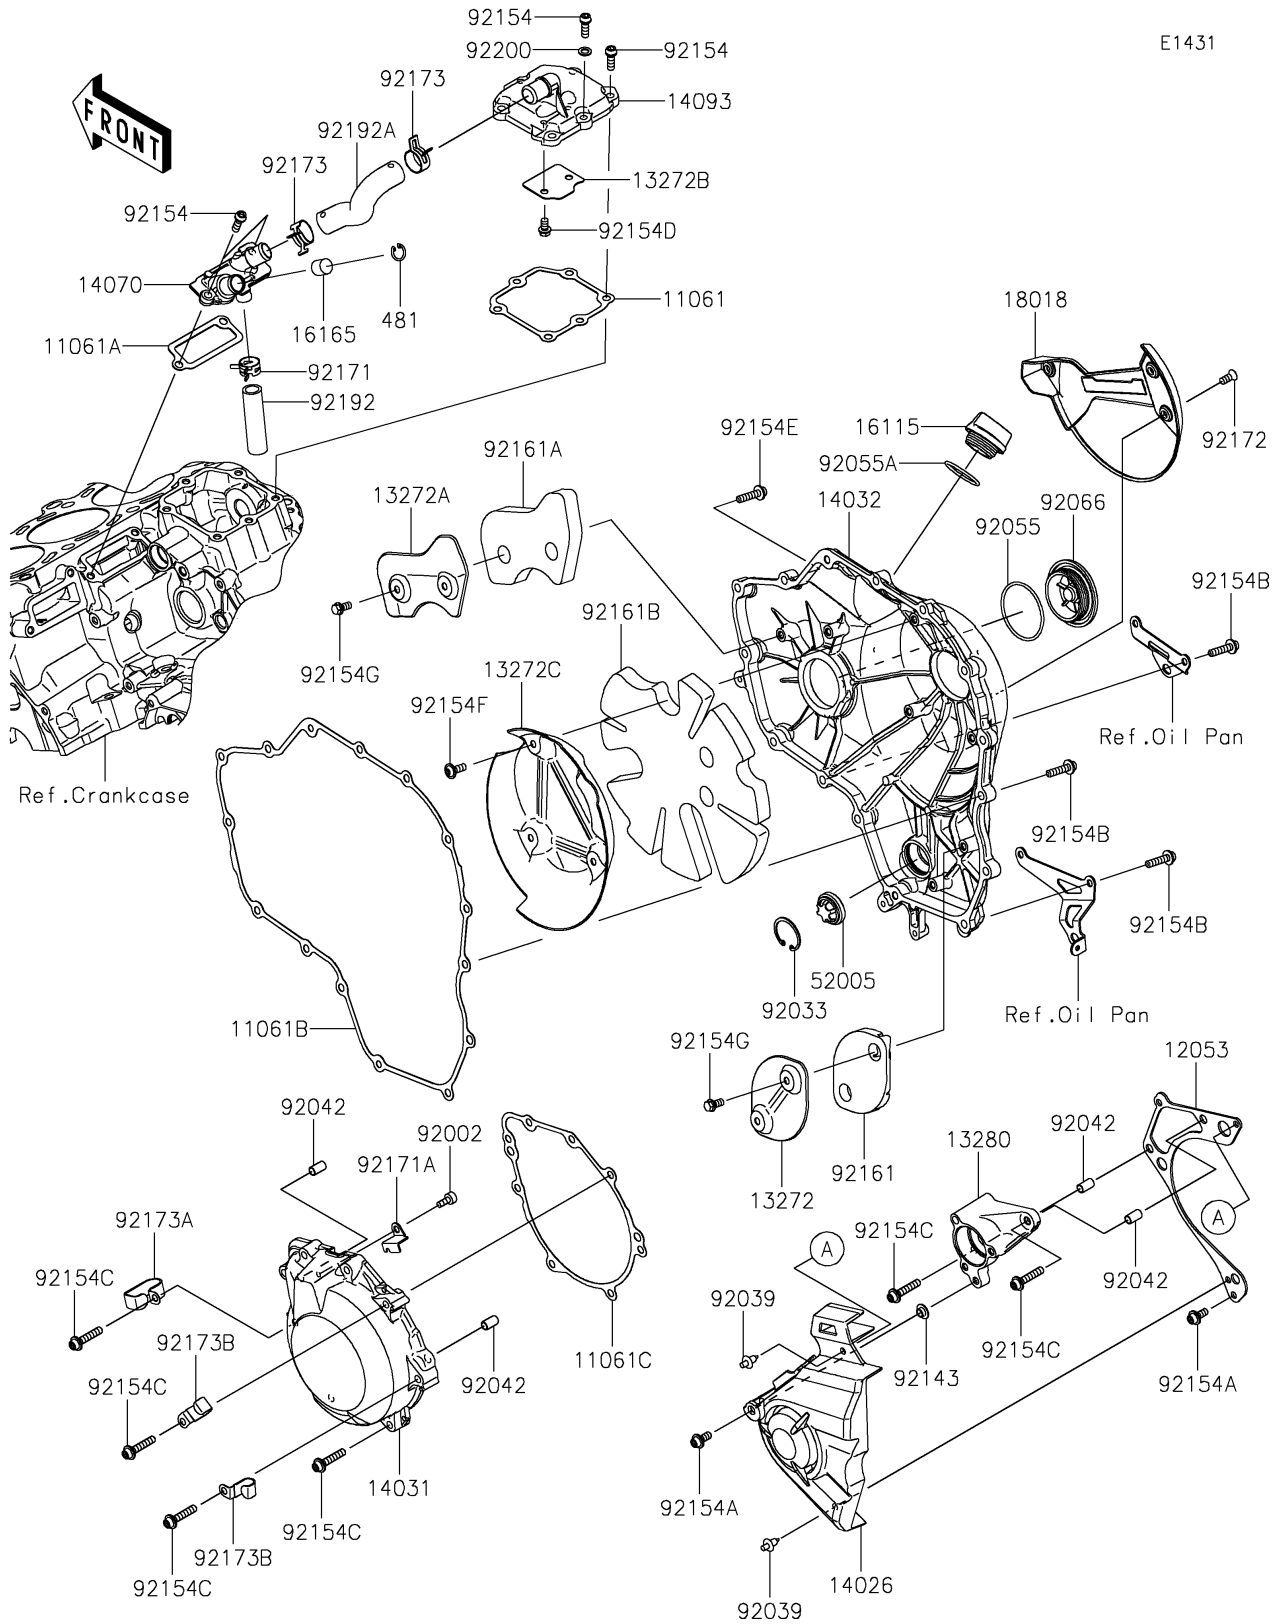

2021 Z H2 SE PARTS DIAGRAM

Engine Cover(s)

E1431

2021 Z H2 SE PARTS LIST

Engine Cover(s)

ITEM NAME	PART NUMBER	QUANTITY
GASKET,BALANCER COVER (Ref # 11061)	11061-0941	1
GASKET,BREATHER (Ref # 11061A)	11061-0942	1
GASKET,CLUTCH COVER (Ref # 11061B)	11061-0944	1
GASKET,GENERATOR COVER (Ref # 11061C)	11061-0945	1
GUIDE-CHAIN (Ref # 12053)	12053-0247	1
PLATE (Ref # 13272)	13272-1852	1
PLATE (Ref # 13272A)	13272-1854	1
PLATE (Ref # 13272B)	13272-1901	1
PLATE (Ref # 13272C)	13272-2476	1
HOLDER,CLUTCH RELEASE (Ref # 13280)	13280-0903	1
COVER-CHAIN (Ref # 14026)	14026-0142	1
COVER-GENERATOR (Ref # 14031)	14031-0647	1
COVER-CLUTCH (Ref # 14032)	14032-0638	1
BODY-BREATHER (Ref # 14070)	14070-0013	1
COVER,BALANCER (Ref # 14093)	14093-0631	1
CAP-OIL FILLER (Ref # 16115)	16115-1009	1
SEPARATOR (Ref # 16165)	16165-0011	1
PLATE-HEAT GUARD (Ref # 18018)	18018-0620	1
GAUGE (Ref # 52005)	52005-1120	1
BOLT,SOCKET,6X12 (Ref # 92002)	92002-1796	1
RING-SNAP (Ref # 92033)	92033-1305	1
RIVET (Ref # 92039)	92039-0068	2
PIN,DOWEL,6.3X8X14 (Ref # 92042)	92042-007	4
RING-O,49.7X2.4 (Ref # 92055)	92055-0183	1
RING-O,31.5X2.6 (Ref # 92055A)	92055-049	1
PLUG (Ref # 92066)	92066-0800	1
COLLAR (Ref # 92143)	92143-1331	1
BOLT,SOCKET,6X18 (Ref # 92154)	92154-1455	8
BOLT,SOCKET,6X14 (Ref # 92154A)	92154-1460	2