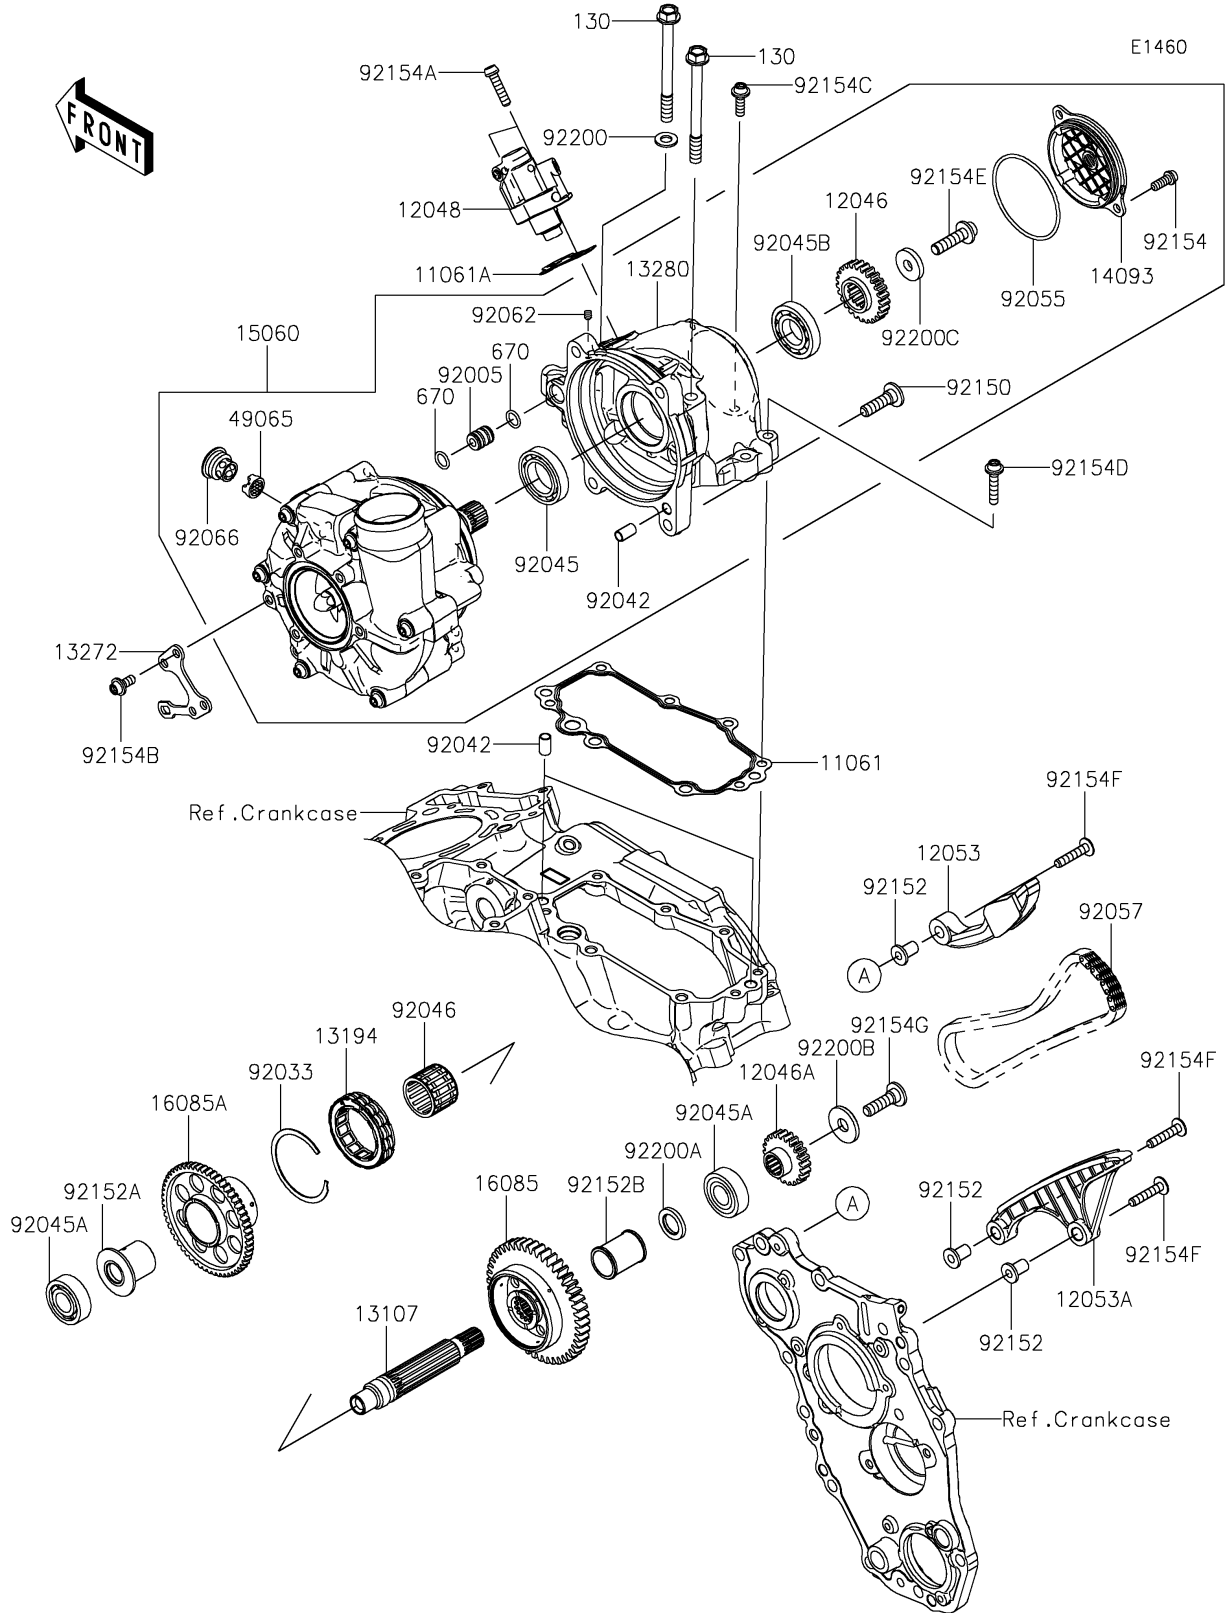

# 2021 Z H2 SE PARTS DIAGRAM

Super Charger

### Super Charger

ITEM NAME	PART NUMBER	QUANTITY
GASKET,HOLDER (Ref # 11061)	11061-0948	1
GASKET,TENSIONER (Ref # 11061A)	11061-1279	1
SPROCKET,DRIVEN,25T (Ref # 12046)	12046-0584	1
SPROCKET,DRIVE,22T (Ref # 12046A)	12046-0604	1
TENSIONER-ASSY (Ref # 12048)	12048-0108	1
GUIDE-CHAIN,UPP (Ref # 12053)	12053-0299	1
GUIDE-CHAIN,LWR (Ref # 12053A)	12053-0303	1
SHAFT (Ref # 13107)	13107-0863	1
CLUTCH-ONEWAY (Ref # 13194)	13194-0017	1
PLATE (Ref # 13272)	13272-1849	1
HOLDER (Ref # 13280)	13280-0917	1
COVER (Ref # 14093)	14093-1142	1
COMPRESSOR-ASSY (Ref # 15060)	15060-0018	1
GEAR,BALANCER,46T (Ref # 16085)	16085-0670	1
GEAR,STARTER,56T (Ref # 16085A)	16085-0671	1
FILTER-OIL (Ref # 49065)	49065-0041	1
FITTING,OIL LINE (Ref # 92005)	92005-0769	1
RING-SNAP (Ref # 92033)	92033-3731	1
PIN,DOWEL,6.3X8X14 (Ref # 92042)	92042-007	3
BEARING-BALL,#6905 (Ref # 92045)	92045-036	1
BEARING-BALL,6202ZC3 (Ref # 92045A)	92045-0785	2
BEARING-BALL (Ref # 92045B)	92045-1404	1
BEARING-NEEDLE,22X32X24 (Ref # 92046)	92046-0622	1
RING-O,2.4X62.6 (Ref # 92055)	92055-0790	1
CHAIN,98XRH2020-78N2 (Ref # 92057)	92057-0633	1
NOZZLE (Ref # 92062)	92062-0004	1
PLUG (Ref # 92066)	92066-0821	1
BOLT,8X30 (Ref # 92150)	92150-1728	4
COLLAR (Ref # 92152)	92152-1939	3

### Super Charger

ITEM NAME	PART NUMBER	QUANTITY
COLLAR (Ref # 92152A)	92152-1993	1
COLLAR (Ref # 92152B)	92152-2405	1
BOLT,SOCKET,6X16 (Ref # 92154)	92154-1454	2
BOLT,SOCKET,6X25 (Ref # 92154A)	92154-1458	2
BOLT,SOCKET,6X14 (Ref # 92154B)	92154-1460	4
BOLT,SOCKET,6X20 (Ref # 92154C)	92154-1667	1
BOLT,SOCKET,6X30 (Ref # 92154D)	92154-1668	5
BOLT,SOCKET,8X30 (Ref # 92154E)	92154-1679	1
BOLT (Ref # 92154F)	92154-2824	3
BOLT (Ref # 92154G)	92154-2825	1
WASHER,8.2X16X1.6 (Ref # 92200)	92200-0047	1
BOLT-FLANGED,8X90 (Ref # 130)	130CC0890	2
O RING,10MM (Ref # 670)	670D1510	2
WASHER,15.2X24X3 (Ref # 92200A)	92200-1799	1
WASHER,10.2X30X3 (Ref # 92200B)	92200-1935	1
WASHER,8.5X24X4.0 (Ref # 92200C)	92200-3811	1