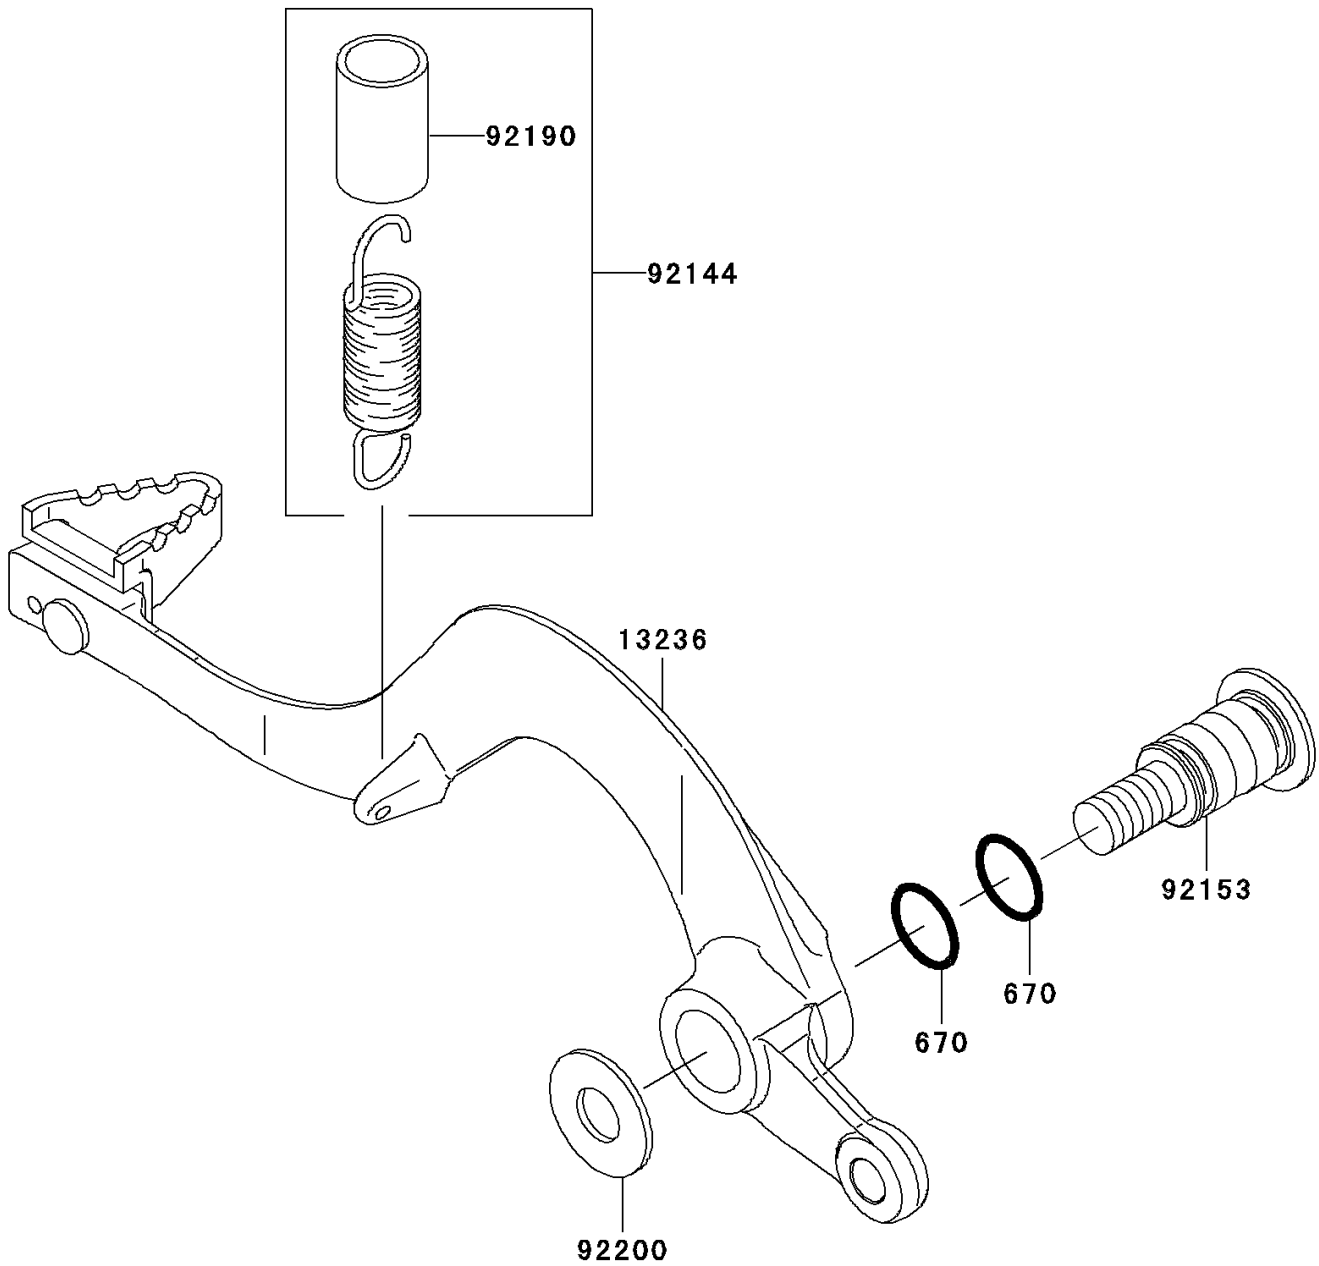

2007 KX450F PARTS DIAGRAM

Brake Pedal

F2260

2007 KX450F PARTS LIST

Brake Pedal

ITEM NAME	PART NUMBER	QUANTITY
O RING,12MM (Ref # 670)	670B2012	2
LEVER-COMP,BRAKE PEDAL (Ref # 13236)	13236-0086	1
SPRING,BRAKE PEDAL RETURN (Ref # 92144)	92144-1752	1
BOLT,BRAKE PEDAL,10MM (Ref # 92153)	92153-0974	1
TUBE,13X16X25 (Ref # 92190)	92190-1488	1
WASHER,10.5X24X1.5 (Ref # 92200)	92200-0154	1