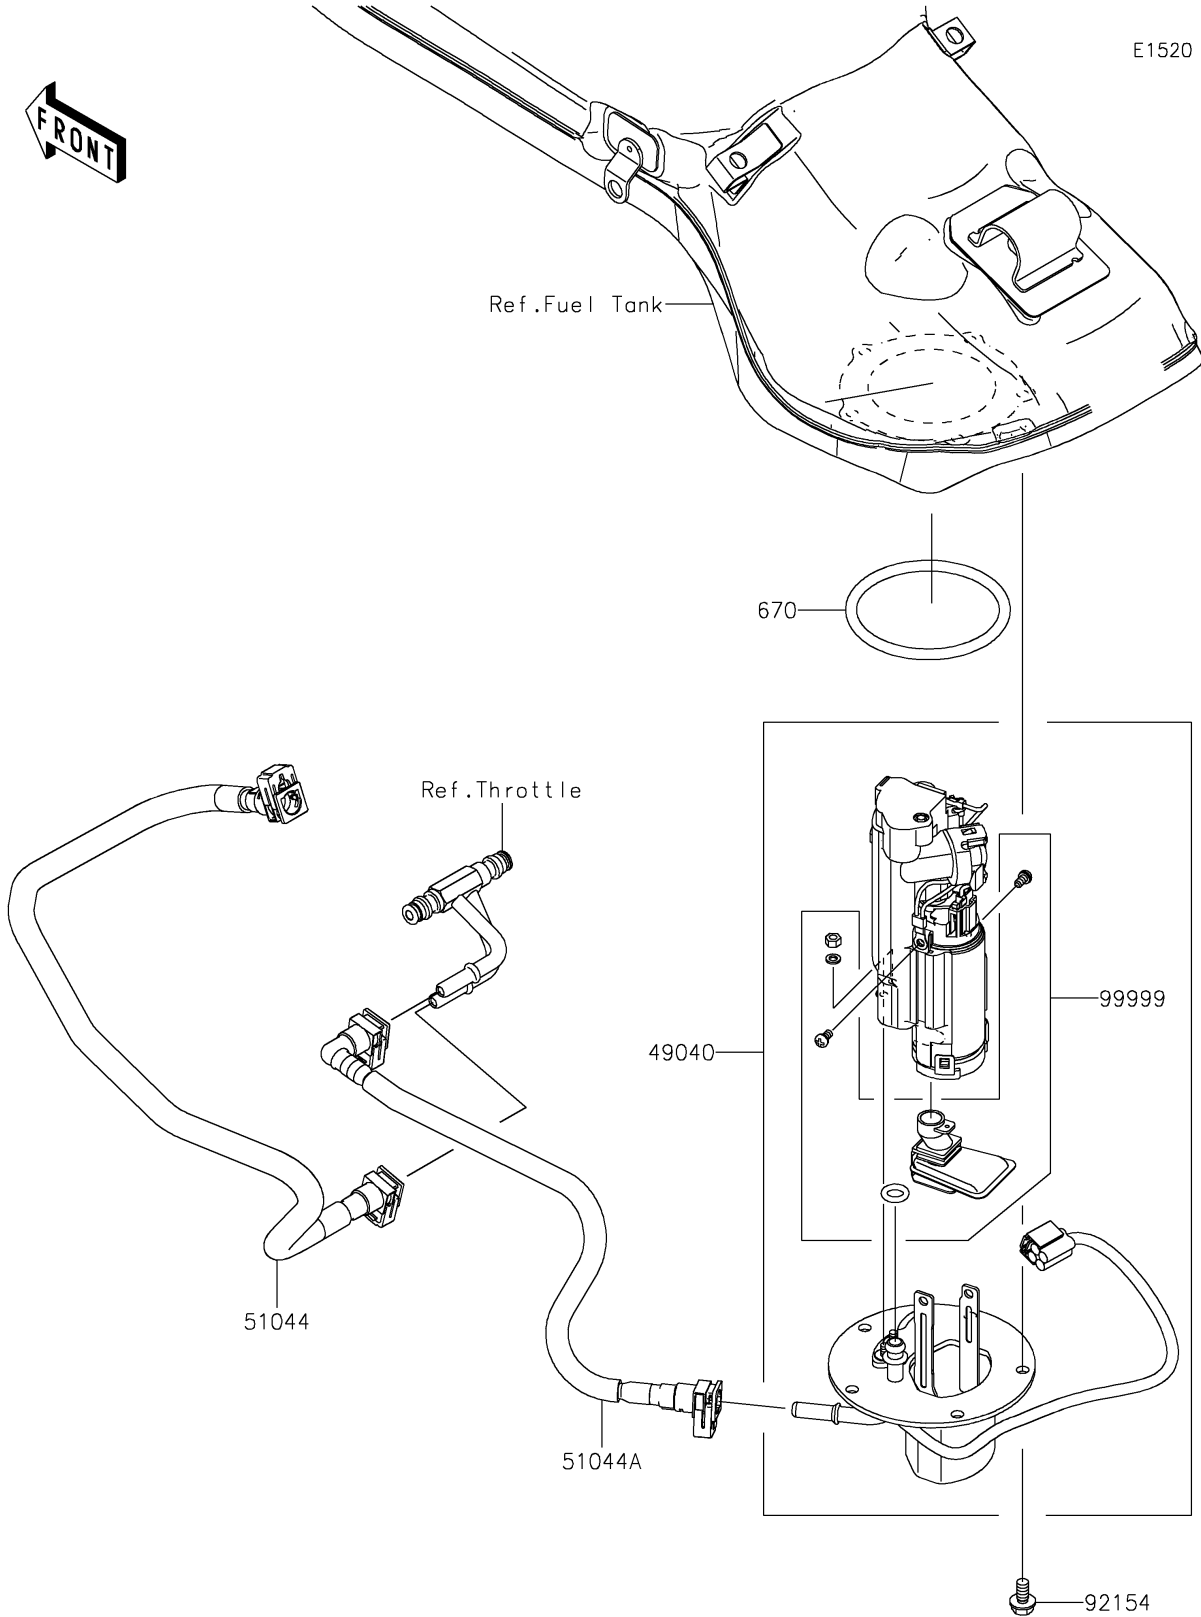

2021 Z H2 SE PARTS DIAGRAM

Fuel Pump

2021 Z H2 SE PARTS LIST

Fuel Pump

| ITEM NAME | PART NUMBER | QUANTITY |
|---------------------------------|-------------|----------|
| PUMP-FUEL (Ref # 49040) | 49040-0789 | 1 |
| TUBE-ASSY,FUEL (Ref # 51044) | 51044-0936 | 1 |
| TUBE-ASSY,FUEL (Ref # 51044A) | 51044-0947 | 1 |
| O RING (Ref # 670) | 670E5075 | 1 |
| BOLT,FLANGED,6X12 (Ref # 92154) | 92154-1848 | 5 |
| KIT,FUEL FILTER (Ref # 99999) | 99999-0520 | 1 |