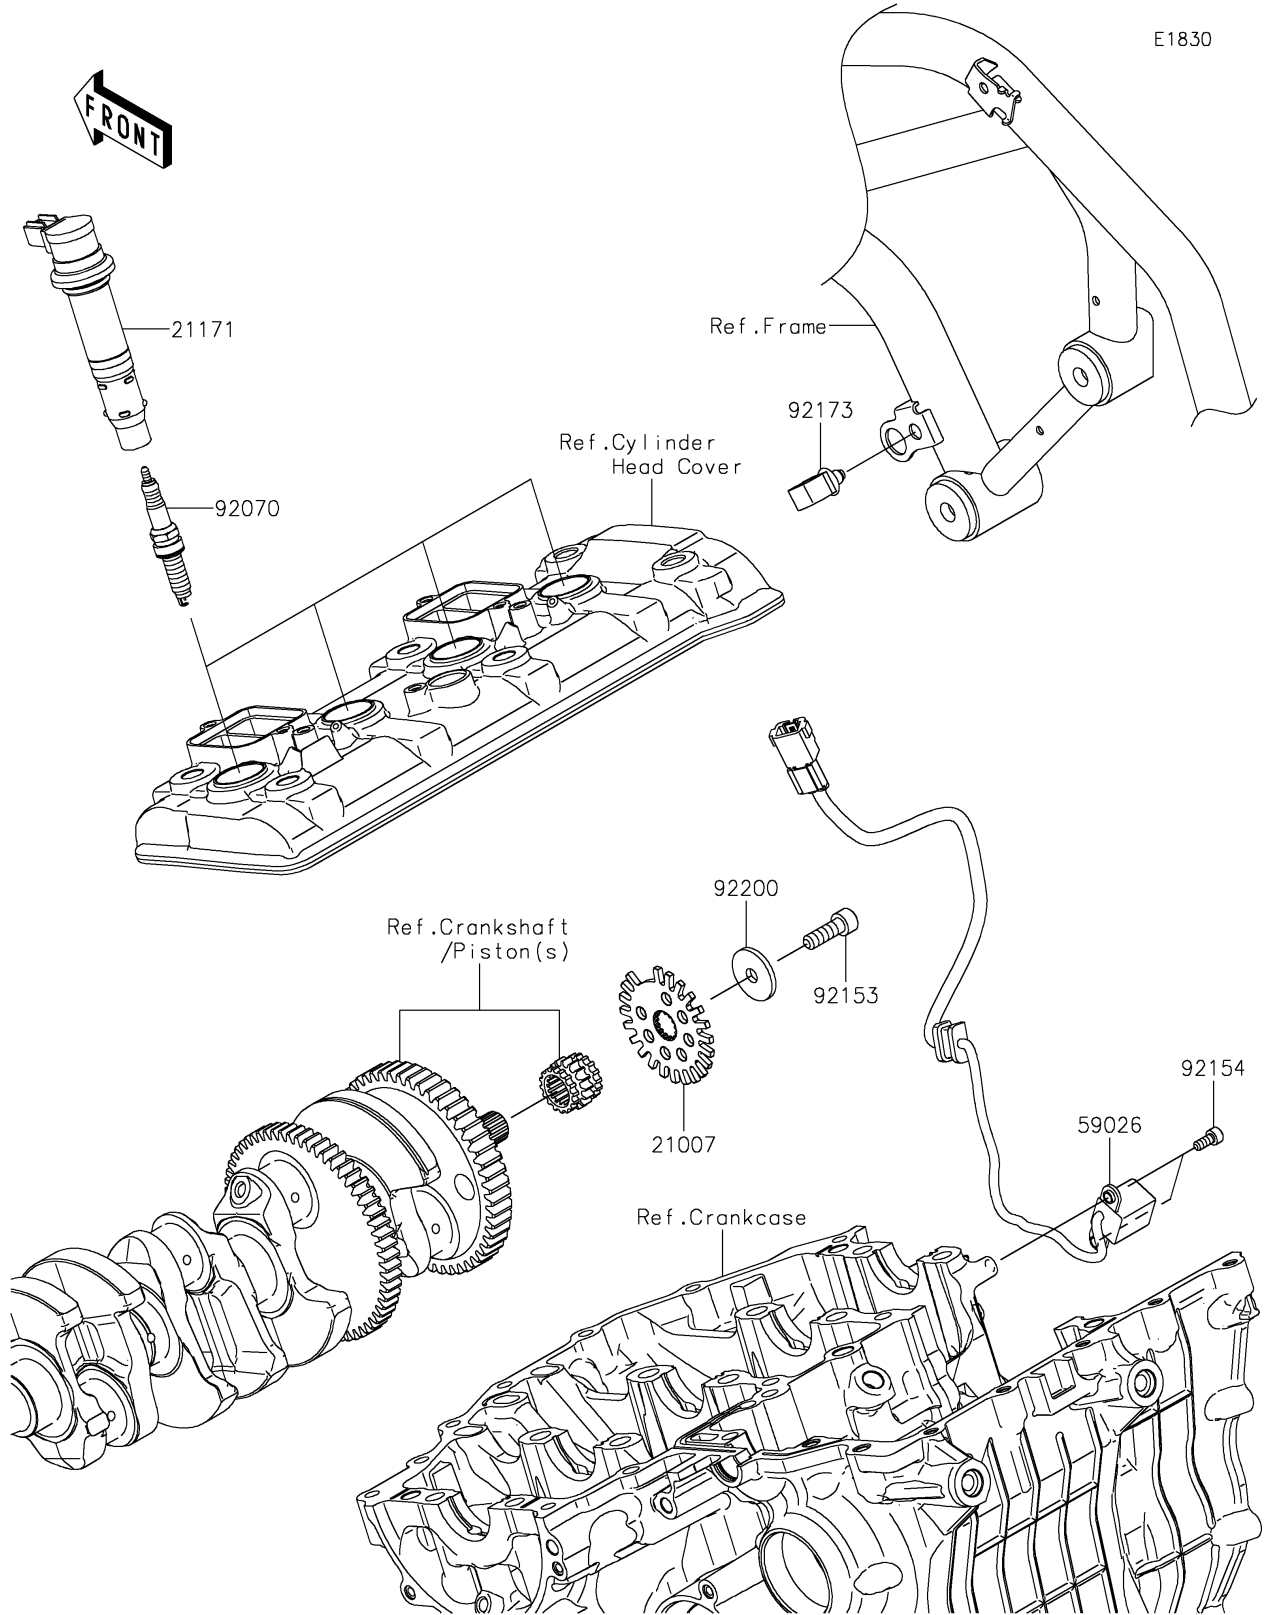

2021 Z H2 SE PARTS DIAGRAM

Ignition System

2021 Z H2 SE PARTS LIST

Ignition System

ITEM NAME	PART NUMBER	QUANTITY
ROTOR,PULSING (Ref # 21007)	21007-0622	1
COIL-ASSY-IGNITION (Ref # 21171)	21171-0732	4
COIL-PULSING (Ref # 59026)	59026-0047	1
PLUG-SPARK,SILMAR9E9(NGK) (Ref # 92070)	92070-0720	4
BOLT,8X25 (Ref # 92153)	92153-1191	1
BOLT,SOCKET,5X12 (Ref # 92154)	92154-1540	2
CLAMP,12MM DIA. (Ref # 92173)	92173-0736	1
WASHER,8.2X30X3 (Ref # 92200)	92200-2142	1