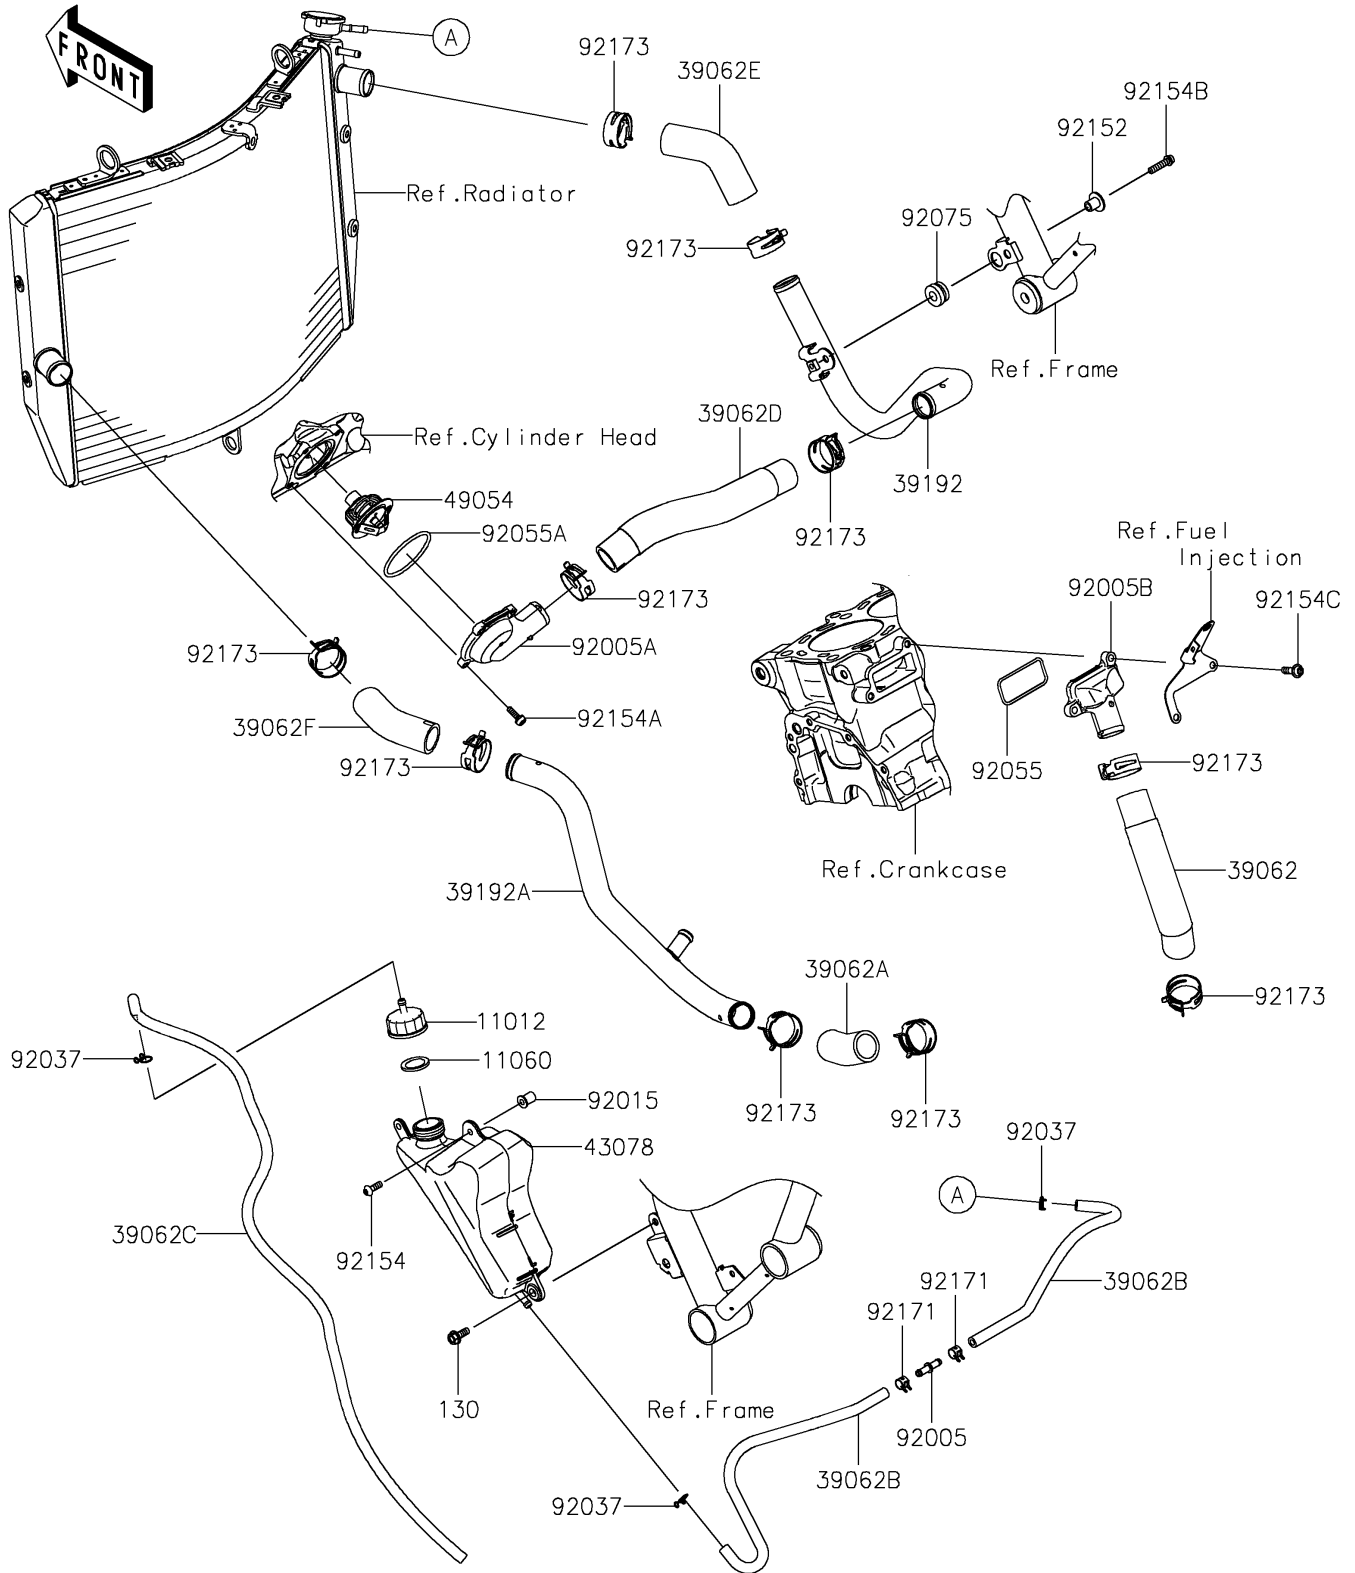

# 2021 Z H2 SE PARTS DIAGRAM

## Water Pipe

E3037

## 2021 Z H2 SE PARTS LIST

### Water Pipe

ITEM NAME	PART NUMBER	QUANTITY
CAP (Ref # 11012)	11012-1854	1
GASKET,RESERVOIR TANK CAP (Ref # 11060)	11060-1349	1
BOLT-FLANGED,6X16 (Ref # 130)	130BA0616	1
HOSE-COOLING,W/PUMP-FITTING (Ref # 39062)	39062-0681	1
HOSE-COOLING,W/PIPE-W/PUMP (Ref # 39062A)	39062-0683	1
HOSE-COOLING (Ref # 39062B)	39062-0863	2
HOSE-COOLING,OVER FLOW (Ref # 39062C)	39062-0865	1
HOSE-COOLING (Ref # 39062D)	39062-0866	1
HOSE-COOLING (Ref # 39062E)	39062-0867	1
HOSE-COOLING (Ref # 39062F)	39062-0868	1
PIPE-WATER (Ref # 39192)	39192-0664	1
PIPE-WATER (Ref # 39192A)	39192-0666	1
RESERVOIR (Ref # 43078)	43078-0606	1
THERMOSTAT (Ref # 49054)	49054-0004	1
FITTING (Ref # 92005)	92005-0721	1
FITTING,THERMO COVER (Ref # 92005A)	92005-0962	1
FITTING,CYLINDER (Ref # 92005B)	92005-0963	1
NUT,WELL,5MM (Ref # 92015)	92015-1757	1
CLAMP,TUBE (Ref # 92037)	92037-147	3
RING-O (Ref # 92055)	92055-0809	1
RING-O,54.5X2.6 (Ref # 92055A)	92055-0810	1
DAMPER,RUBBER (Ref # 92075)	92075-1123	1
COLLAR (Ref # 92152)	92152-2112	1
BOLT,SOCKET,5X16 (Ref # 92154)	92154-0209	1
BOLT,SOCKET,5X16 (Ref # 92154A)	92154-1449	4
BOLT,SOCKET,6X25 (Ref # 92154B)	92154-1457	1
BOLT,SOCKET,6X20 (Ref # 92154C)	92154-1499	2
CLAMP (Ref # 92171)	92171-0720	2
CLAMP,34MM (Ref # 92173)	92173-1360	10