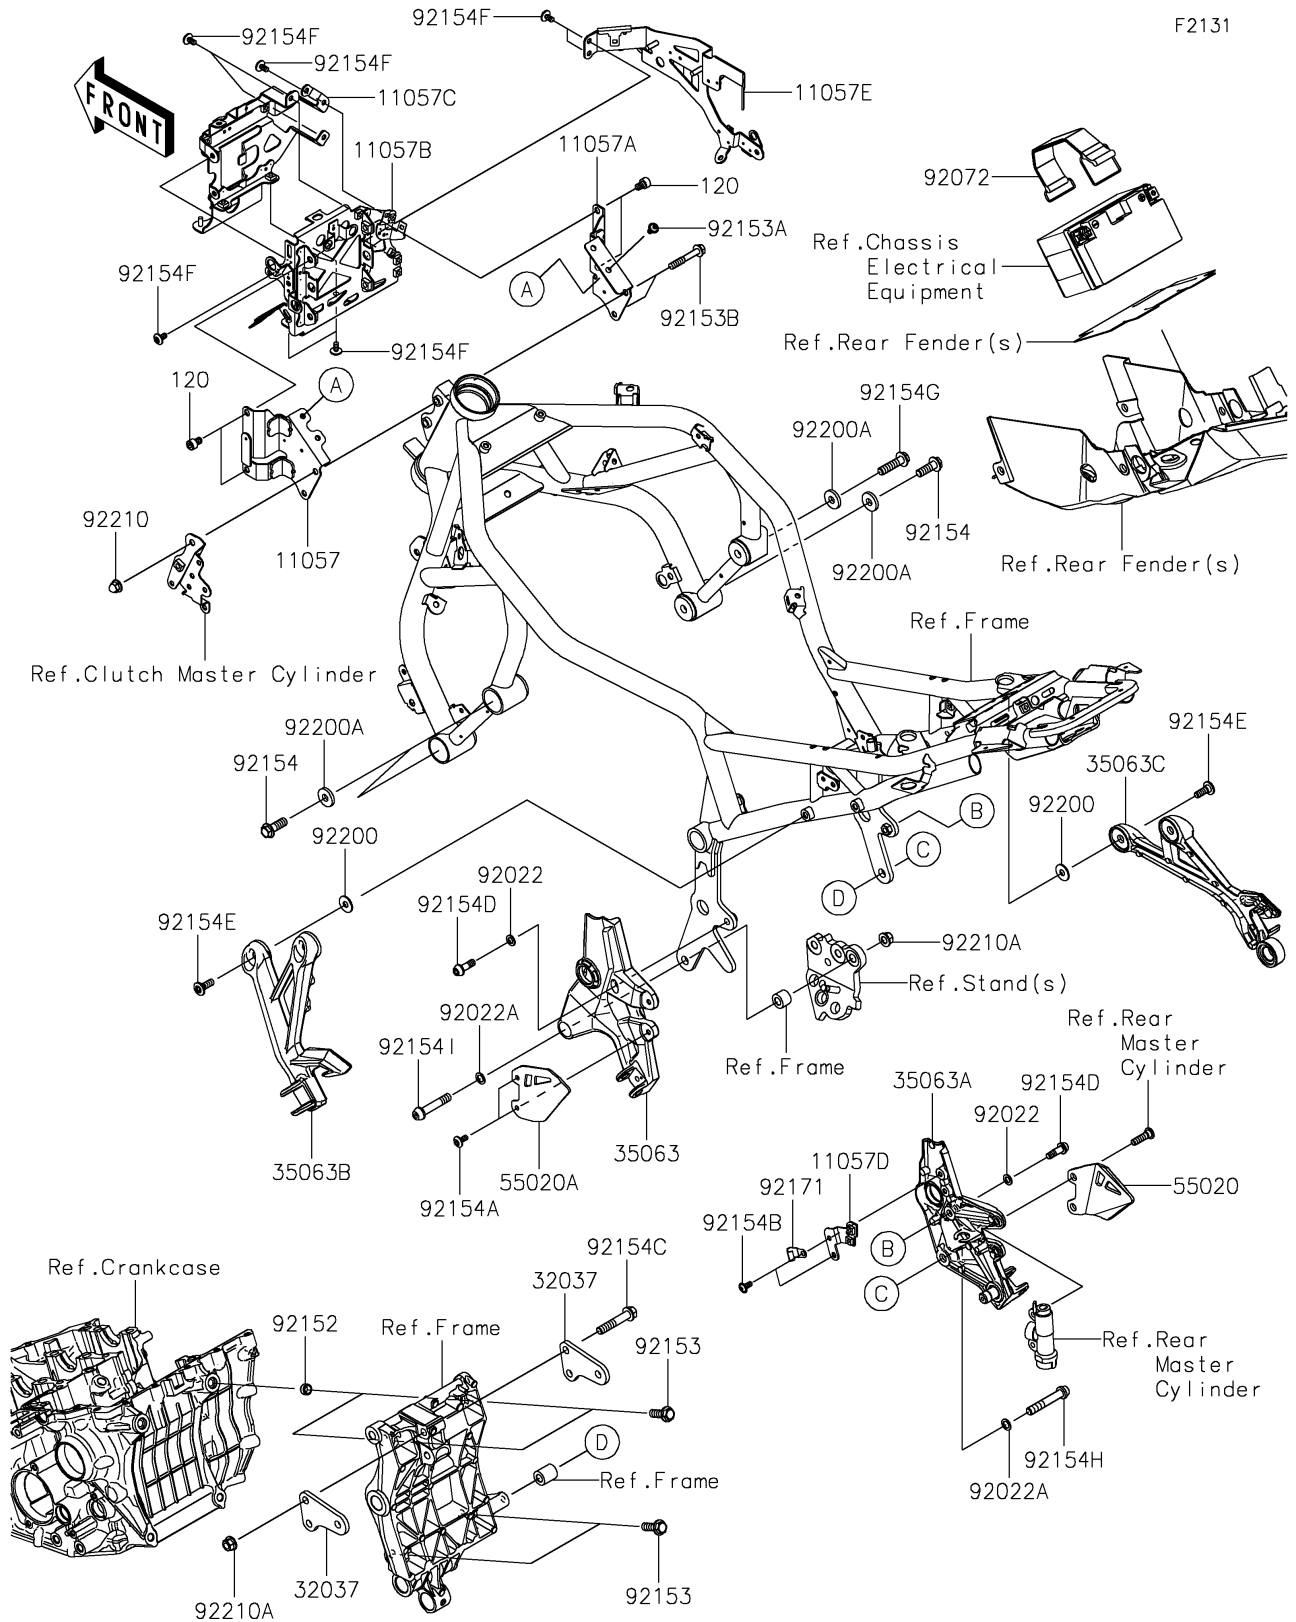

2021 Z H2 SE PARTS DIAGRAM

Frame Fittings

2021 Z H2 SE PARTS LIST

Frame Fittings

ITEM NAME	PART NUMBER	QUANTITY
BRACKET,HEAD LAMP,RR,LH (Ref # 11057)	11057-2920	1
BRACKET,HEAD LAMP,RR,RH (Ref # 11057A)	11057-2921	1
BRACKET,HEAD LAMP,MID (Ref # 11057B)	11057-2922	1
BRACKET,HEAD LAMP,FR (Ref # 11057C)	11057-2923	1
BRACKET,RR RESERVOIR TANK (Ref # 11057D)	11057-2925	1
BRACKET,SHROUD,LH (Ref # 11057E)	11057-7039	1
BOLT-SOCKET,8X12 (Ref # 120)	120CA0812	4
BRACKET-SHOCKABSORBER (Ref # 32037)	32037-0429	2
STAY,STEP,FR,LH,F.S.BLACK (Ref # 35063)	35063-1495-18R	1
STAY,STEP,FR,RH,F.S.BLACK (Ref # 35063A)	35063-1496-18R	1
STAY,STEP,RR,LH,F.S.BLACK (Ref # 35063B)	35063-1497-18R	1
STAY,STEP,RR,RH,F.S.BLACK (Ref # 35063C)	35063-1498-18R	1
GUARD,FR STEP,RH (Ref # 55020)	55020-1944	1
GUARD,FR STEP,LH (Ref # 55020A)	55020-2284	1
WASHER,8.5X14.5X1.6 (Ref # 92022)	92022-1470	2
WASHER,10.2X16X1 (Ref # 92022A)	92022-1829	2
BAND,BATTERY (Ref # 92072)	92072-0878	1
COLLAR,DOWEL PIN (Ref # 92152)	92152-0679	2
BOLT,FLANGED,10X30 (Ref # 92153)	92153-0801	4
BOLT,SOCKET,6X12 (Ref # 92153A)	92153-1617	2
BOLT,8X50 (Ref # 92153B)	92153-7073	2
BOLT,FLANGED,10X30 (Ref # 92154)	92154-0543	3
BOLT,SOCKET,6X14 (Ref # 92154A)	92154-0745	2
BOLT,SOCKET,6X14 (Ref # 92154B)	92154-0856	2
BOLT,FLANGED,10X54 (Ref # 92154C)	92154-0903	3
BOLT,SOCKET,8X25 (Ref # 92154D)	92154-1557	2
BOLT,SOCKET,8X23 (Ref # 92154E)	92154-1901	4
BOLT,SOCKET,6X12 (Ref # 92154F)	92154-2706	8
BOLT,FLANGED,10X40 (Ref # 92154G)	92154-2924	1

2021 Z H2 SE PARTS LIST

Frame Fittings

ITEM NAME	PART NUMBER	QUANTITY
BOLT,SOCKET,10X60 (Ref # 92154H)	92154-4044	1
BOLT,SOCKET,10X52 (Ref # 92154I)	92154-4045	1
CLAMP (Ref # 92171)	92171-0813	1
WASHER,8.5X23X1.6 (Ref # 92200)	92200-1936	4
WASHER,10.5X26X4 (Ref # 92200A)	92200-3798	4
NUT,CAP,8MM (Ref # 92210)	92210-1132	1
NUT,LOCK,FLANGED,10MM (Ref # 92210A)	92210-1139	4