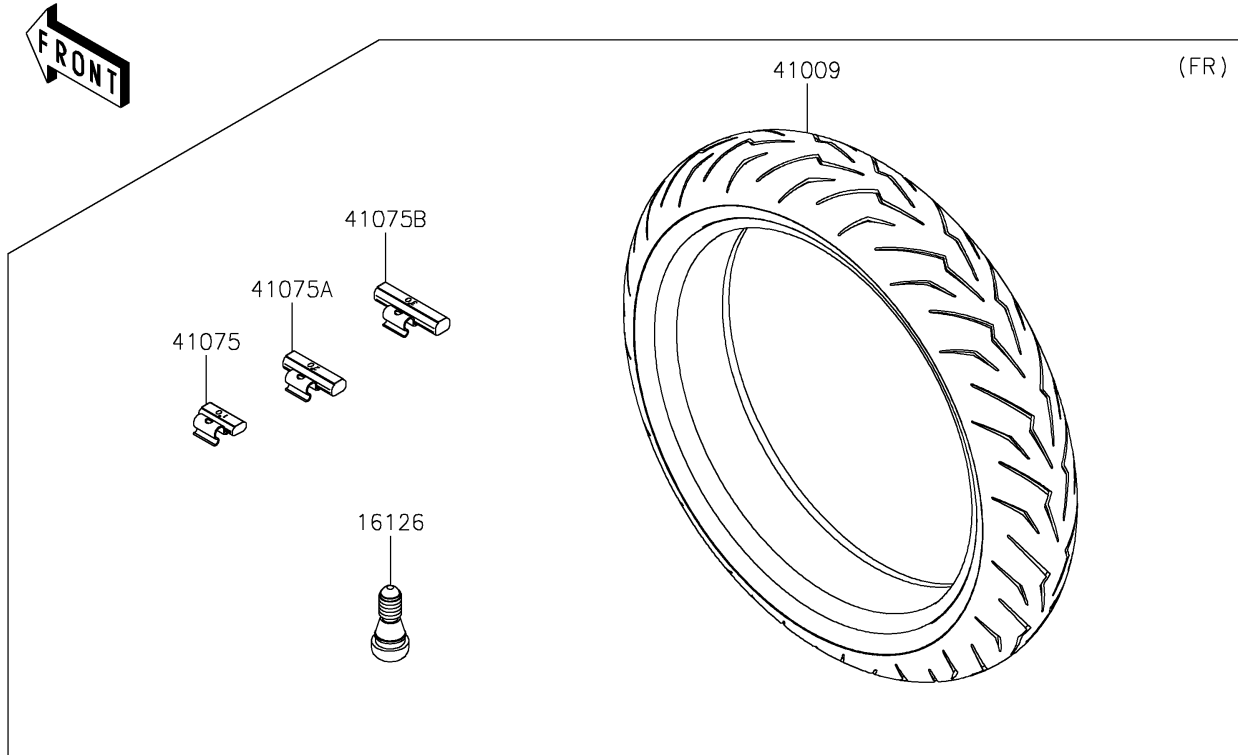

# 2021 Z H2 SE PARTS DIAGRAM

Tires

F2210

## 2021 Z H2 SE PARTS LIST

### Tires

ITEM NAME	PART NUMBER	QUANTITY
VALVE,TIRE (Ref # 16126)	16126-1140	2
TIRE,FR,120/70ZR17(58W),DR3 (Ref # 41009)	41009-0843	1
TIRE,RR,190/55ZR17(75W),DR3 (Ref # 41009A)	41009-0844	1
BALANCER-WHEEL,10G,SILVER (Ref # 41075)	41075-0007	AR
BALANCER-WHEEL,20G,SILVER (Ref # 41075A)	41075-0008	AR
BALANCER-WHEEL,30G,SILVER (Ref # 41075B)	41075-0009	AR