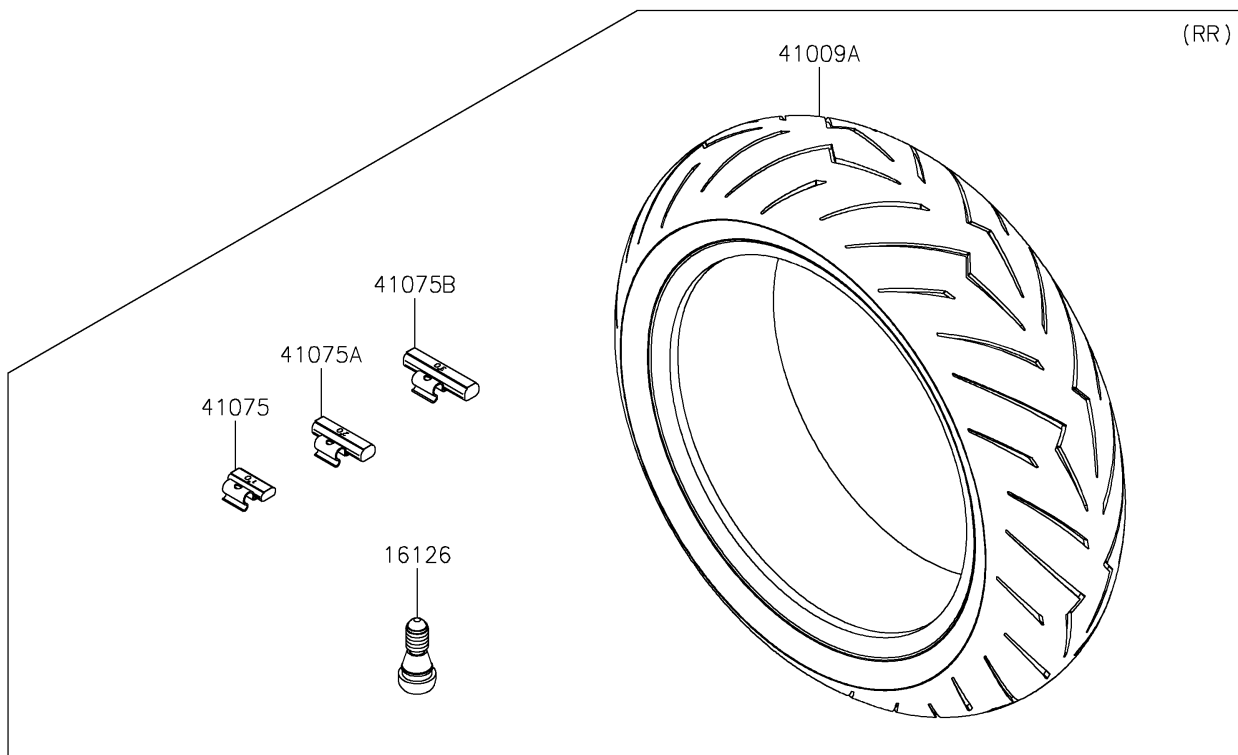

# 2021 Z H2 SE PARTS DIAGRAM

Tires

F2210

### Tires

ITEM NAME	PART NUMBER	QUANTITY
VALVE,TIRE (Ref # 16126)	16126-1140	2
TIRE,FR,120/70ZR17(58W),DR3 (Ref # 41009)	41009-0843	1
TIRE,RR,190/55ZR17(75W),DR3 (Ref # 41009A)	41009-0844	1
BALANCER-WHEEL,10G,SILVER (Ref # 41075)	41075-0007	AR
BALANCER-WHEEL,20G,SILVER (Ref # 41075A)	41075-0008	AR
BALANCER-WHEEL,30G,SILVER (Ref # 41075B)	41075-0009	AR