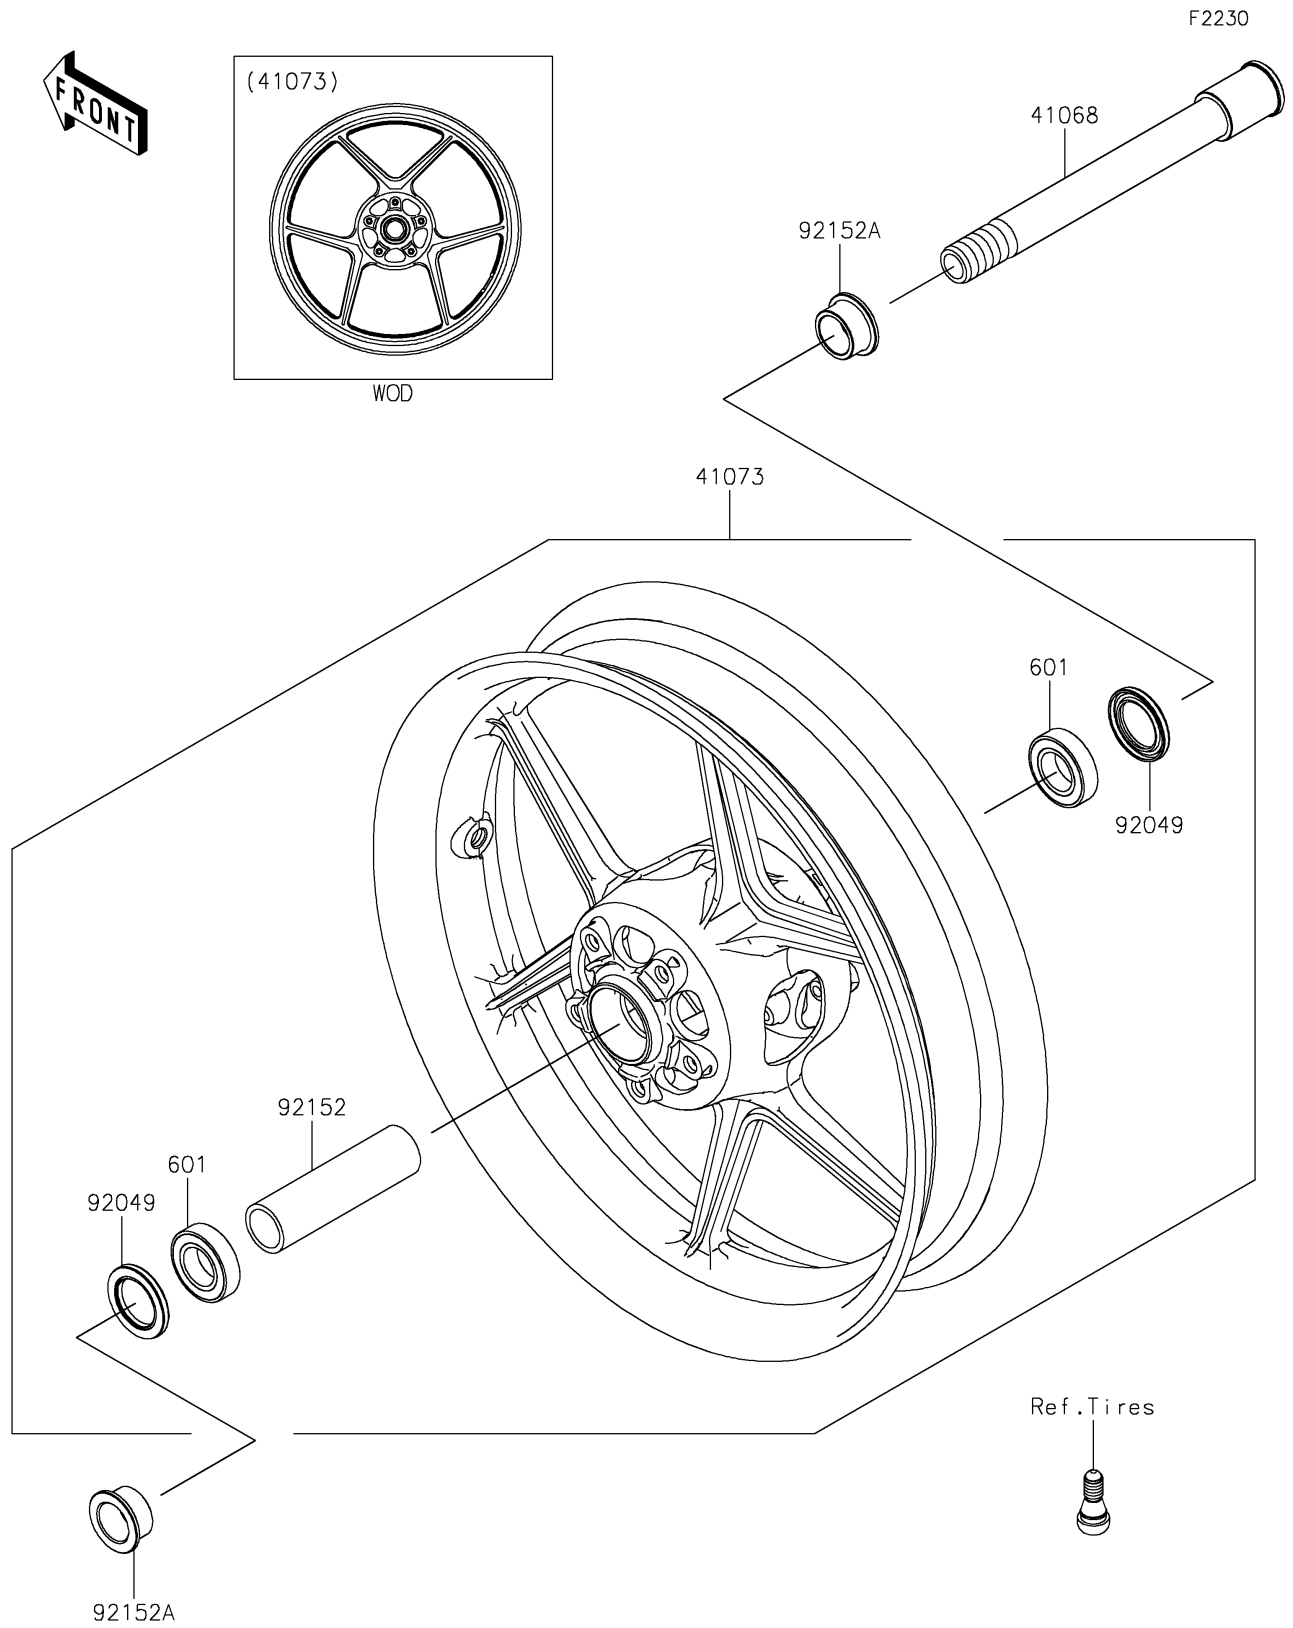

2021 Z H2 SE PARTS DIAGRAM

Front Wheel

2021 Z H2 SE PARTS LIST

Front Wheel

ITEM NAME	PART NUMBER	QUANTITY
AXLE,FR (Ref # 41068)	41068-0654	1
WHEEL-ASSY,FR,G.BLACK (Ref # 41073)	41073-0728-18F	1
BEARING-BALL,#6005UU (Ref # 601)	601B6005UU	2
SEAL-OIL,BJN-C2 32X47X5 (Ref # 92049)	92049-0050	2
COLLAR,FR HUB,L=115 (Ref # 92152)	92152-0242	1
COLLAR,FR AXLE,L=18 (Ref # 92152A)	92152-2638	2