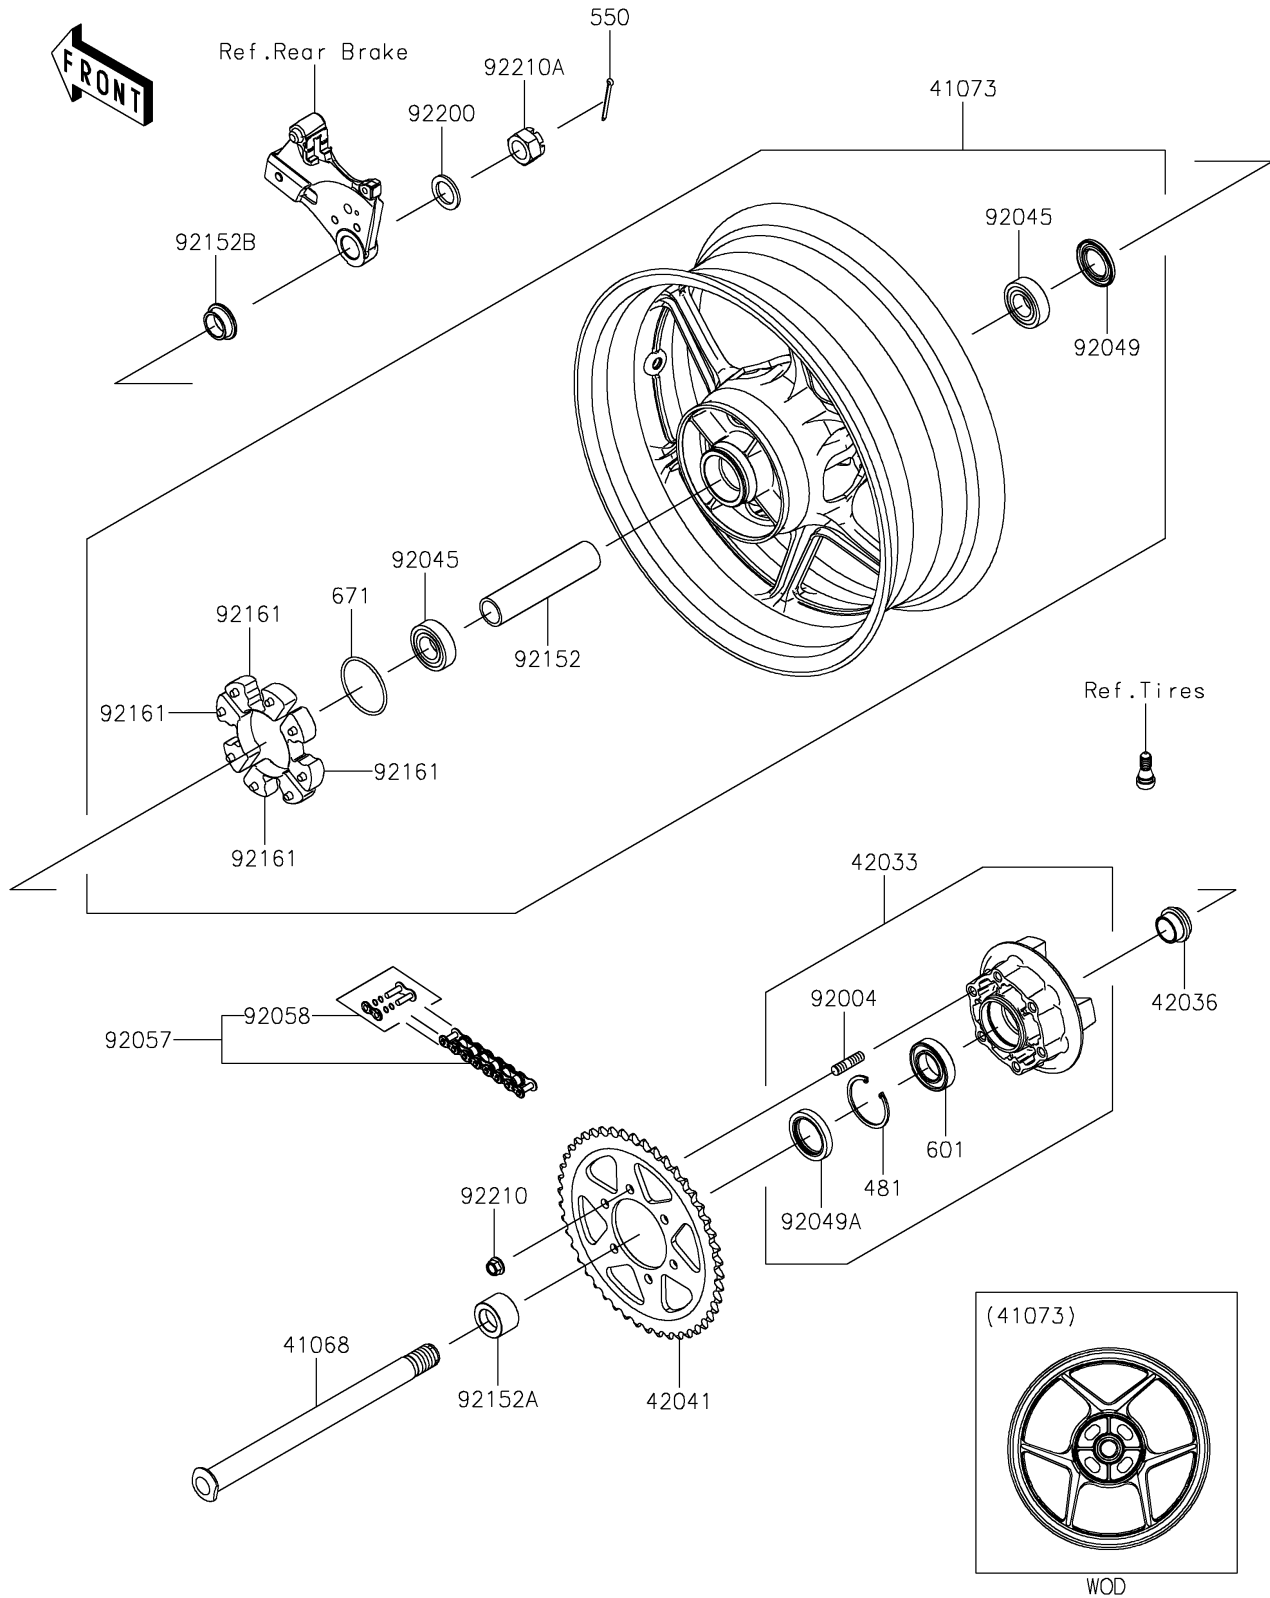

# 2021 Z H2 SE PARTS DIAGRAM

## Rear Wheel/Chain

F2240

## 2021 Z H2 SE PARTS LIST

### Rear Wheel/Chain

ITEM NAME	PART NUMBER	QUANTITY
AXLE,RR (Ref # 41068)	41068-0655	1
WHEEL-ASSY,RR,G.BLACK (Ref # 41073)	41073-0793-18F	1
COUPLING-ASSY (Ref # 42033)	42033-0593	1
SLEEVE,RR HUB,L=22 (Ref # 42036)	42036-1279	1
SPROCKET-HUB,46T (Ref # 42041)	42041-0179	1
CIRCLIP (Ref # 481)	481J5500	1
PIN-COTTER,4.0X45 (Ref # 550)	550AA4045	1
BEARING-BALL,#6006G (Ref # 601)	601B6006G	1
O RING,60MM (Ref # 671)	671B2560	1
STUD,10X19 (Ref # 92004)	92004-0028	6
BEARING-BALL,25X52X15 (Ref # 92045)	92045-0804	2
SEAL-OIL,31X52X5 (Ref # 92049)	92049-0722	1
SEAL-OIL,PJN 40 55 8 (Ref # 92049A)	92049-1376	1
CHAIN,DRIVE,EK525HZX,118L (Ref # 92057)	92057-0790	1
JOINT-CHAIN (Ref # 92058)	92058-0067	1
COLLAR,25.2X32X144.5 (Ref # 92152)	92152-2639	1
COLLAR,RR AXLE,LH (Ref # 92152A)	92152-2640	1
COLLAR,RR AXLE,RH (Ref # 92152B)	92152-2641	1
DAMPER,SHOCK,RR HUB (Ref # 92161)	92161-0342	4
WASHER,25.5X38X3.2 (Ref # 92200)	92200-0278	1
NUT,LOCK,FLANGED,10MM (Ref # 92210)	92210-0276	6
NUT,CASTLE,24MM (Ref # 92210A)	92210-0280	1