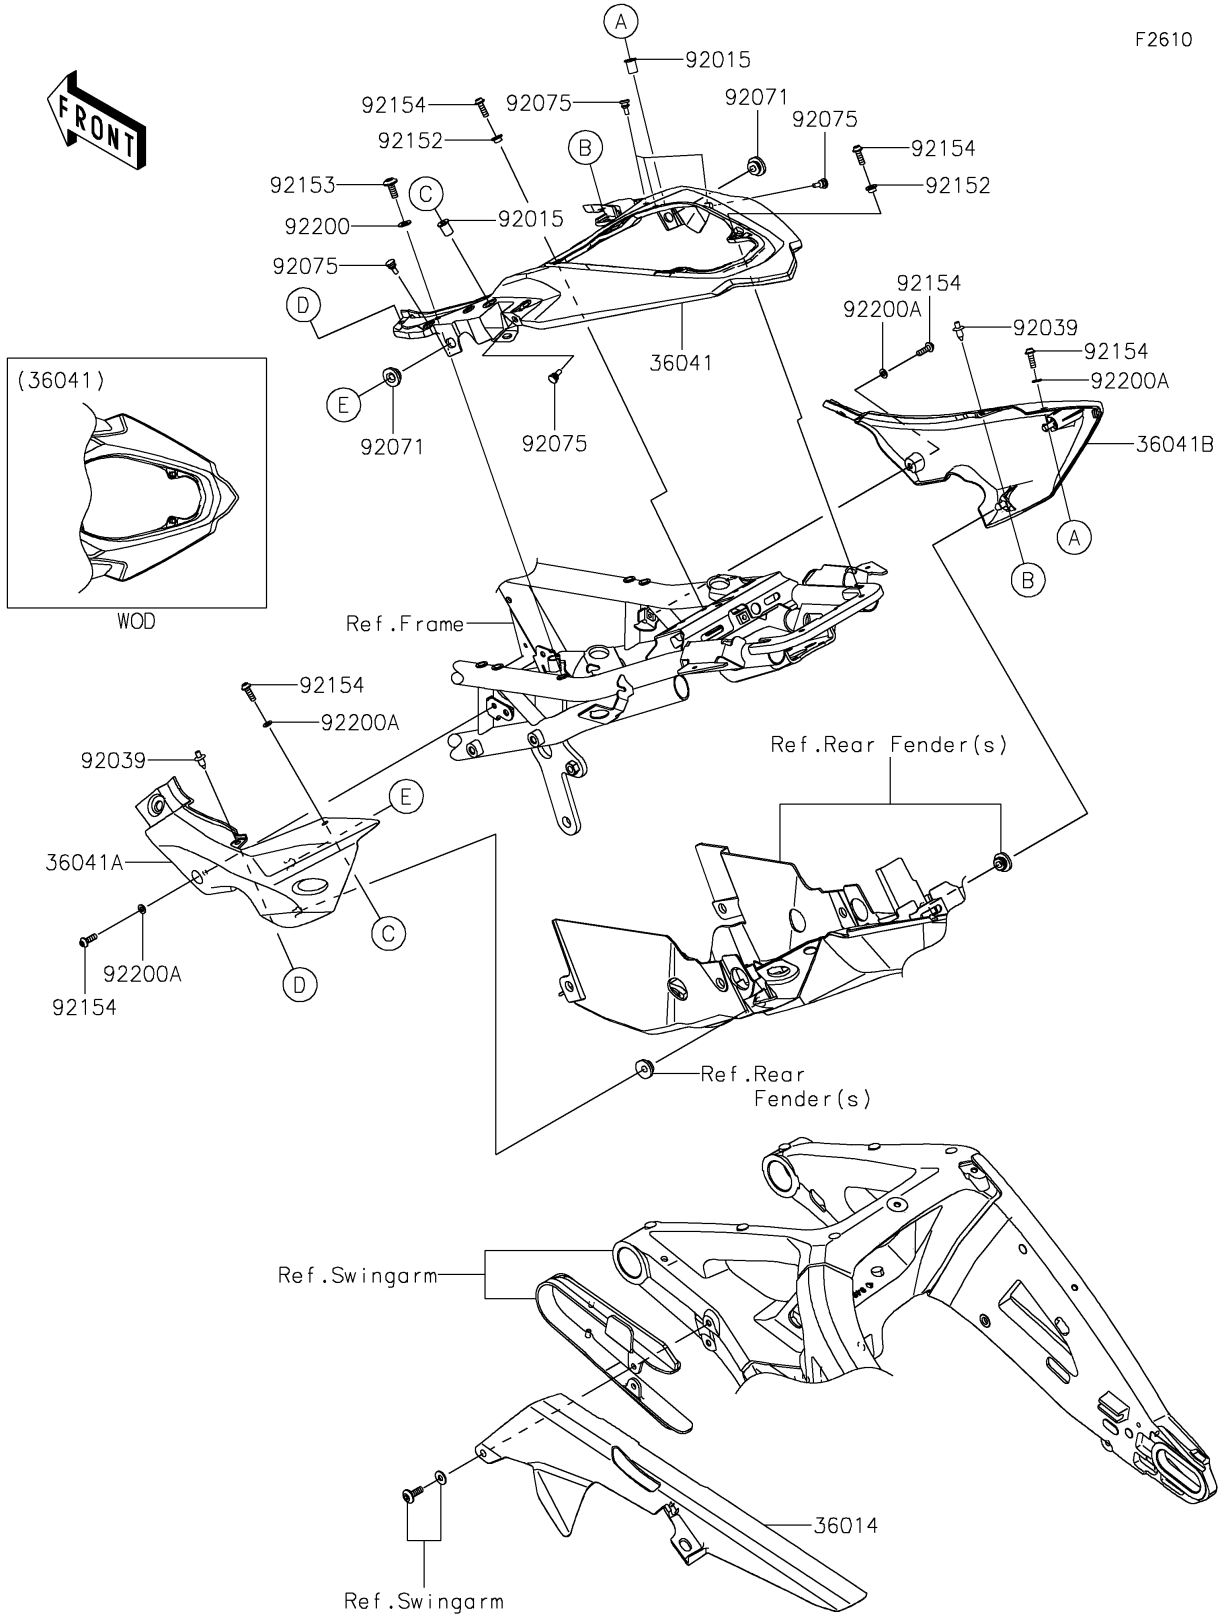

# 2021 Z H2 SE PARTS DIAGRAM

## Side Covers/Chain Cover

## 2021 Z H2 SE PARTS LIST

### Side Covers/Chain Cover

ITEM NAME	PART NUMBER	QUANTITY
CASE-CHAIN (Ref # 36014)	36014-0574	1
COVER-TAIL,CNT,G.B.GREEN (Ref # 36041)	36041-0057-40R	1
COVER-TAIL,LH,M.D.BLACK (Ref # 36041A)	36041-0058-17K	1
COVER-TAIL,RH,M.D.BLACK (Ref # 36041B)	36041-0059-17K	1
NUT,WELL,5MM (Ref # 92015)	92015-1757	2
RIVET (Ref # 92039)	92039-0068	2
GROMMET,20X24X7.5 (Ref # 92071)	92071-0766	2
DAMPER,6X10X15 (Ref # 92075)	92075-1808	8
COLLAR,5.6X8X5 (Ref # 92152)	92152-2339	4
BOLT,SOCKET,6X16 (Ref # 92153)	92153-1526	2
BOLT,SOCKET,5X16 (Ref # 92154)	92154-0209	8
WASHER,6.5X14X1 (Ref # 92200)	92200-1388	2
WASHER,5.2X10X1.0 (Ref # 92200A)	92200-1820	4