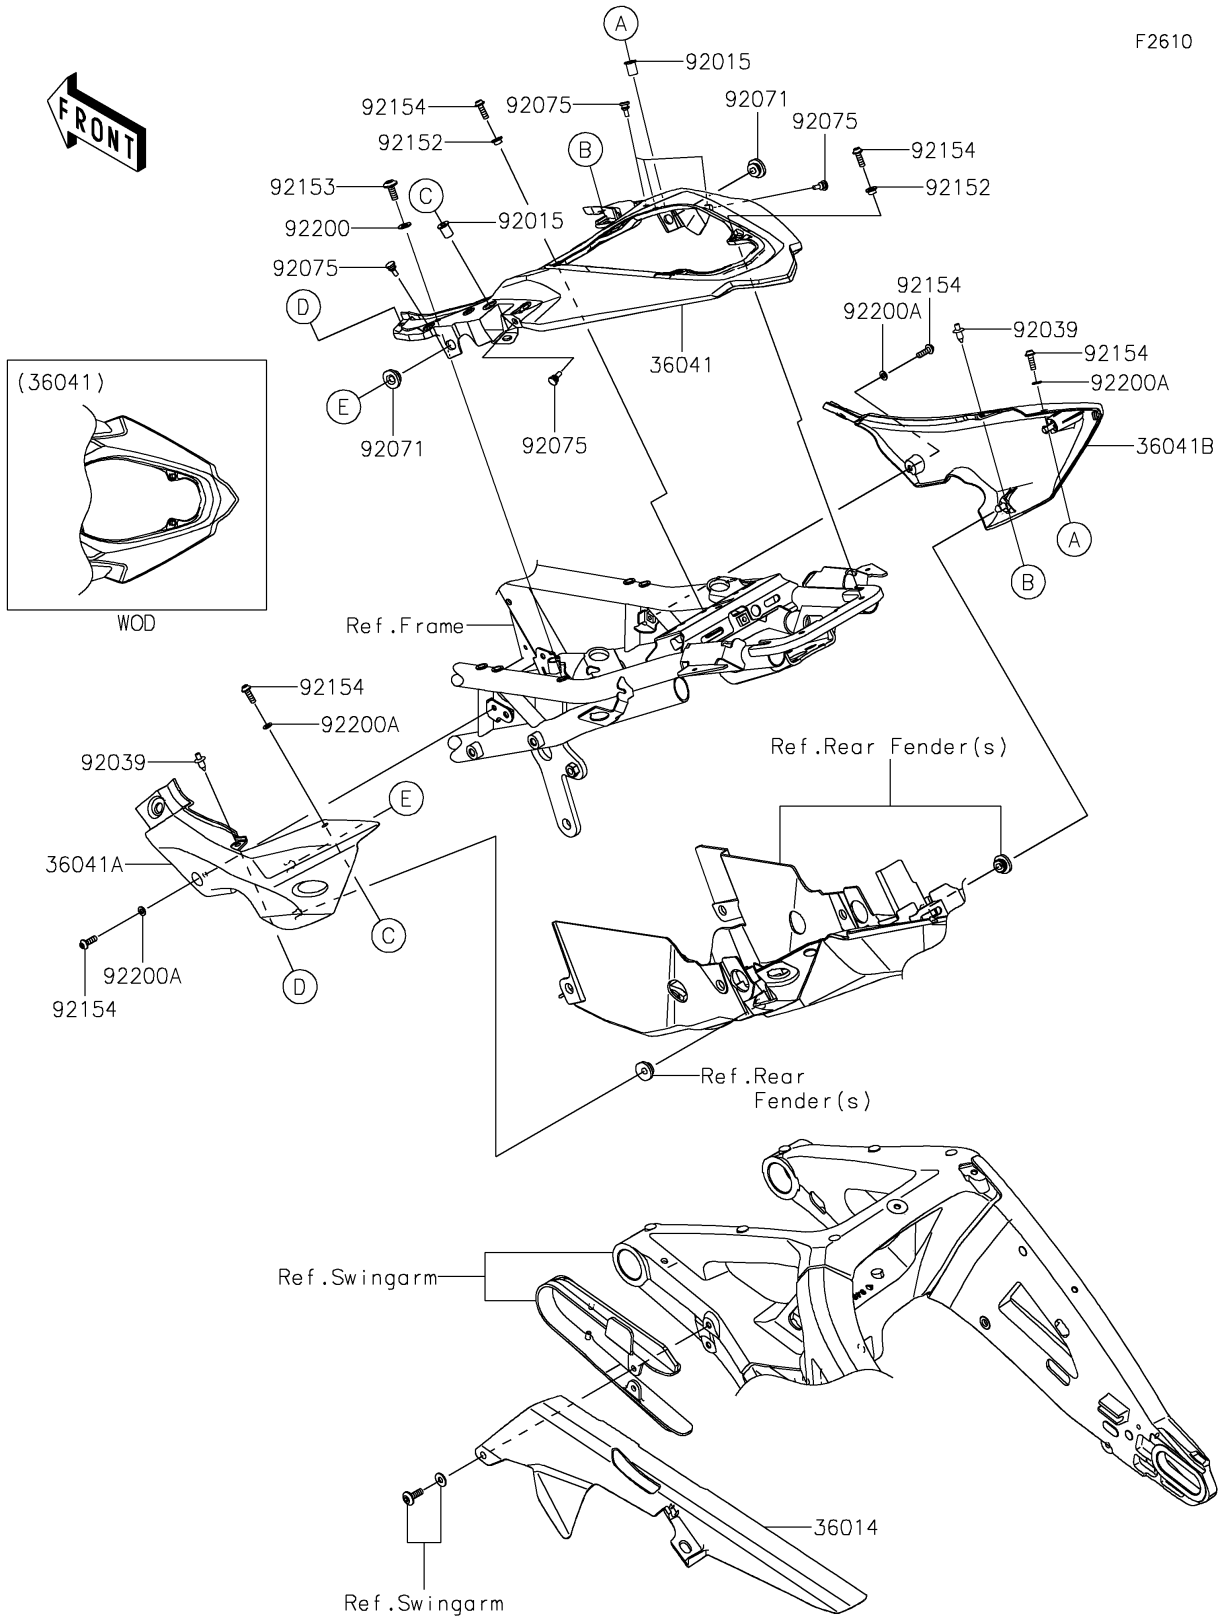

2021 Z H2 SE PARTS DIAGRAM

Side Covers/Chain Cover

2021 Z H2 SE PARTS LIST

Side Covers/Chain Cover

ITEM NAME	PART NUMBER	QUANTITY
CASE-CHAIN (Ref # 36014)	36014-0574	1
COVER-TAIL,CNT,G.B.GREEN (Ref # 36041)	36041-0057-40R	1
COVER-TAIL,LH,M.D.BLACK (Ref # 36041A)	36041-0058-17K	1
COVER-TAIL,RH,M.D.BLACK (Ref # 36041B)	36041-0059-17K	1
NUT,WELL,5MM (Ref # 92015)	92015-1757	2
RIVET (Ref # 92039)	92039-0068	2
GROMMET,20X24X7.5 (Ref # 92071)	92071-0766	2
DAMPER,6X10X15 (Ref # 92075)	92075-1808	8
COLLAR,5.6X8X5 (Ref # 92152)	92152-2339	4
BOLT,SOCKET,6X16 (Ref # 92153)	92153-1526	2
BOLT,SOCKET,5X16 (Ref # 92154)	92154-0209	8
WASHER,6.5X14X1 (Ref # 92200)	92200-1388	2
WASHER,5.2X10X1.0 (Ref # 92200A)	92200-1820	4