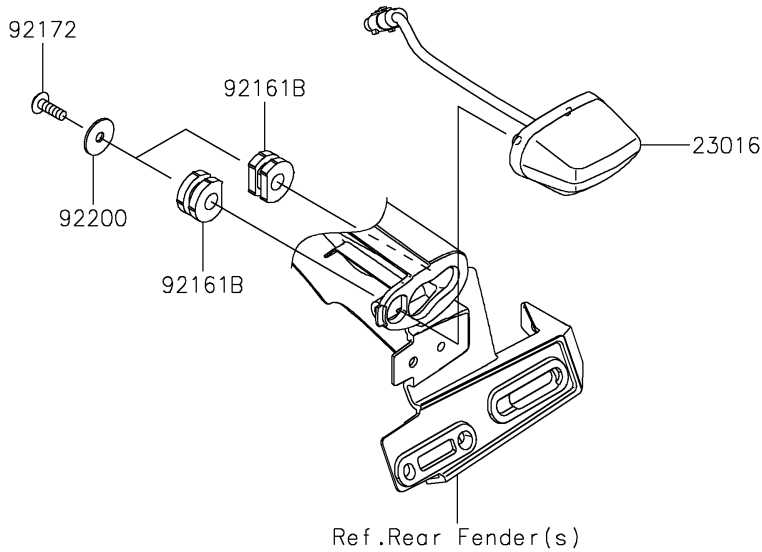

2021 Z H2 SE PARTS DIAGRAM

Taillight(s)

F2720

2021 Z H2 SE PARTS LIST

Taillight(s)

ITEM NAME	PART NUMBER	QUANTITY
BRACKET,TAIL LAMP (Ref # 11057)	11057-0247	1
LAMP-ASSY,LICENSE,LED (Ref # 23016)	23016-0639	1
LAMP-TAIL (Ref # 23025)	23025-0361	1
WASHER,5.2X16X1.2 (Ref # 92022)	92022-263	2
COLLAR,5.6X8X11.2 (Ref # 92152)	92152-1562	2
BOLT,FLANGED,5X25 (Ref # 92154)	92154-2682	2
DAMPER (Ref # 92161)	92161-0317	2
DAMPER (Ref # 92161A)	92161-0365	1
DAMPER (Ref # 92161B)	92161-0776	2
SCREW,TAPPING,5X16 (Ref # 92172)	92172-0175	2
SCREW,TAPPING,5X10 (Ref # 92172A)	92172-0262	2
WASHER,5.5X20X1.2 (Ref # 92200)	92200-0284	2
NUT,PLATE,5MM (Ref # 92210)	92210-0935	2