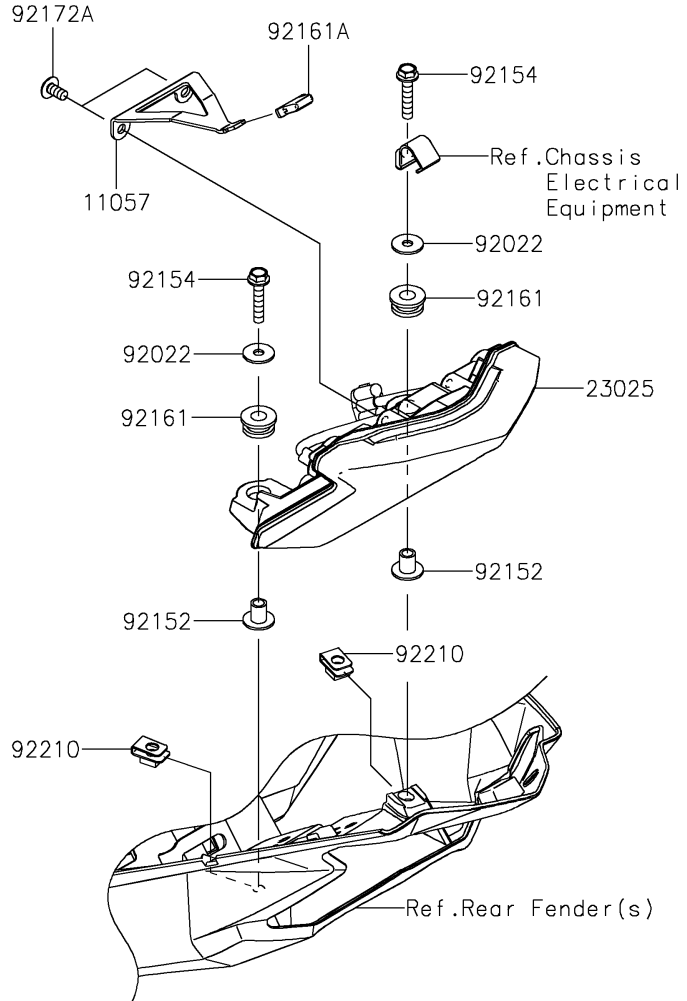

2021 Z H2 SE PARTS DIAGRAM

Taillight(s)

F2720

2021 Z H2 SE PARTS LIST

Taillight(s)

ITEM NAME	PART NUMBER	QUANTITY
BRACKET,TAIL LAMP (Ref # 11057)	11057-0247	1
LAMP-ASSY,LICENSE,LED (Ref # 23016)	23016-0639	1
LAMP-TAIL (Ref # 23025)	23025-0361	1
WASHER,5.2X16X1.2 (Ref # 92022)	92022-263	2
COLLAR,5.6X8X11.2 (Ref # 92152)	92152-1562	2
BOLT,FLANGED,5X25 (Ref # 92154)	92154-2682	2
DAMPER (Ref # 92161)	92161-0317	2
DAMPER (Ref # 92161A)	92161-0365	1
DAMPER (Ref # 92161B)	92161-0776	2
SCREW,TAPPING,5X16 (Ref # 92172)	92172-0175	2
SCREW,TAPPING,5X10 (Ref # 92172A)	92172-0262	2
WASHER,5.5X20X1.2 (Ref # 92200)	92200-0284	2
NUT,PLATE,5MM (Ref # 92210)	92210-0935	2