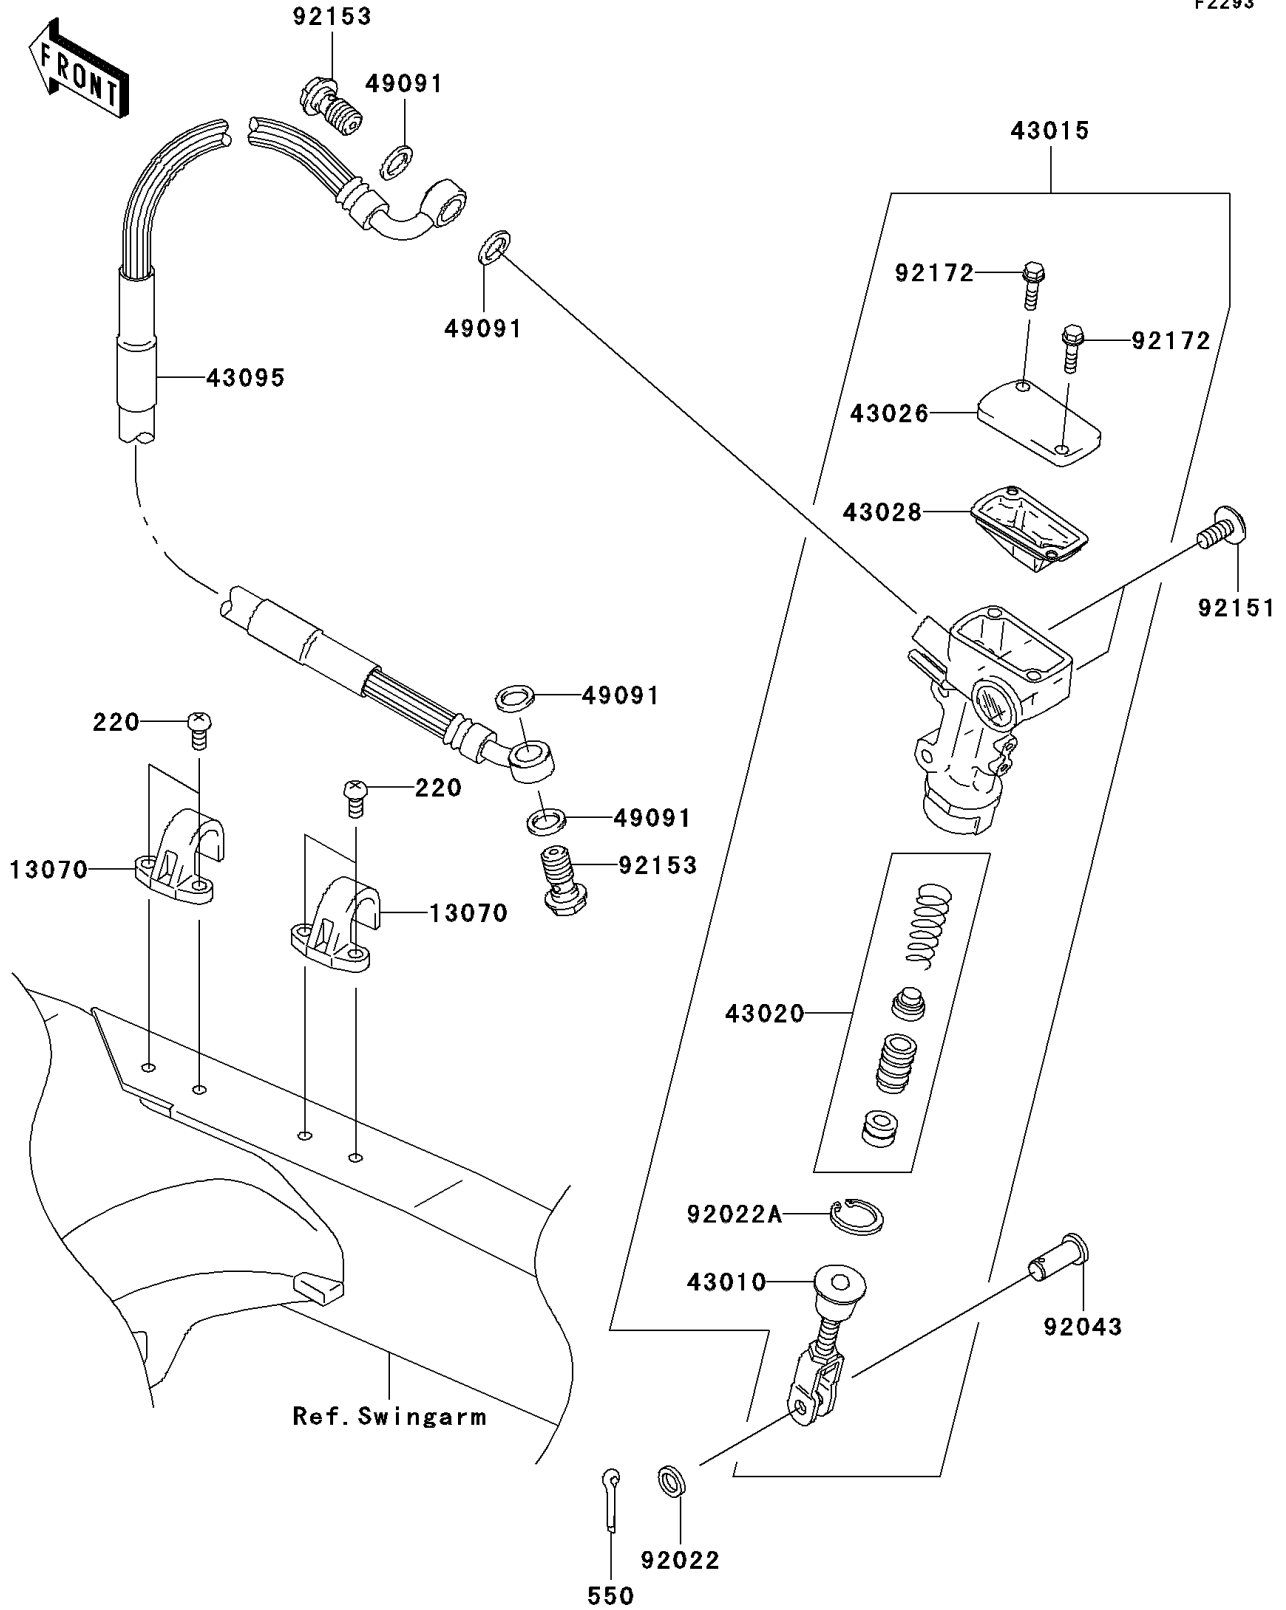

2007 KX450F PARTS DIAGRAM

Rear Master Cylinder

F2293

2007 KX450F PARTS LIST

Rear Master Cylinder

ITEM NAME	PART NUMBER	QUANTITY
SCREW-PAN-CROS,5X10 (Ref # 220)	220B0510	4
PIN-COTTER,2.0X15 (Ref # 550)	550D2015	1
GUIDE,BRAKE HOSE (Ref # 13070)	13070-0048	2
ROD-ASSY-BRAKE (Ref # 43010)	43010-1087	1
CYLINDER-ASSY-MASTER,RR (Ref # 43015)	43015-0004	1
PISTON-COMP-BRAKE (Ref # 43020)	43020-1094	1
CAP-BRAKE (Ref # 43026)	43026-1086	1
DIAPHRAGM (Ref # 43028)	43028-1092	1
HOSE-BRAKE,RR (Ref # 43095)	43095-0024	1
WASHER-SEAL,10.1X14.5X1.5 (Ref # 49091)	49091-0001	4
WASHER,8.5X13X1 (Ref # 92022)	92022-1028	1
WASHER,CIRCRIP (Ref # 92022A)	92022-1601	1
PIN (Ref # 92043)	92043-0004	1
BOLT,SOCKET,6X14 (Ref # 92151)	92151-1654	2
BOLT,OIL,L=23 (Ref # 92153)	92153-0627	2
SCREW (Ref # 92172)	92172-1064	2