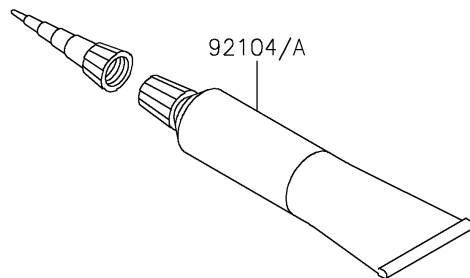

2021 Z H2 SE PARTS DIAGRAM

Owner's Tools

F2810

2021 Z H2 SE PARTS LIST

Owner's Tools

ITEM NAME	PART NUMBER	QUANTITY
TOOL-KIT (Ref # 56007)	56007-0169	1
BAG,TOOL (Ref # 56008)	56008-1075	1
GASKET-LIQUID,TB1211F,CLEAR (Ref # 92104)	92104-0004	1
GASKET-LIQUID,TB1216B,BLACK (Ref # 92104A)	92104-1064	1
GRIP-SCREW DRIVER (Ref # 92106)	92106-1001	1
TOOL-DRIVER,#2PHILLIPS&SLOT (Ref # 92107)	92107-1051	1
TOOL-WRENCH,OPEN END,14X17 (Ref # 92110)	92110-1045	1
TOOL-WRENCH,ALLEN,4MM (Ref # 92110A)	92110-3703	1
TOOL-WRENCH,ALLEN,6MM (Ref # 92127)	92127-003	1