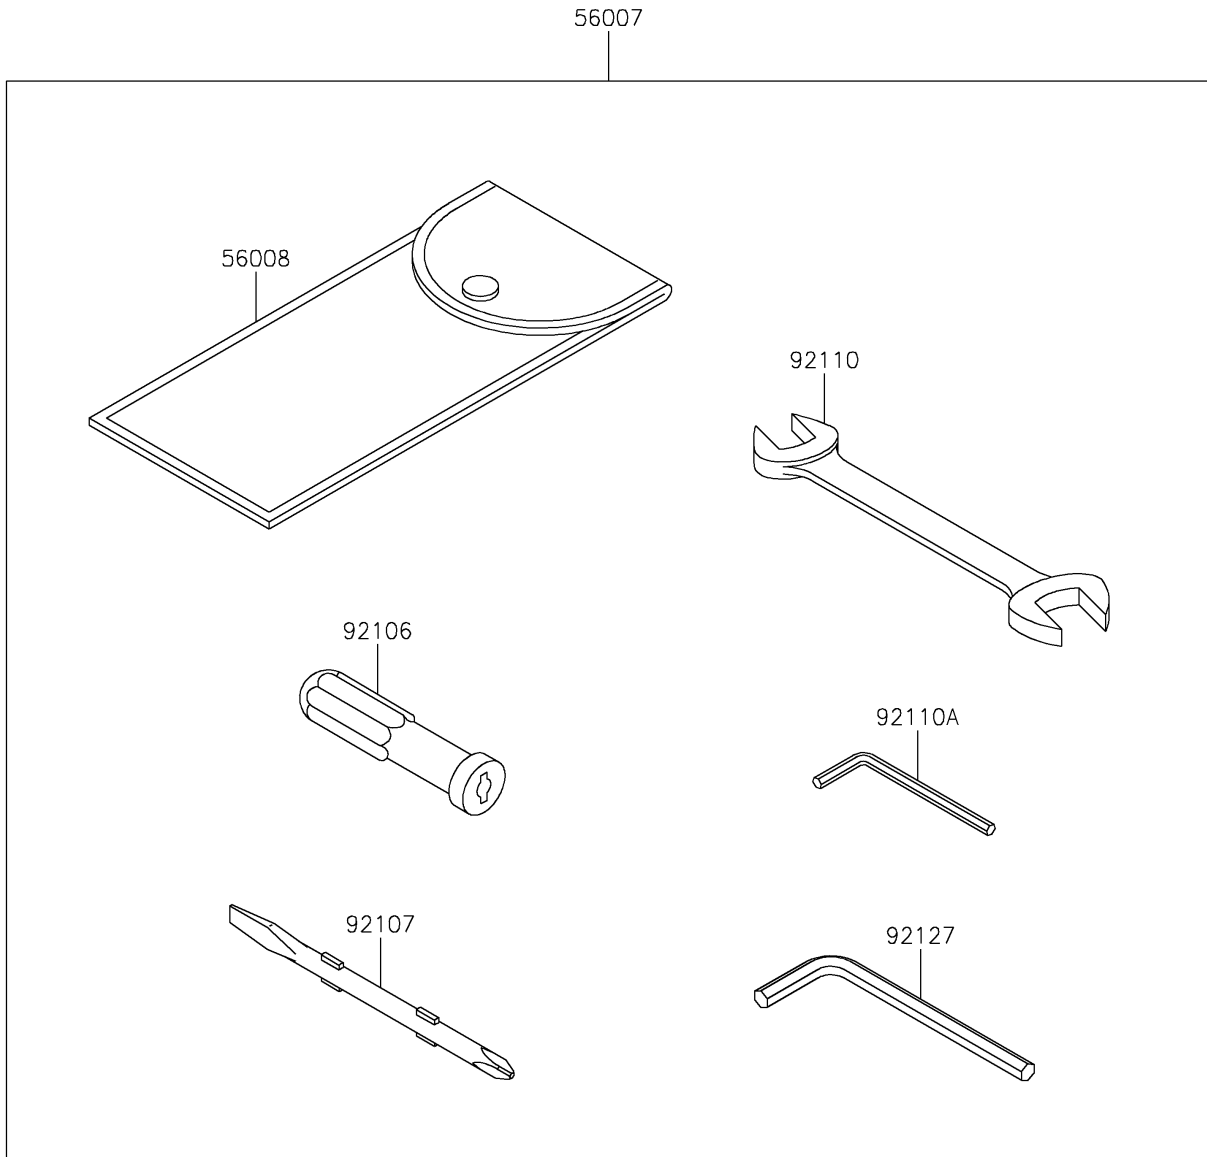

2021 Z H2 SE PARTS DIAGRAM

Owner's Tools

F2810

2021 Z H2 SE PARTS LIST

Owner's Tools

ITEM NAME	PART NUMBER	QUANTITY
TOOL-KIT (Ref # 56007)	56007-0169	1
BAG,TOOL (Ref # 56008)	56008-1075	1
GASKET-LIQUID,TB1211F,CLEAR (Ref # 92104)	92104-0004	1
GASKET-LIQUID,TB1216B,BLACK (Ref # 92104A)	92104-1064	1
GRIP-SCREW DRIVER (Ref # 92106)	92106-1001	1
TOOL-DRIVER,#2PHILLIPS&SLOT (Ref # 92107)	92107-1051	1
TOOL-WRENCH,OPEN END,14X17 (Ref # 92110)	92110-1045	1
TOOL-WRENCH,ALLEN,4MM (Ref # 92110A)	92110-3703	1
TOOL-WRENCH,ALLEN,6MM (Ref # 92127)	92127-003	1