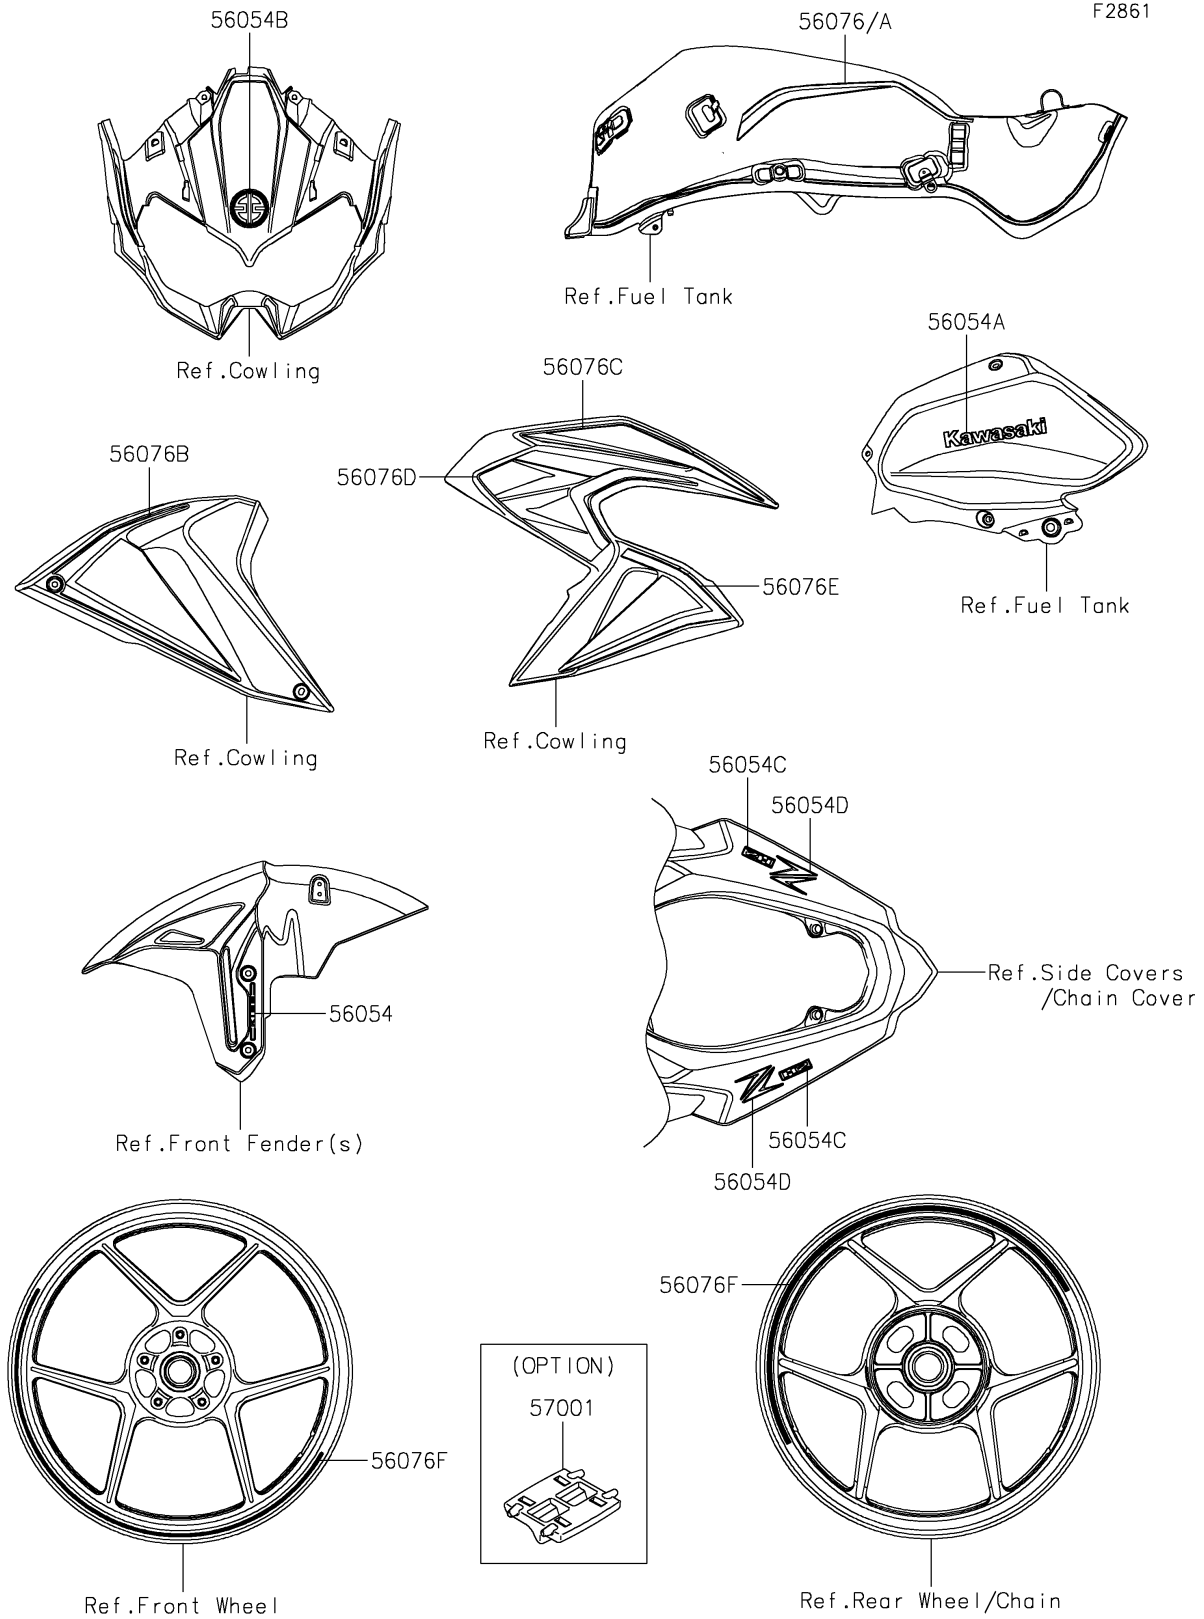

2021 Z H2 SE PARTS DIAGRAM

Decals

2021 Z H2 SE PARTS LIST

Decals

ITEM NAME	PART NUMBER	QUANTITY
MARK,FR FENDER,KIBS (Ref # 56054)	56054-0721	2
MARK,KAWASAKI (Ref # 56054A)	56054-1356	2
MARK,UPP COWL.,RIVER (Ref # 56054B)	56054-1557	1
MARK,H2,3D (Ref # 56054C)	56054-2191	2
MARK,Z,3D (Ref # 56054D)	56054-2369	2
PATTERN,FUEL TANK,LH (Ref # 56076)	56076-2112	1
PATTERN,FUEL TANK,RH (Ref # 56076A)	56076-2113	1
PATTERN,SHROUD,LH (Ref # 56076B)	56076-2114	1
PATTERN,SHROUD,RH,UPP (Ref # 56076C)	56076-2115	1
PATTERN,SHROUD,RH,CNT (Ref # 56076D)	56076-2116	1
PATTERN,SHROUD,RH,LWR (Ref # 56076E)	56076-2117	1
PATTERN,WHEEL,GRN/BLK,6X700 (Ref # 56076F)	56076-2118	4
RIM STRIPE APPLICATOR (Ref # 57001)	57001-1752	AR