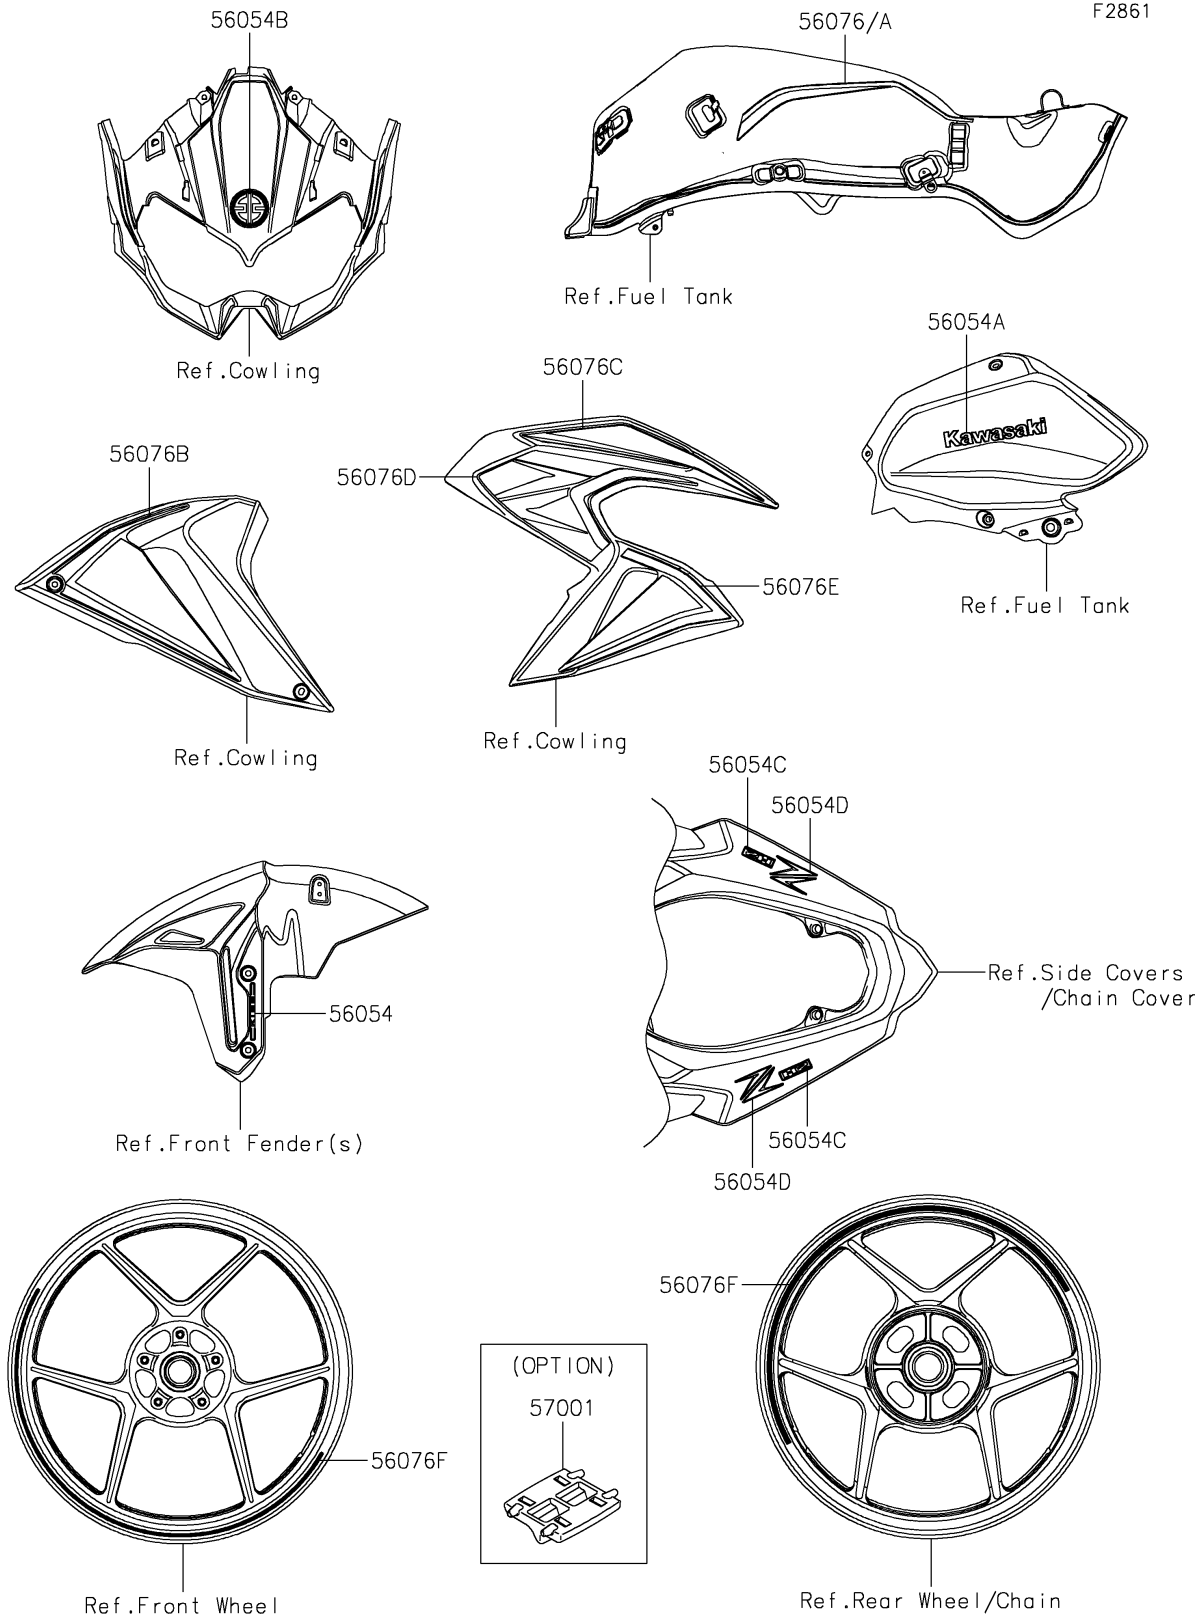

2021 Z H2 SE PARTS DIAGRAM

Decals

2021 Z H2 SE PARTS LIST

Decals

ITEM NAME	PART NUMBER	QUANTITY
-----------	-------------	----------