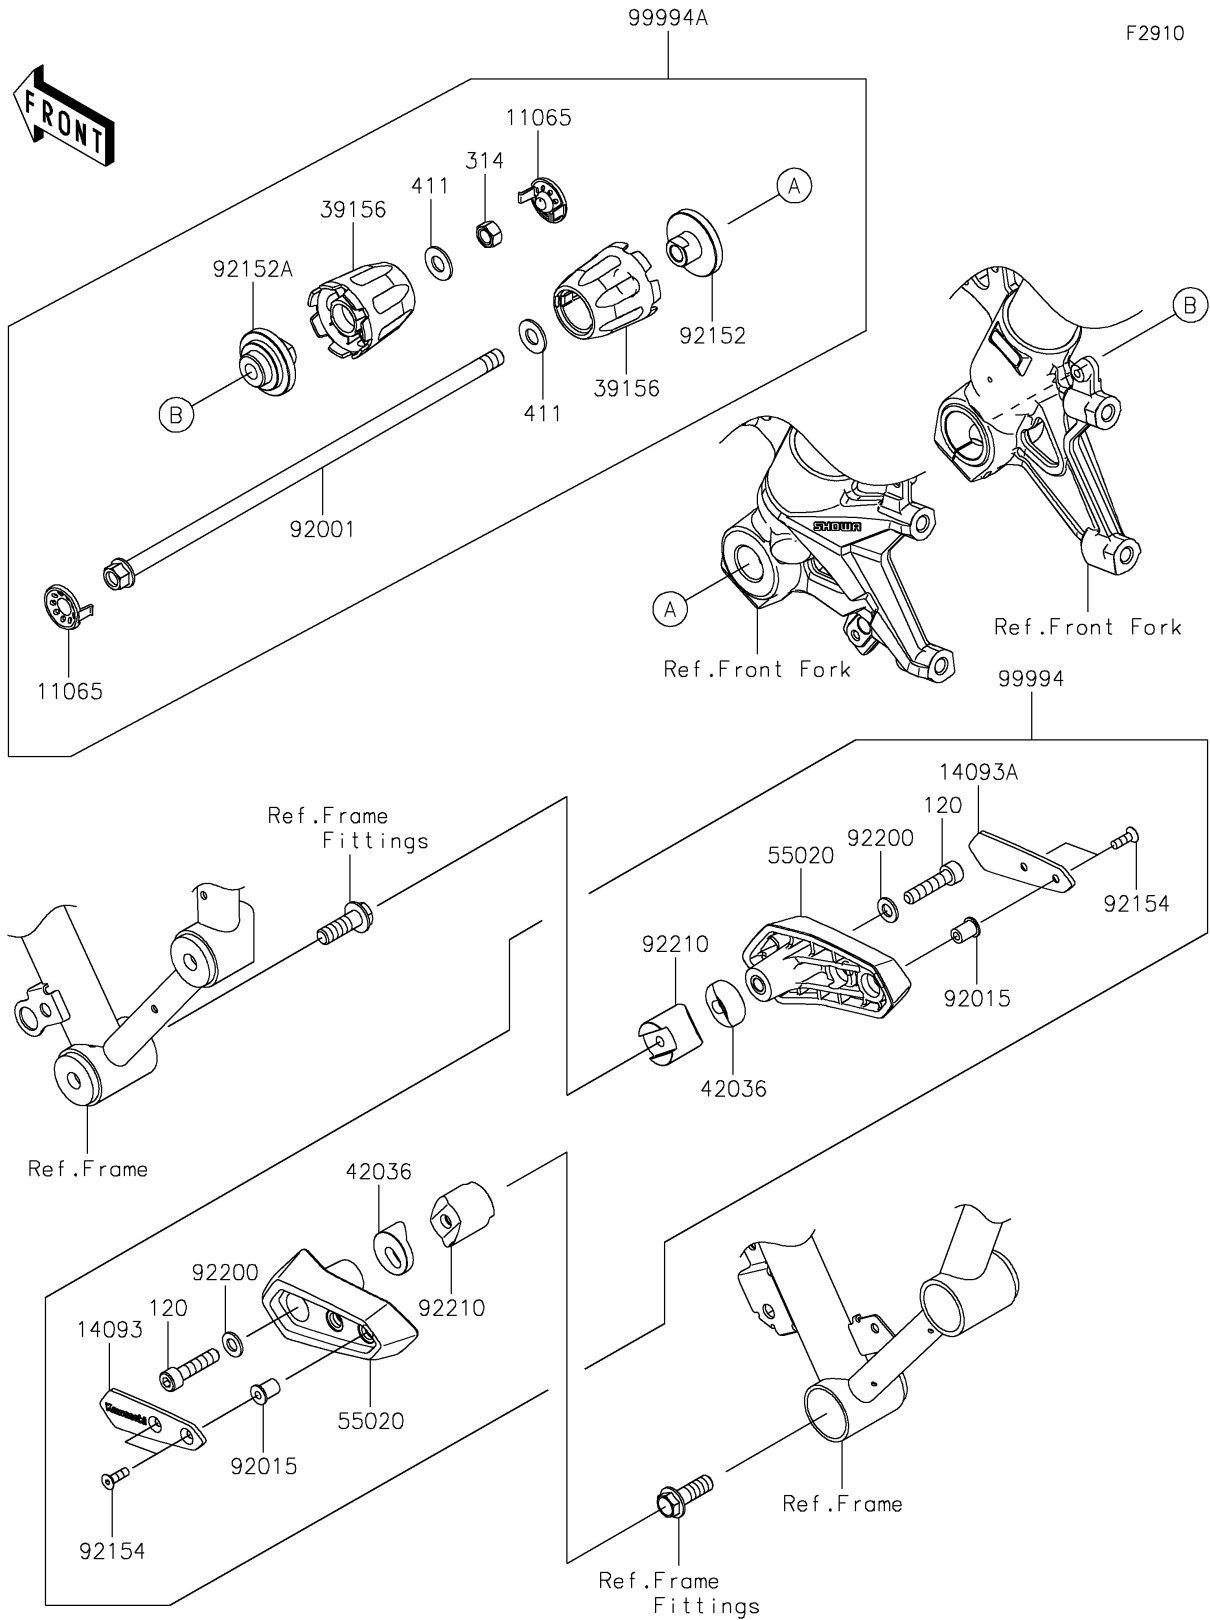

# 2021 Z H2 SE PARTS DIAGRAM

Accessory(Slider)

## 2021 Z H2 SE PARTS LIST

### Accessory(Slider)

| ITEM NAME                         | PART NUMBER    | QUANTITY |
|-----------------------------------|----------------|----------|
| CAP,B.SILVER (Ref # 11065)        | 11065-1313-54N | 2        |
| BOLT-SOCKET,8X35 (Ref # 120)      | 120CB0835      | 2        |
| COVER,SLIDER,LH (Ref # 14093)     | 14093-0350     | 1        |
| COVER,SLIDER,RH (Ref # 14093A)    | 14093-0351     | 1        |
| NUT-HEX-FINE,10MM (Ref # 314)     | 314BA1000      | 1        |
| PAD,AXLE SLIDER (Ref # 39156)     | 39156-2212     | 2        |
| WASHER-PLAIN,10MM (Ref # 411)     | 411AA1000      | 2        |
| SLEEVE (Ref # 42036)              | 42036-0848     | 2        |
| GUARD (Ref # 55020)               | 55020-1997     | 2        |
| BOLT,FLANGED,10X325 (Ref # 92001) | 92001-1654     | 1        |
| NUT,WELL,5MM (Ref # 92015)        | 92015-1757     | 4        |
| COLLAR,LH (Ref # 92152)           | 92152-2647     | 1        |
| COLLAR,RH (Ref # 92152A)          | 92152-2648     | 1        |
| BOLT,SOCKET,5X16 (Ref # 92154)    | 92154-1014     | 4        |
| WASHER,8.4X16X1.6 (Ref # 92200)   | 92200-0807     | 2        |
| NUT (Ref # 92210)                 | 92210-1751     | 2        |
| FRAME SLIDER (Ref # 99994)        | 99994-1384     | 1        |
| FRONT AXLE SLIDER (Ref # 99994A)  | 99994-1385     | 1        |