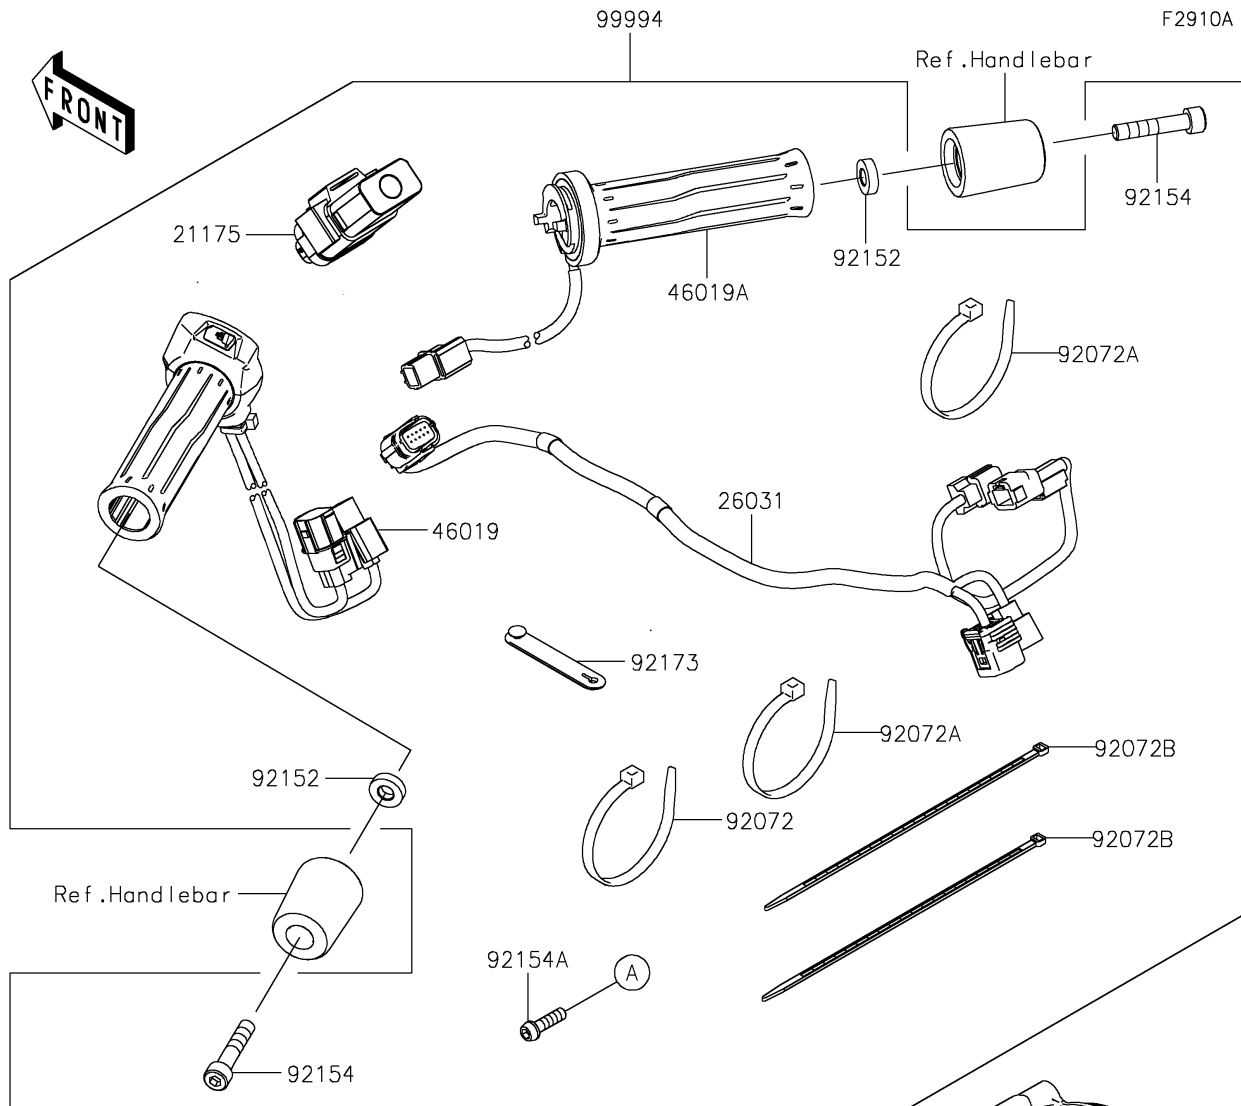

2021 Z H2 SE PARTS DIAGRAM

Accessory(Grip Heater)

2021 Z H2 SE PARTS LIST

Accessory(Grip Heater)

ITEM NAME	PART NUMBER	QUANTITY
CONTROL UNIT-ELECTRONIC,GH (Ref # 21175)	21175-1329	1
HARNESS (Ref # 26031)	26031-2895	1
GRIP-ASSY,GRIP HEATER,LH (Ref # 46019)	46019-0112	1
GRIP-ASSY,GRIP HEATER,RH (Ref # 46019A)	46019-0113	1
BAND (Ref # 92072)	92072-0904	1
BAND,L=365 (Ref # 92072A)	92072-1197	2
BAND (Ref # 92072B)	92072-3851	2
COLLAR,8.2X18X5 (Ref # 92152)	92152-1848	2
BOLT,SOCKET,8X40 (Ref # 92154)	92154-1001	2
BOLT,SOCKET,6X22,MEC (Ref # 92154A)	92154-2736	3
CLAMP (Ref # 92173)	92173-2199	1
GRIP HEATER (Ref # 99994)	99994-1667	1