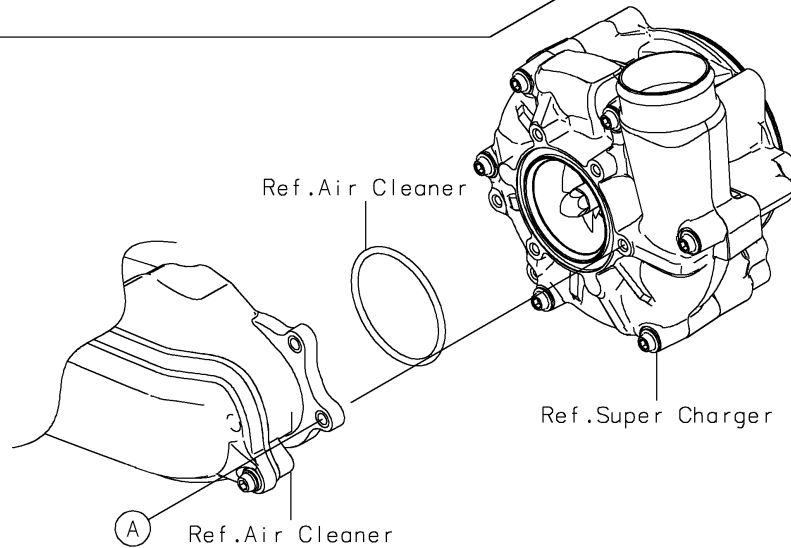

2021 Z H2 SE PARTS DIAGRAM

Accessory(Grip Heater)

2021 Z H2 SE PARTS LIST

Accessory(Grip Heater)

ITEM NAME	PART NUMBER	QUANTITY
CONTROL UNIT-ELECTRONIC,GH (Ref # 21175)	21175-1329	1
HARNESS (Ref # 26031)	26031-2895	1
GRIP-ASSY,GRIP HEATER,LH (Ref # 46019)	46019-0112	1
GRIP-ASSY,GRIP HEATER,RH (Ref # 46019A)	46019-0113	1
BAND (Ref # 92072)	92072-0904	1
BAND,L=365 (Ref # 92072A)	92072-1197	2
BAND (Ref # 92072B)	92072-3851	2
COLLAR,8.2X18X5 (Ref # 92152)	92152-1848	2
BOLT,SOCKET,8X40 (Ref # 92154)	92154-1001	2
BOLT,SOCKET,6X22,MEC (Ref # 92154A)	92154-2736	3
CLAMP (Ref # 92173)	92173-2199	1
GRIP HEATER (Ref # 99994)	99994-1667	1