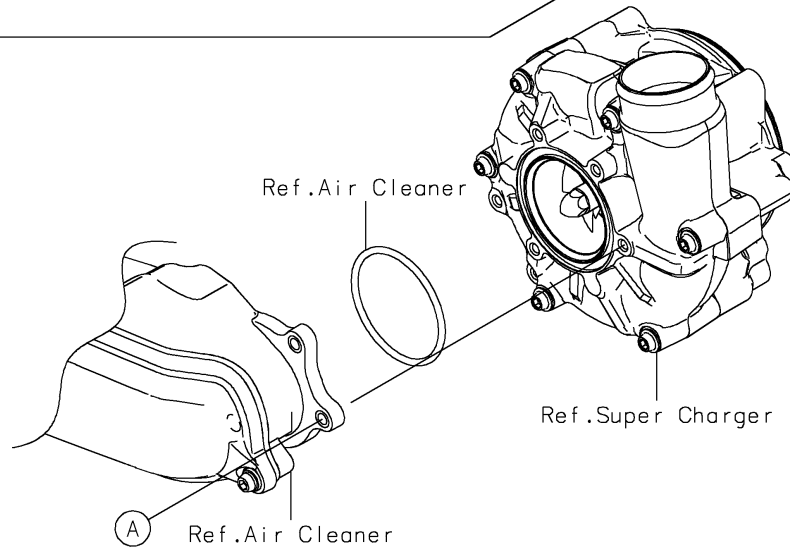

2021 Z H2 SE PARTS DIAGRAM

Accessory(Grip Heater)

2021 Z H2 SE PARTS LIST

Accessory(Grip Heater)

ITEM NAME	PART NUMBER	QUANTITY
CONTROL UNIT-ELECTRONIC,GH (Ref # 21175)	21175-1329	1
HARNESS (Ref # 26031)	26031-2895	1
GRIP-ASSY,GRIP HEATER,LH (Ref # 46019)	46019-0112	1
GRIP-ASSY,GRIP HEATER,RH (Ref # 46019A)	46019-0113	1
BAND (Ref # 92072)	92072-0904	1
BAND,L=365 (Ref # 92072A)	92072-1197	2
BAND (Ref # 92072B)	92072-3851	2
COLLAR,8.2X18X5 (Ref # 92152)	92152-1848	2
BOLT,SOCKET,8X40 (Ref # 92154)	92154-1001	2
BOLT,SOCKET,6X22,MEC (Ref # 92154A)	92154-2736	3
CLAMP (Ref # 92173)	92173-2199	1
GRIP HEATER (Ref # 99994)	99994-1667	1