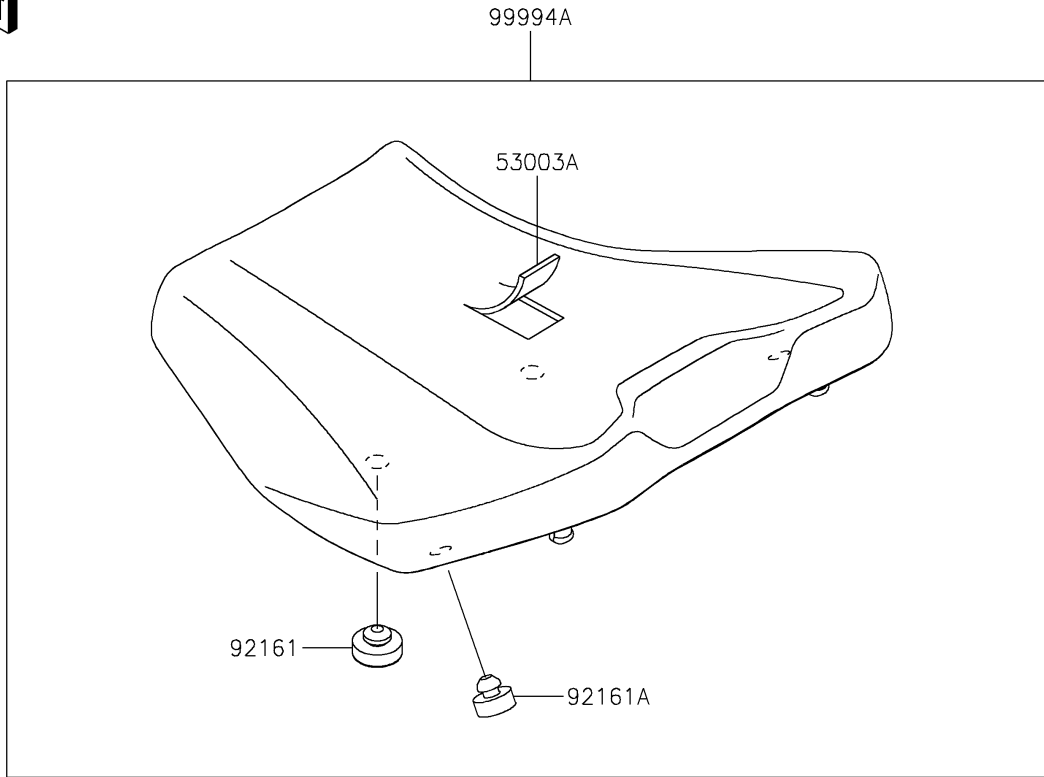

# 2021 Z H2 SE PARTS DIAGRAM

Accessory(Seat)

F2910D

## 2021 Z H2 SE PARTS LIST

### Accessory(Seat)

ITEM NAME	PART NUMBER	QUANTITY
LEATHER,RR SEAT,BLACK (Ref # 53003)	53003-0510-MA	1
LEATHER,FR,BLACK (Ref # 53003A)	53003-0539-MA	1
DAMPER,SEAT,10X25X8 (Ref # 92161)	92161-0095	2
DAMPER,8X20X8 (Ref # 92161A)	92161-0223	2
DAMPER (Ref # 92161B)	92161-2324	2
RR-HIGH-SEAT (Ref # 99994)	99994-1488	1
COMFORT SEAT(FRONT),BLACK (Ref # 99994A)	99994-1708-MA	1