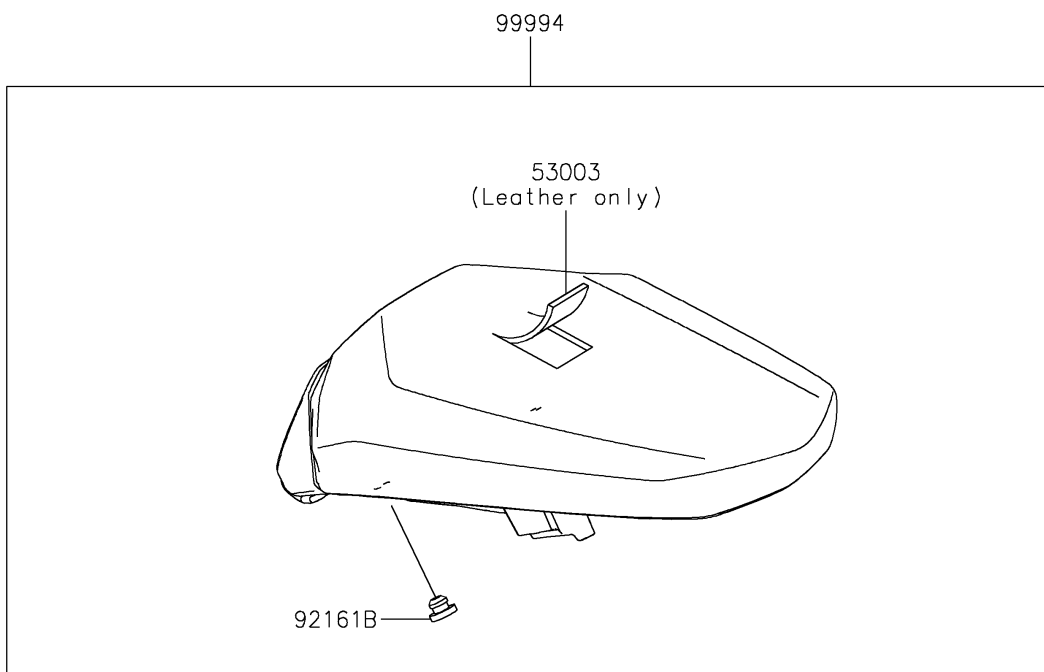

# 2021 Z H2 SE PARTS DIAGRAM

Accessory(Seat)

F2910D

### Accessory(Seat)

ITEM NAME	PART NUMBER	QUANTITY
LEATHER,RR SEAT,BLACK (Ref # 53003)	53003-0510-MA	1
LEATHER,FR,BLACK (Ref # 53003A)	53003-0539-MA	1
DAMPER,SEAT,10X25X8 (Ref # 92161)	92161-0095	2
DAMPER,8X20X8 (Ref # 92161A)	92161-0223	2
DAMPER (Ref # 92161B)	92161-2324	2
RR-HIGH-SEAT (Ref # 99994)	99994-1488	1
COMFORT SEAT(FRONT),BLACK (Ref # 99994A)	99994-1708-MA	1