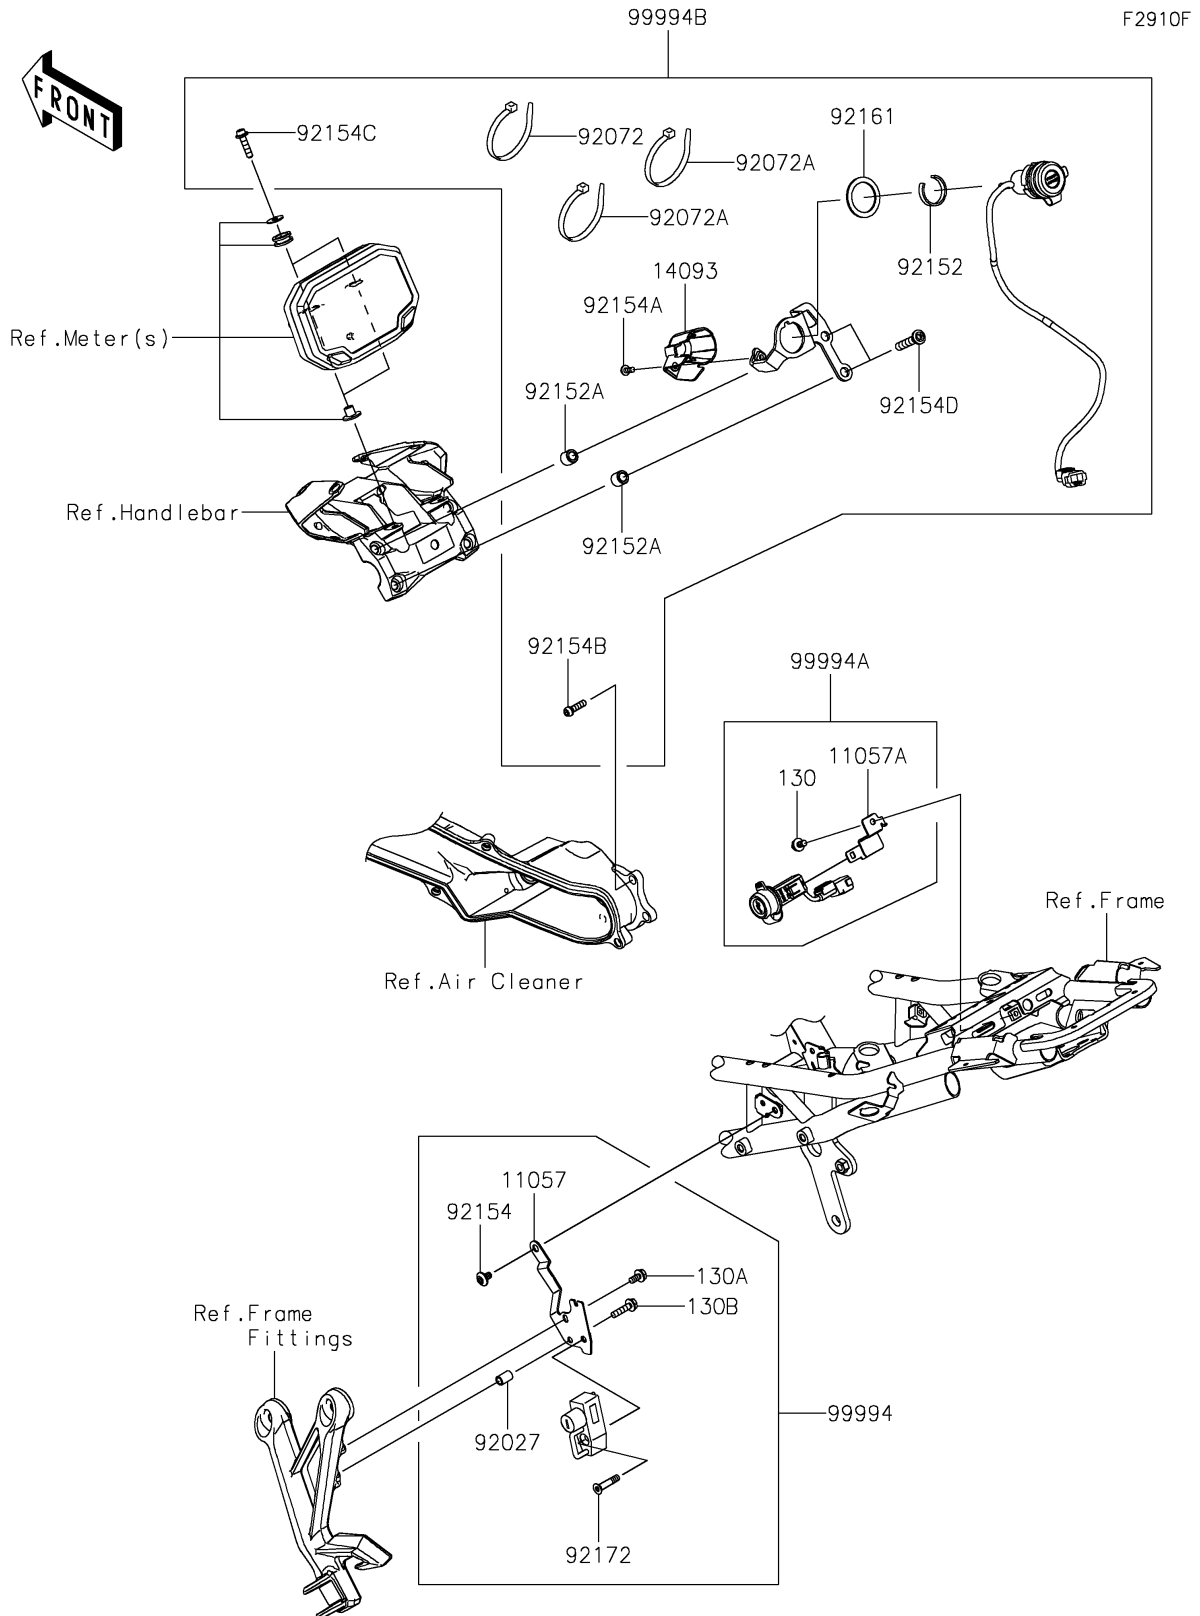

2021 Z H2 SE PARTS DIAGRAM

Accessory(Helmet Lock and DC Socket)

2021 Z H2 SE PARTS LIST

Accessory(Helmet Lock and DC Socket)

ITEM NAME	PART NUMBER	QUANTITY
-----------	-------------	----------