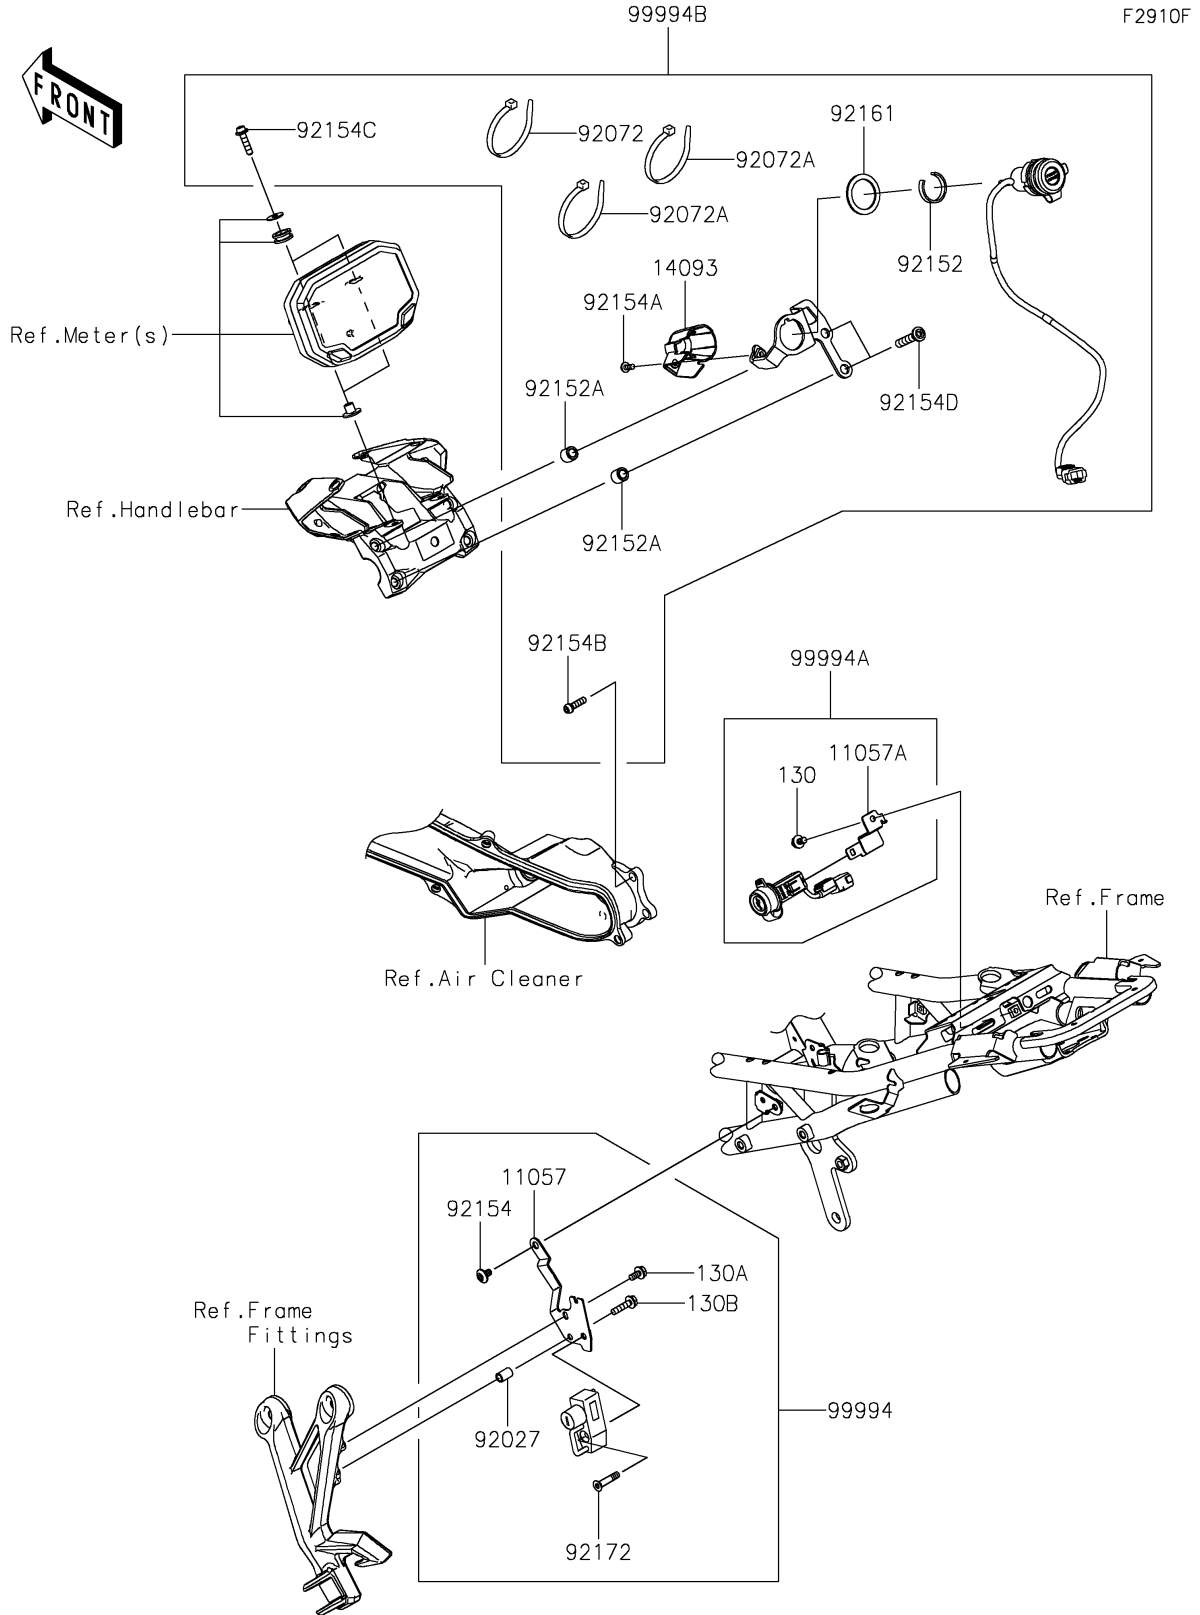

2021 Z H2 SE PARTS DIAGRAM

Accessory(Helmet Lock and DC Socket)

2021 Z H2 SE PARTS LIST

Accessory(Helmet Lock and DC Socket)

ITEM NAME	PART NUMBER	QUANTITY
-----------	-------------	----------