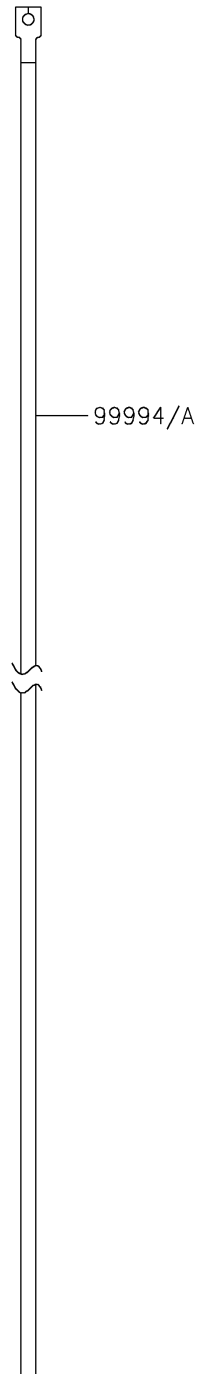

2021 Z H2 SE PARTS DIAGRAM

Accessory(Decals)

F2910H

2021 Z H2 SE PARTS LIST

Accessory(Decals)

ITEM NAME	PART NUMBER	QUANTITY
RIM STRIPE APPLICATOR (Ref # 57001)	57001-1752	AR
WHEEL RIM TAPE, GREEN (Ref # 99994)	99994-0932	1
WHEEL RIM TAPE, SILVER (Ref # 99994A)	99994-0933	1