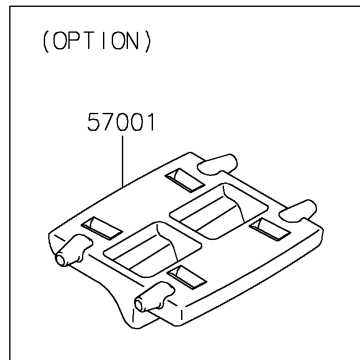

2021 Z H2 SE PARTS DIAGRAM

Accessory(Decals)

F2910H

2021 Z H2 SE PARTS LIST

Accessory(Decals)

ITEM NAME	PART NUMBER	QUANTITY
RIM STRIPE APPLICATOR (Ref # 57001)	57001-1752	AR
WHEEL RIM TAPE, GREEN (Ref # 99994)	99994-0932	1
WHEEL RIM TAPE, SILVER (Ref # 99994A)	99994-0933	1