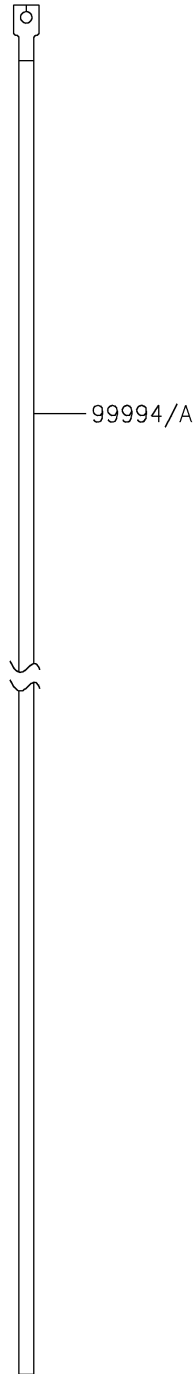

2021 Z H2 SE PARTS DIAGRAM

Accessory(Decals)

F2910H

2021 Z H2 SE PARTS LIST

Accessory(Decals)

ITEM NAME	PART NUMBER	QUANTITY
-----------	-------------	----------