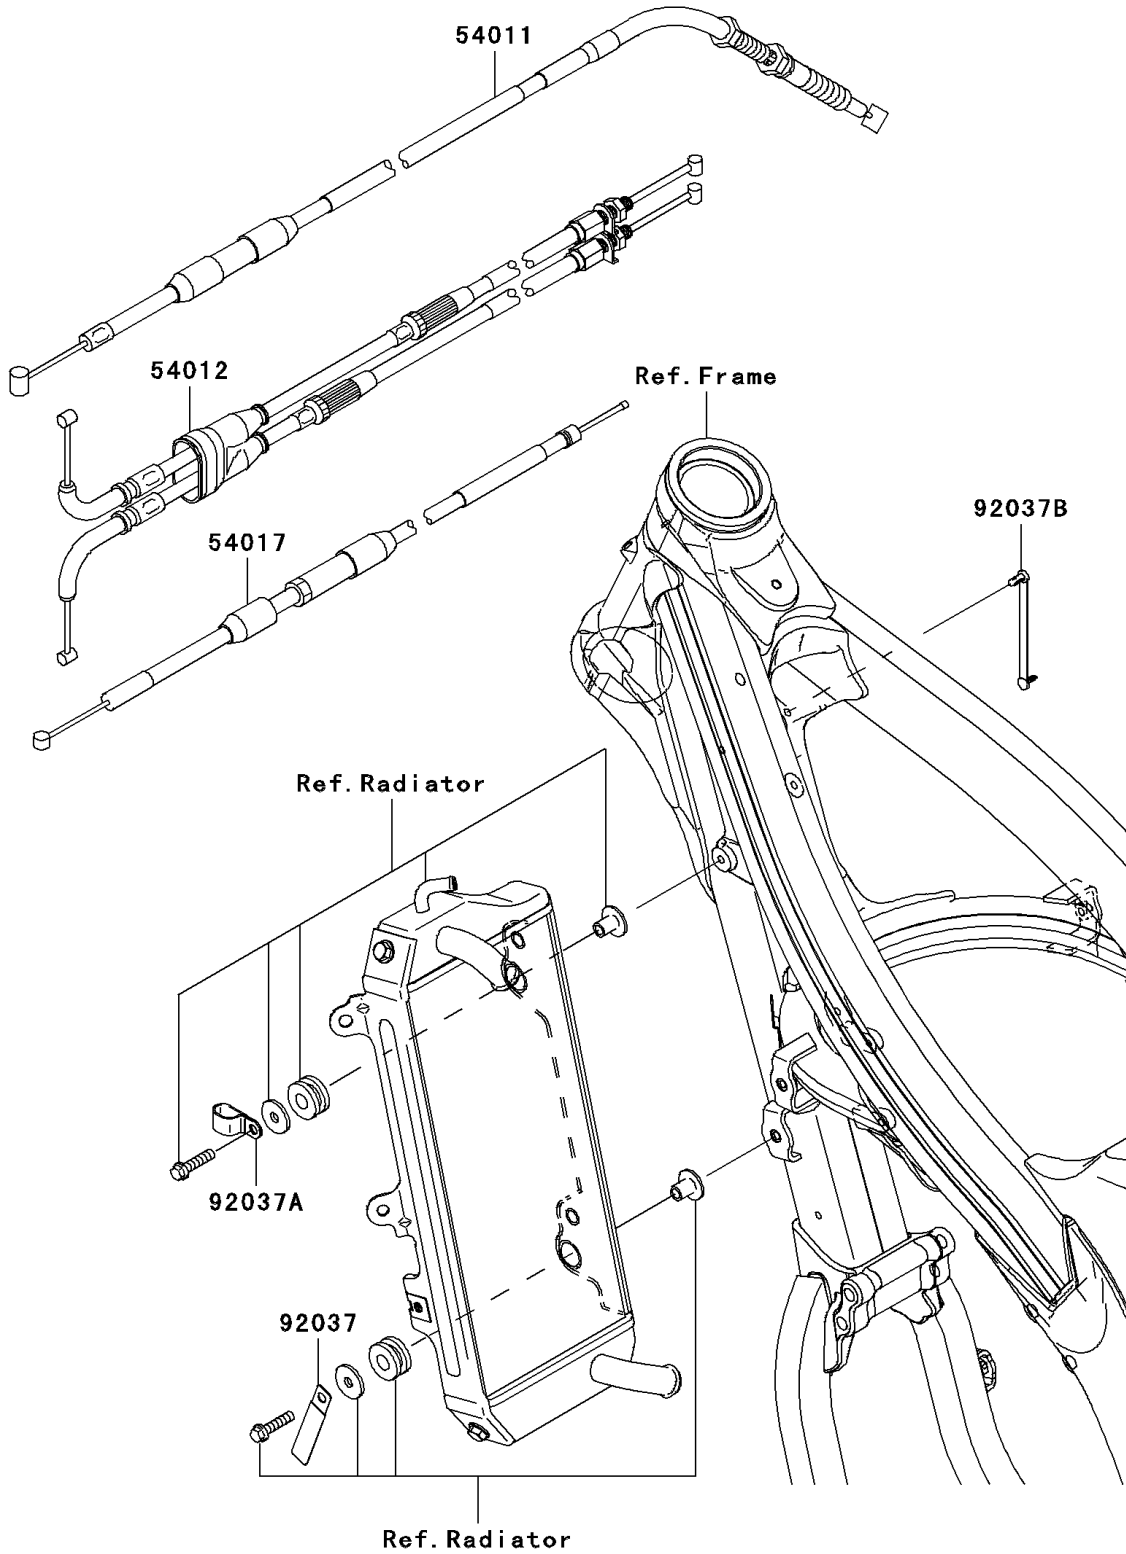

2007 KX450F PARTS DIAGRAM

Cables

F2540

2007 KX450F PARTS LIST

Cables

ITEM NAME	PART NUMBER	QUANTITY
CABLE-CLUTCH (Ref # 54011)	54011-0045	1
CABLE-THROTTLE (Ref # 54012)	54012-0158	1
CABLE-STARTER (Ref # 54017)	54017-0009	1
CLAMP,L=60 (Ref # 92037)	92037-1069	1
CLAMP (Ref # 92037A)	92037-1608	1
CLAMP,SPEED,L=80.5 (Ref # 92037B)	92037-1903	1