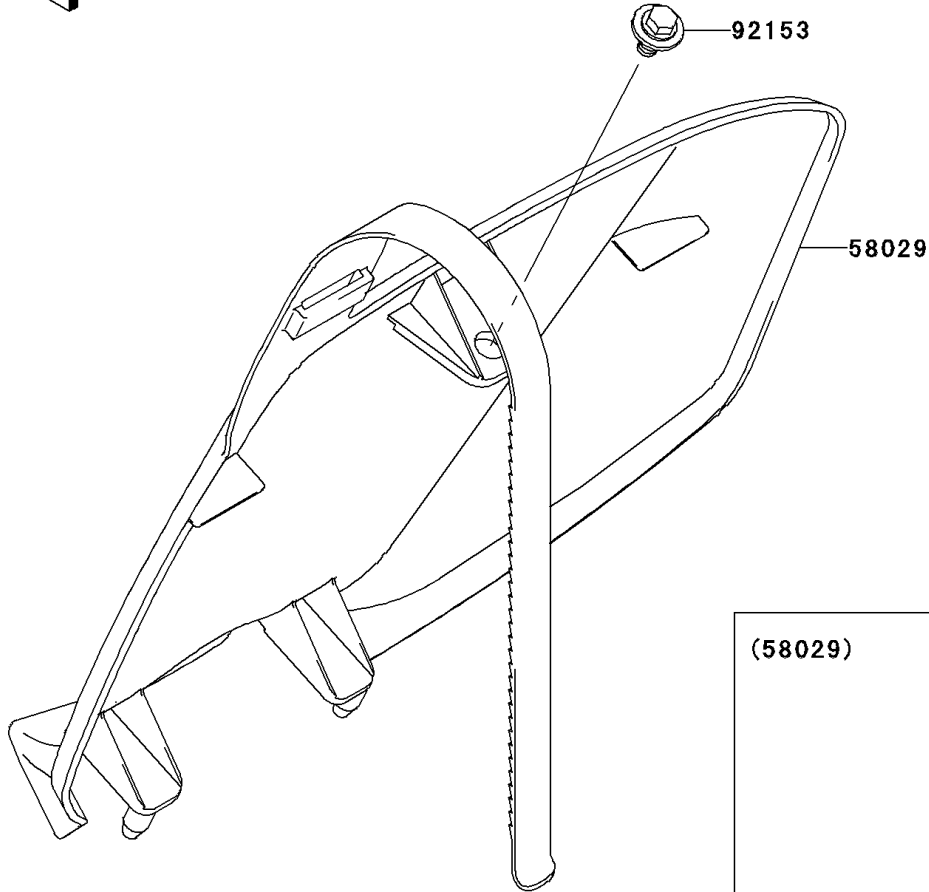

2007 KX450F PARTS DIAGRAM

Accessory

F2910

W0D

2007 KX450F PARTS LIST

Accessory

ITEM NAME	PART NUMBER	QUANTITY
PLATE-NUMBER,S.WHITE (Ref # 58029)	58029-0003-266	1
BOLT,6X12 (Ref # 92153)	92153-0503	1