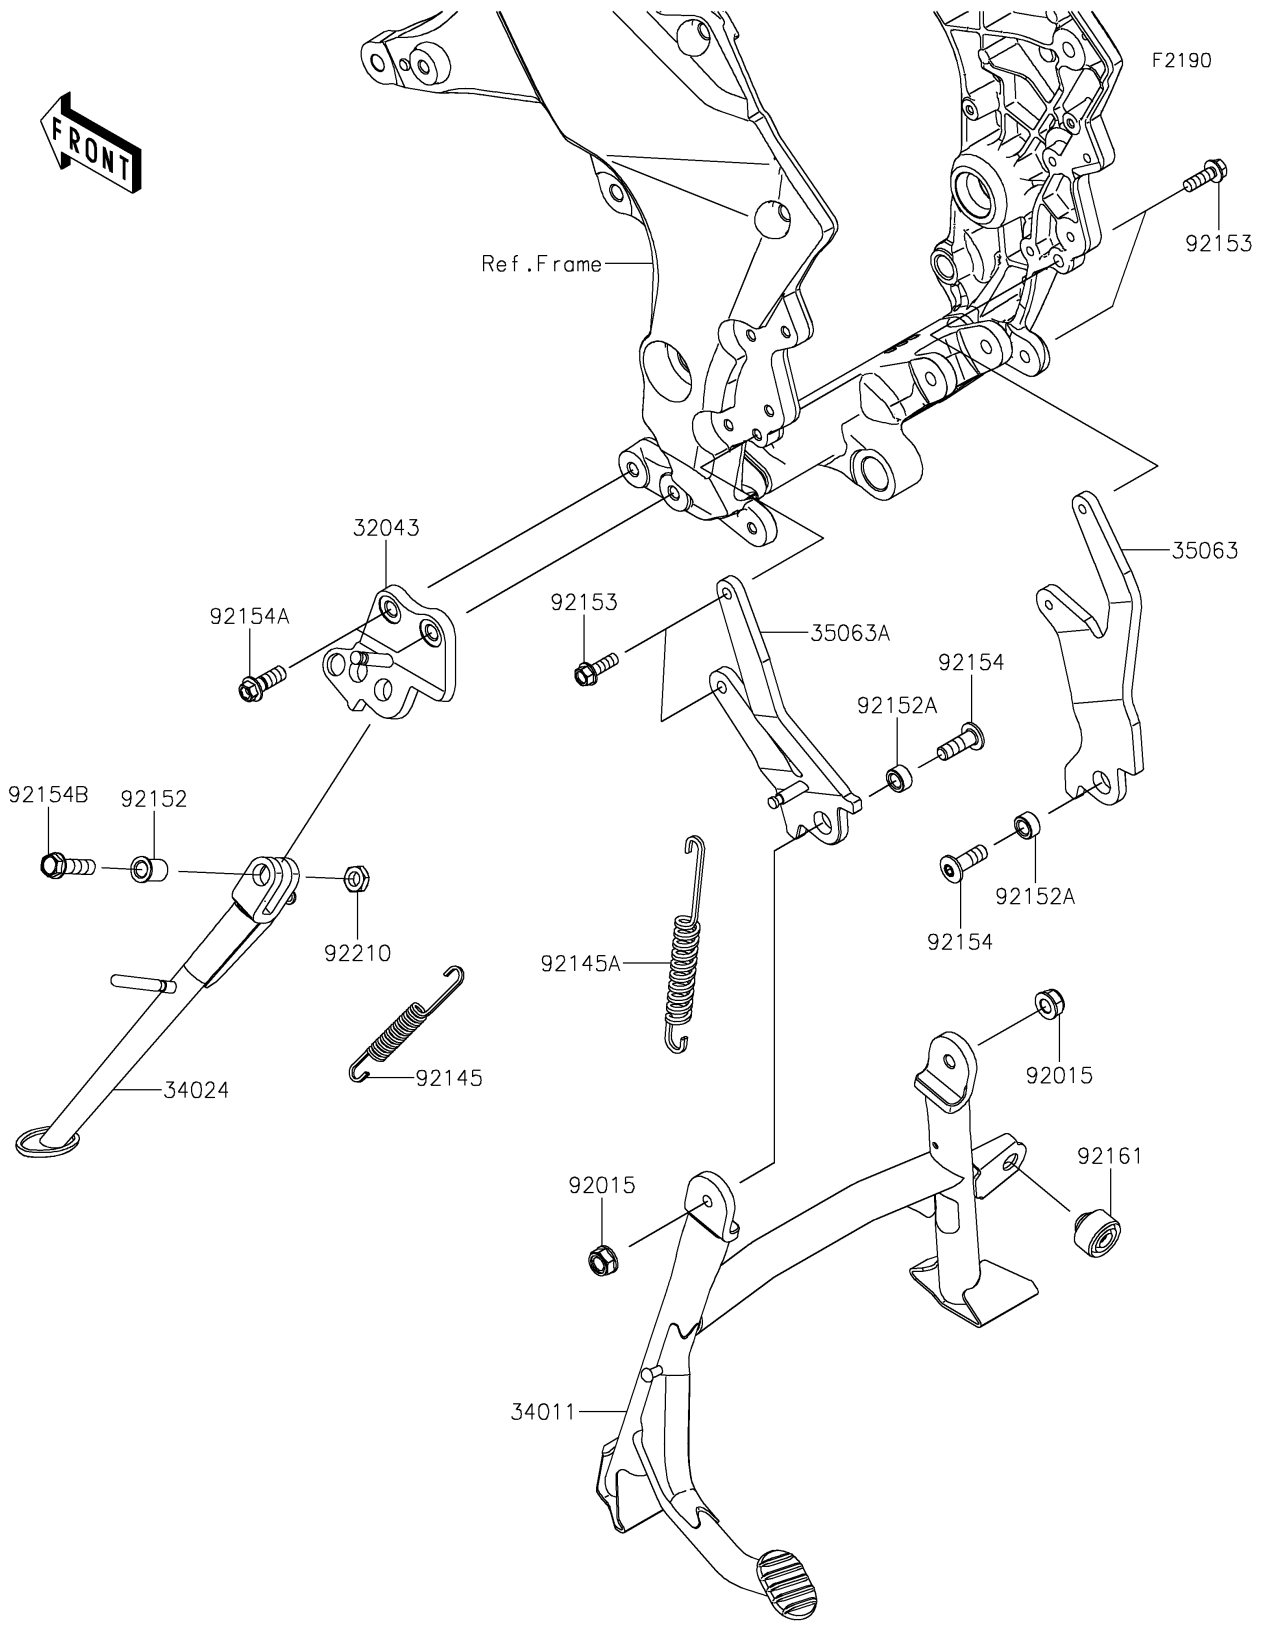

# 2019 VERSYS® 1000 SE LT+ PARTS DIAGRAM

Stand(s)

## 2019 VERSYS® 1000 SE LT+ PARTS LIST

Stand(s)

ITEM NAME	PART NUMBER	QUANTITY
BRACKET-STAND (Ref # 32043)	32043-0642	1
STAND-CENTER (Ref # 34011)	34011-0037	1
STAND-SIDE (Ref # 34024)	34024-0152	1
STAY,CENTER STAND,RH (Ref # 35063)	35063-0981	1
STAY,CENTER STAND,LH (Ref # 35063A)	35063-1485	1
NUT,LOCK,FLANGED,10MM (Ref # 92015)	92015-1717	2
SPRING,SIDE STAND (Ref # 92145)	92145-0562	1
SPRING,CENTER STAND (Ref # 92145A)	92145-1550	1
COLLAR,10.2X15X20.1 (Ref # 92152)	92152-1828	1
COLLAR,10X17X9 (Ref # 92152A)	92152-1906	2
BOLT,FLANGED,8X25 (Ref # 92153)	92153-1768	4
BOLT,SOCKET,10X30 (Ref # 92154)	92154-1665	2
BOLT,FLANGED,10X28 (Ref # 92154A)	92154-1963	2
BOLT,FLANGED,10X37 (Ref # 92154B)	92154-2330	1
DAMPER (Ref # 92161)	92161-2154	1
NUT,LOCK,10MM (Ref # 92210)	92210-0784	1