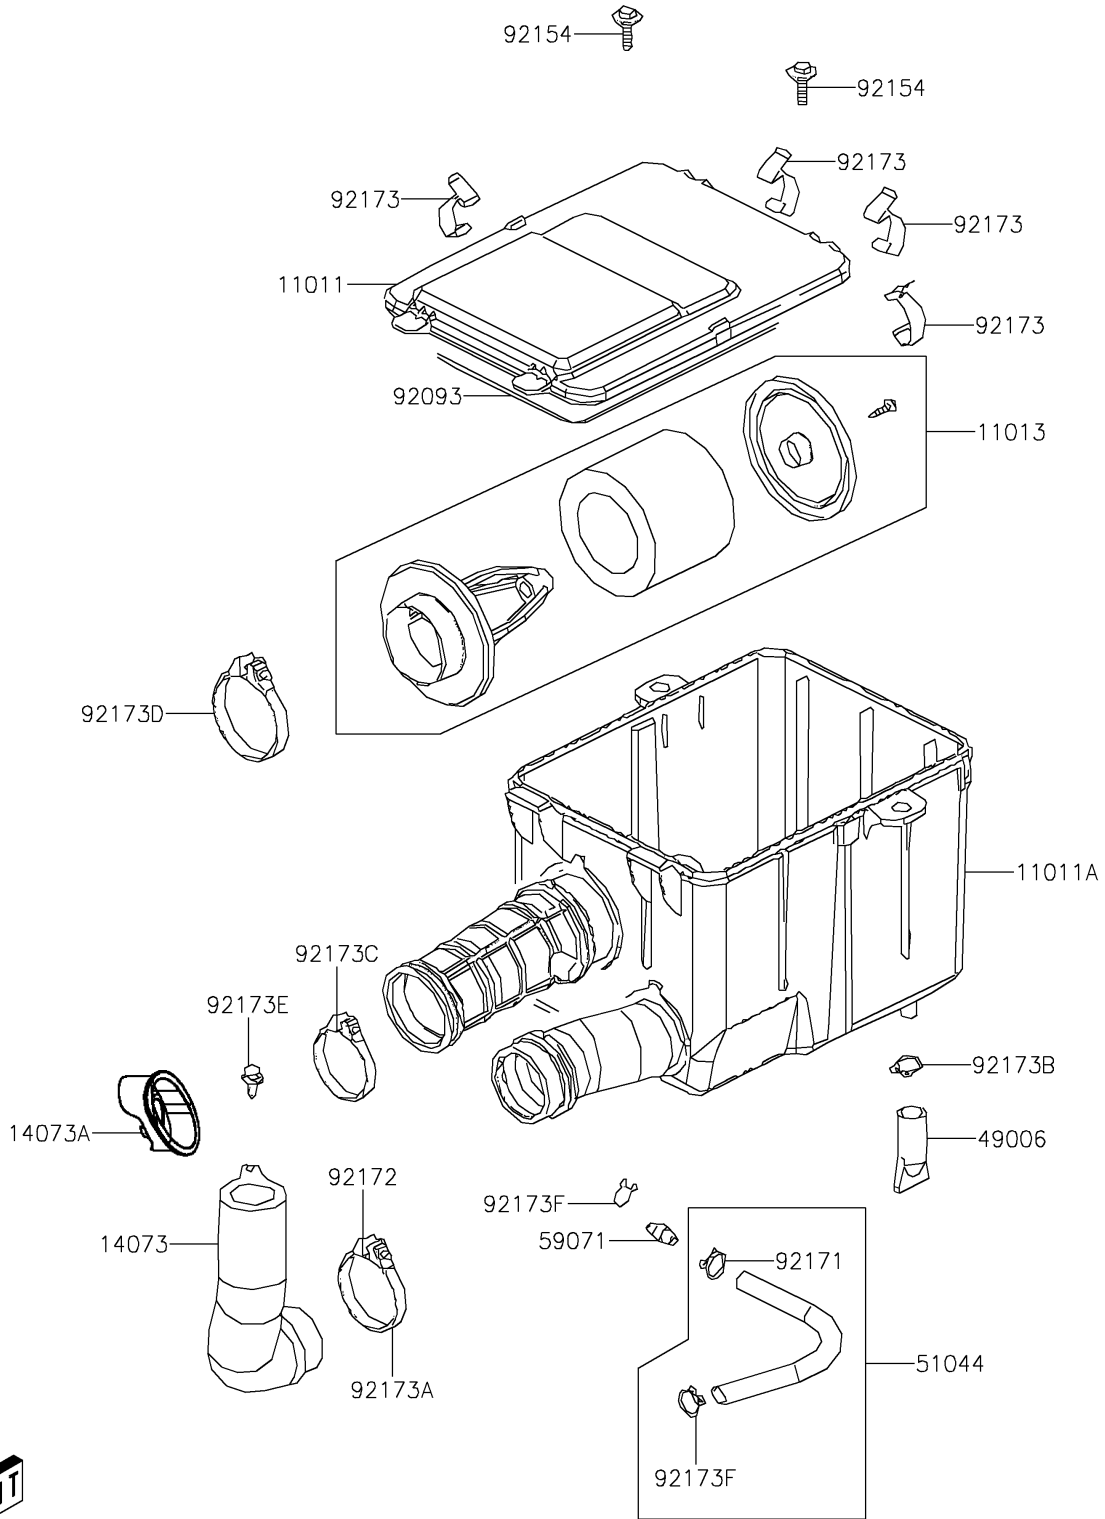

# 2020 BRUTE FORCE® 300 PARTS DIAGRAM

Air Cleaner

E1130

## 2020 BRUTE FORCE® 300 PARTS LIST

### Air Cleaner

ITEM NAME	PART NUMBER	QUANTITY
CASE-AIR FILTER,UPP (Ref # 11011)	11011-Y005	1
CASE-AIR FILTER,LWR (Ref # 11011A)	11011-Y006	1
ELEMENT-AIR FILTER (Ref # 11013)	11013-Y002	1
DUCT,AIR FILTER CASE (Ref # 14073)	14073-Y003	1
DUCT,AIR CLEANER CASE (Ref # 14073A)	14073-Y009	1
BOOT,DRAIN (Ref # 49006)	49006-Y006	1
TUBE-ASSY (Ref # 51044)	51044-Y014	1
JOINT (Ref # 59071)	59071-Y001	1
SEAL,AIR FILTER CASE (Ref # 92093)	92093-Y013	1
BOLT,6X12 (Ref # 92154)	92154-Y032	2
CLAMP,14X1.8 (Ref # 92171)	92171-1786	1
SCREW,4X25 (Ref # 92172)	92172-Y068	1
CLAMP,AIR FILTER CASE (Ref # 92173)	92173-Y013	4
CLAMP (Ref # 92173A)	92173-Y014	1
CLAMP (Ref # 92173B)	92173-Y016	1
CLAMP (Ref # 92173C)	92173-Y017	1
CLAMP (Ref # 92173D)	92173-Y018	1
CLAMP (Ref # 92173E)	92173-Y019	1
CLAMP (Ref # 92173F)	92173-Y020	2