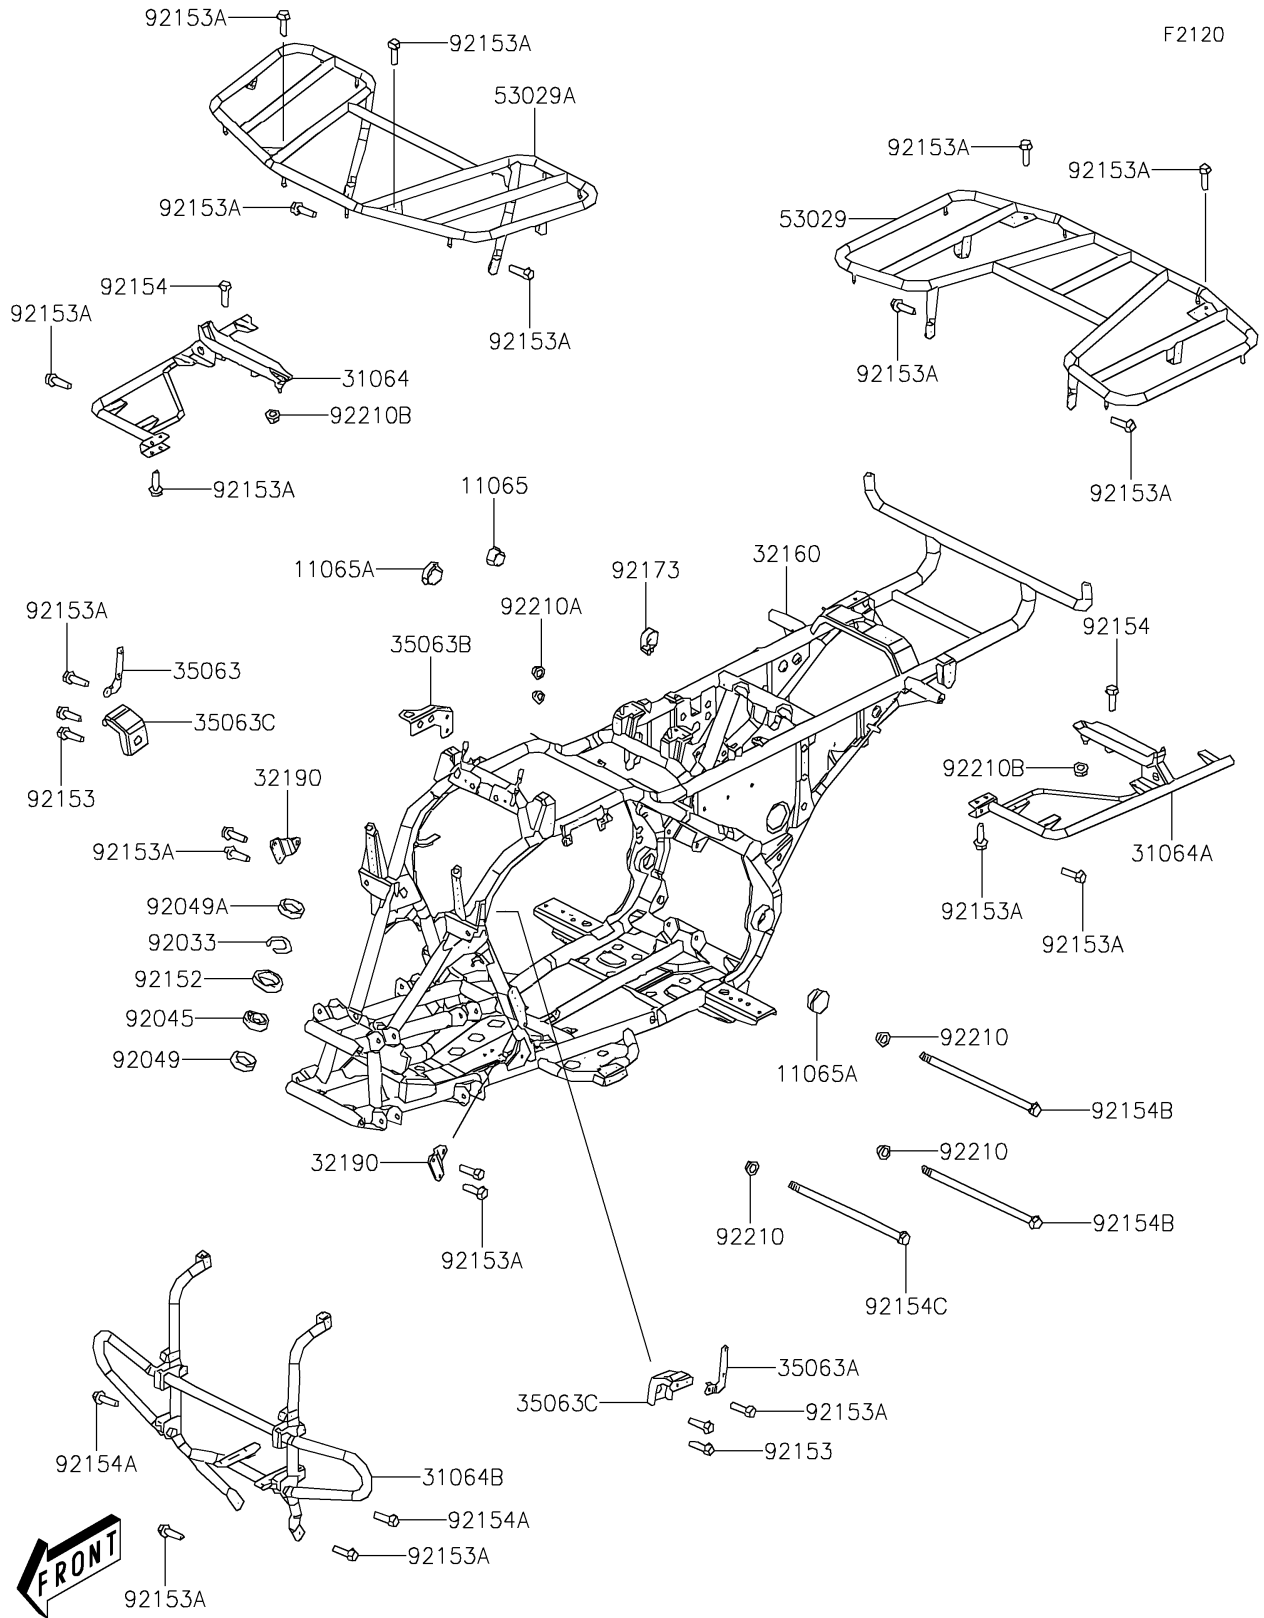

# 2020 BRUTE FORCE® 300 PARTS DIAGRAM

## Frame

## 2020 BRUTE FORCE® 300 PARTS LIST

### Frame

ITEM NAME	PART NUMBER	QUANTITY
CAP,PIPE (Ref # 11065)	11065-Y019	1
CAP,PIPE (Ref # 11065A)	11065-Y020	2
PIPE-COMP,FLOOR PANEL,RH (Ref # 31064)	31064-Y005	1
PIPE-COMP,FLOOR PANEL,LH (Ref # 31064A)	31064-Y006	1
PIPE-COMP,FR BUMPER,BLACK (Ref # 31064B)	31064-Y007-945	1
FRAME-COMP,MAIN (Ref # 32160)	32160-Y003	1
BRACKET-ENGINE (Ref # 32190)	32190-Y003	2
STAY,SIDE COVER,RH (Ref # 35063)	35063-Y010	1
STAY,SIDE COVER,LH (Ref # 35063A)	35063-Y011	1
STAY,STOP SWICTH (Ref # 35063B)	35063-Y012	1
STAY,FR CARRIER (Ref # 35063C)	35063-Y013	2
CARRIER,RR,BLACK (Ref # 53029)	53029-Y003-945	1
CARRIER,FR,BLACK (Ref # 53029A)	53029-Y004-945	1
RING-SNAP (Ref # 92033)	92033-Y026	1
BEARING-BALL,6203 (Ref # 92045)	92045-Y030	1
SEAL-OIL,22X35X7 (Ref # 92049)	92049-Y005	1
SEAL-OIL,27X40X6 (Ref # 92049A)	92049-Y023	1
COLLAR (Ref # 92152)	92152-Y025	1
BOLT,FLANGE,6X12 (Ref # 92153)	92153-Y023	4
BOLT,FLANGE,8X16 (Ref # 92153A)	92153-Y032	20
BOLT,FLANGE,8X35 (Ref # 92154)	92154-Y021	2
BOLT,FLANGE,8X25 (Ref # 92154A)	92154-Y046	2
BOLT,FLANGE,10X85 (Ref # 92154B)	92154-Y047	2
BOLT,FLANGE,10X160 (Ref # 92154C)	92154-Y048	1
CLAMP,FUEL PIPE (Ref # 92173)	92173-Y027	1
NUT,10MM (Ref # 92210)	92210-Y009	3
NUT,6MM (Ref # 92210A)	92210-Y026	2
NUT,8MM (Ref # 92210B)	92210-Y028	2