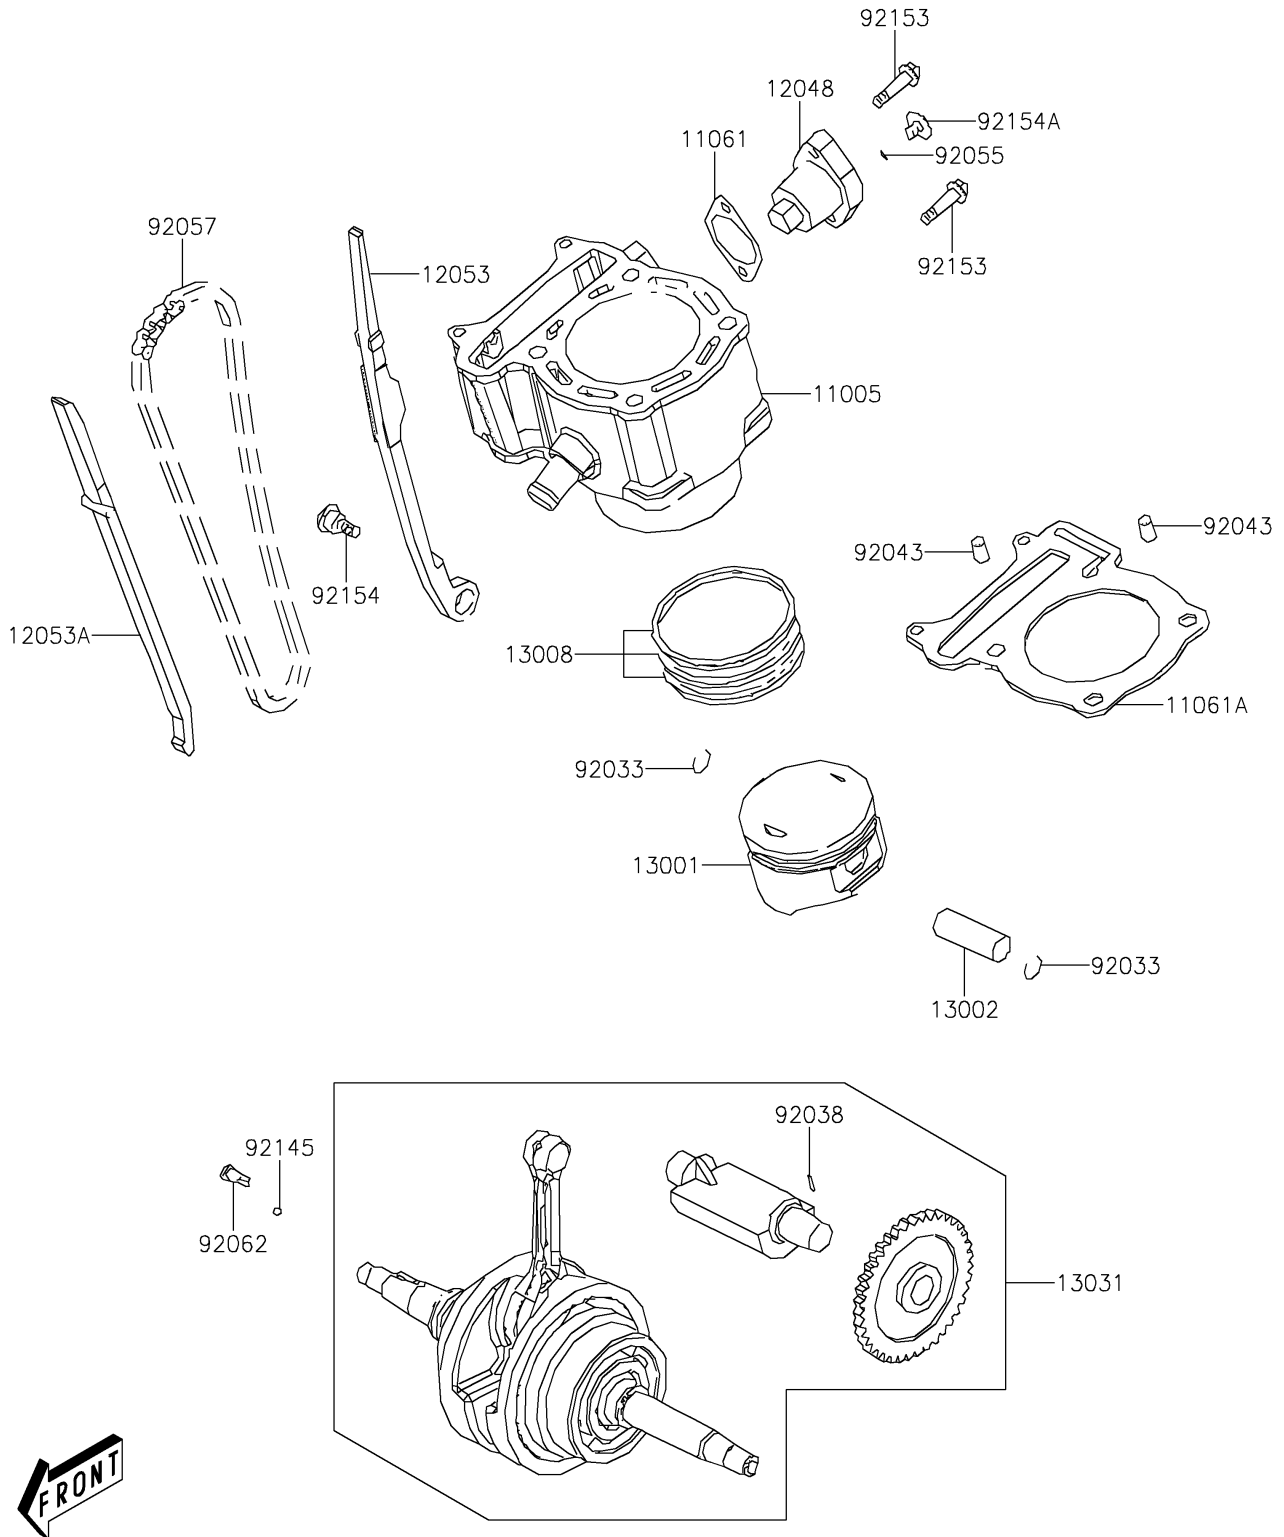

2021 BRUTE FORCE® 300 PARTS DIAGRAM

Cylinder/Piston(s)

E1120

2021 BRUTE FORCE® 300 PARTS LIST

Cylinder/Piston(s)

ITEM NAME	PART NUMBER	QUANTITY
CYLINDER-ENGINE (Ref # 11005)	11005-Y003	1
GASKET (Ref # 11061)	11061-Y012	1
GASKET,CYLINDER BASE (Ref # 11061A)	11061-Y027	1
TENSIONER-ASSY (Ref # 12048)	12048-Y005	1
GUIDE-CHAIN,TENSIONER (Ref # 12053)	12053-Y005	1
GUIDE-CHAIN (Ref # 12053A)	12053-Y006	1
PISTON-ENGINE (Ref # 13001)	13001-Y003	1
PIN-PISTON (Ref # 13002)	13002-Y003	1
RING-SET-PISTON (Ref # 13008)	13008-Y003	1
CRANKSHAFT-COMP (Ref # 13031)	13031-Y003	1
RING-SNAP (Ref # 92033)	92033-Y014	2
KEY,WOODRUFF (Ref # 92038)	92038-Y002	1
PIN,10X16 (Ref # 92043)	92043-Y013	2
RING-O,1.5X9.5 (Ref # 92055)	92055-Y010	1
CHAIN,CAM (Ref # 92057)	92057-Y005	1
NOZZLE (Ref # 92062)	92062-Y001	1
SPRING (Ref # 92145)	92145-Y025	1
BOLT,FLANGE,6X22 (Ref # 92153)	92153-Y003	2
BOLT,TENSIONER (Ref # 92154)	92154-Y011	1
BOLT,6X6 (Ref # 92154A)	92154-Y122	1