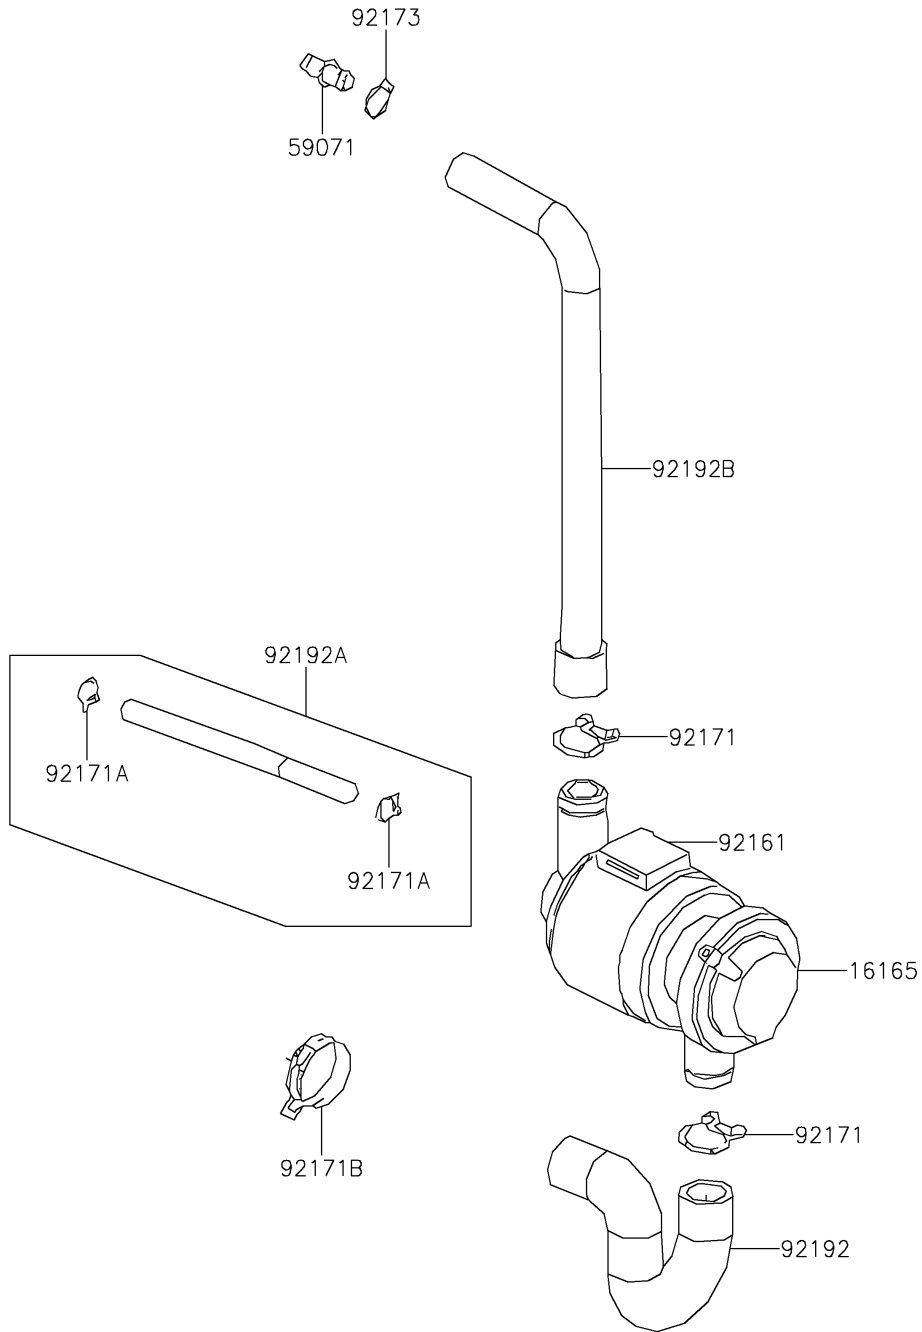

2021 BRUTE FORCE® 300 PARTS DIAGRAM

Second Air

E1132

2021 BRUTE FORCE® 300 PARTS LIST

Second Air

ITEM NAME	PART NUMBER	QUANTITY
SEPARATOR (Ref # 16165)	16165-Y004	1
JOINT (Ref # 59071)	59071-Y001	1
DAMPER (Ref # 92161)	92161-Y008	1
CLAMP (Ref # 92171)	92171-Y016	2
CLAMP (Ref # 92171A)	92171-Y017	2
CLAMP (Ref # 92171B)	92171-Y022	1
CLAMP (Ref # 92173)	92173-Y020	1
TUBE (Ref # 92192)	92192-Y020	1
TUBE,VACUUM (Ref # 92192A)	92192-Y021	1
TUBE (Ref # 92192B)	92192-Y022	1