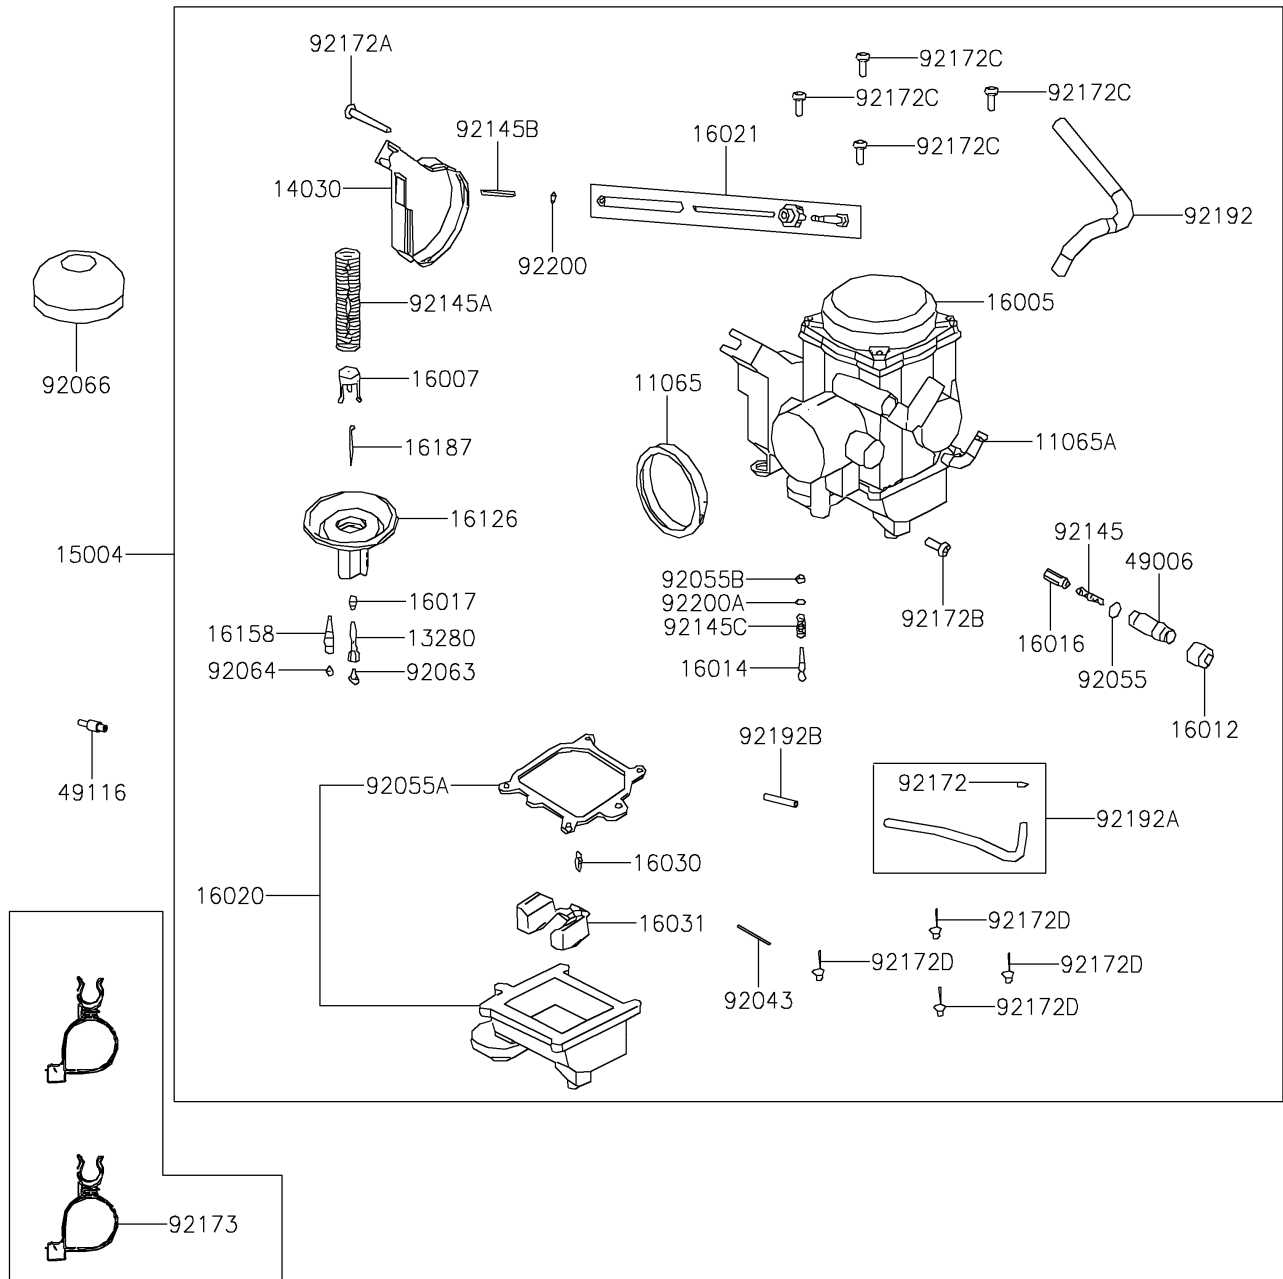

# 2021 BRUTE FORCE® 300 PARTS DIAGRAM

Carburetor

E1611

## 2021 BRUTE FORCE® 300 PARTS LIST

### Carburetor

| ITEM NAME                                 | PART NUMBER | QUANTITY |
|---|-------------|----------|
| SPRING,THROTTLE STOP SCREW (Ref # 92145B) | 92145-Y033  | 1        |
| SPRING (Ref # 92145C)                     | 92145-Y034  | 1        |
| CLAMP (Ref # 92172)                       | 92172-Y023  | 1        |
| SCREW,PAN (Ref # 92172A)                  | 92172-Y033  | 1        |
| SCREW,DRAIN (Ref # 92172B)                | 92172-Y034  | 1        |
| SCREW,PAN,4X8 (Ref # 92172C)              | 92172-Y035  | 4        |
| SCREW,PAN,4X14 (Ref # 92172D)             | 92172-Y036  | 4        |
| CLAMP (Ref # 92173)                       | 92173-Y028  | 2        |
| TUBE (Ref # 92192)                        | 92192-Y014  | 1        |
| TUBE,ASSY (Ref # 92192A)                  | 92192-Y024  | 1        |
| TUBE,PINK (Ref # 92192B)                  | 92192-Y028  | 1        |
| WASHER (Ref # 92200)                      | 92200-Y037  | 1        |
| WASHER (Ref # 92200A)                     | 92200-Y038  | 1        |