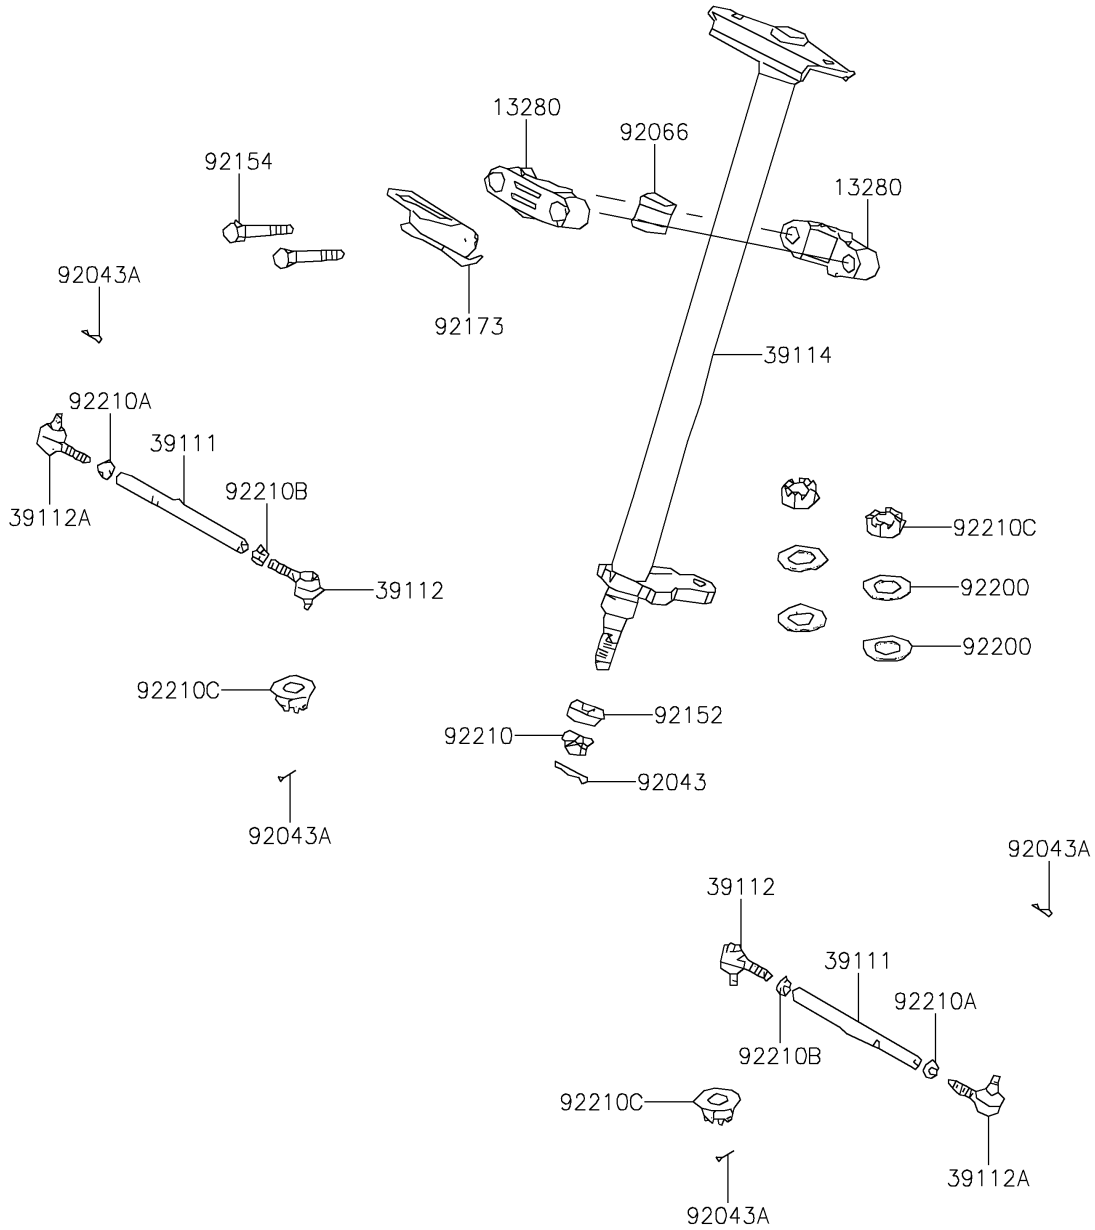

2021 BRUTE FORCE® 300 PARTS DIAGRAM

Steering Shaft

F2121

2021 BRUTE FORCE® 300 PARTS LIST

Steering Shaft

ITEM NAME	PART NUMBER	QUANTITY
HOLDER,STEERING (Ref # 13280)	13280-Y015	2
ROD-TIE (Ref # 39111)	39111-Y002	2
RODEND-TIE (Ref # 39112)	39112-Y005	2
RODEND-TIE (Ref # 39112A)	39112-Y006	2
SHAFT-COMP-STRG (Ref # 39114)	39114-Y002	1
PIN,3X25 (Ref # 92043)	92043-Y009	1
PIN,2.5X25 (Ref # 92043A)	92043-Y018	4
PLUG (Ref # 92066)	92066-Y011	1
COLLAR (Ref # 92152)	92152-Y019	1
BOLT,FANGE,8X60 (Ref # 92154)	92154-Y024	2
CLAMP,STEERING HOLDER (Ref # 92173)	92173-Y012	1
WASHER,10MM (Ref # 92200)	92200-Y047	4
NUT,14MM (Ref # 92210)	92210-Y012	1
NUT,10MM (Ref # 92210A)	92210-Y021	2
NUT,10MM (Ref # 92210B)	92210-Y022	2
NUT (Ref # 92210C)	92210-Y043	4