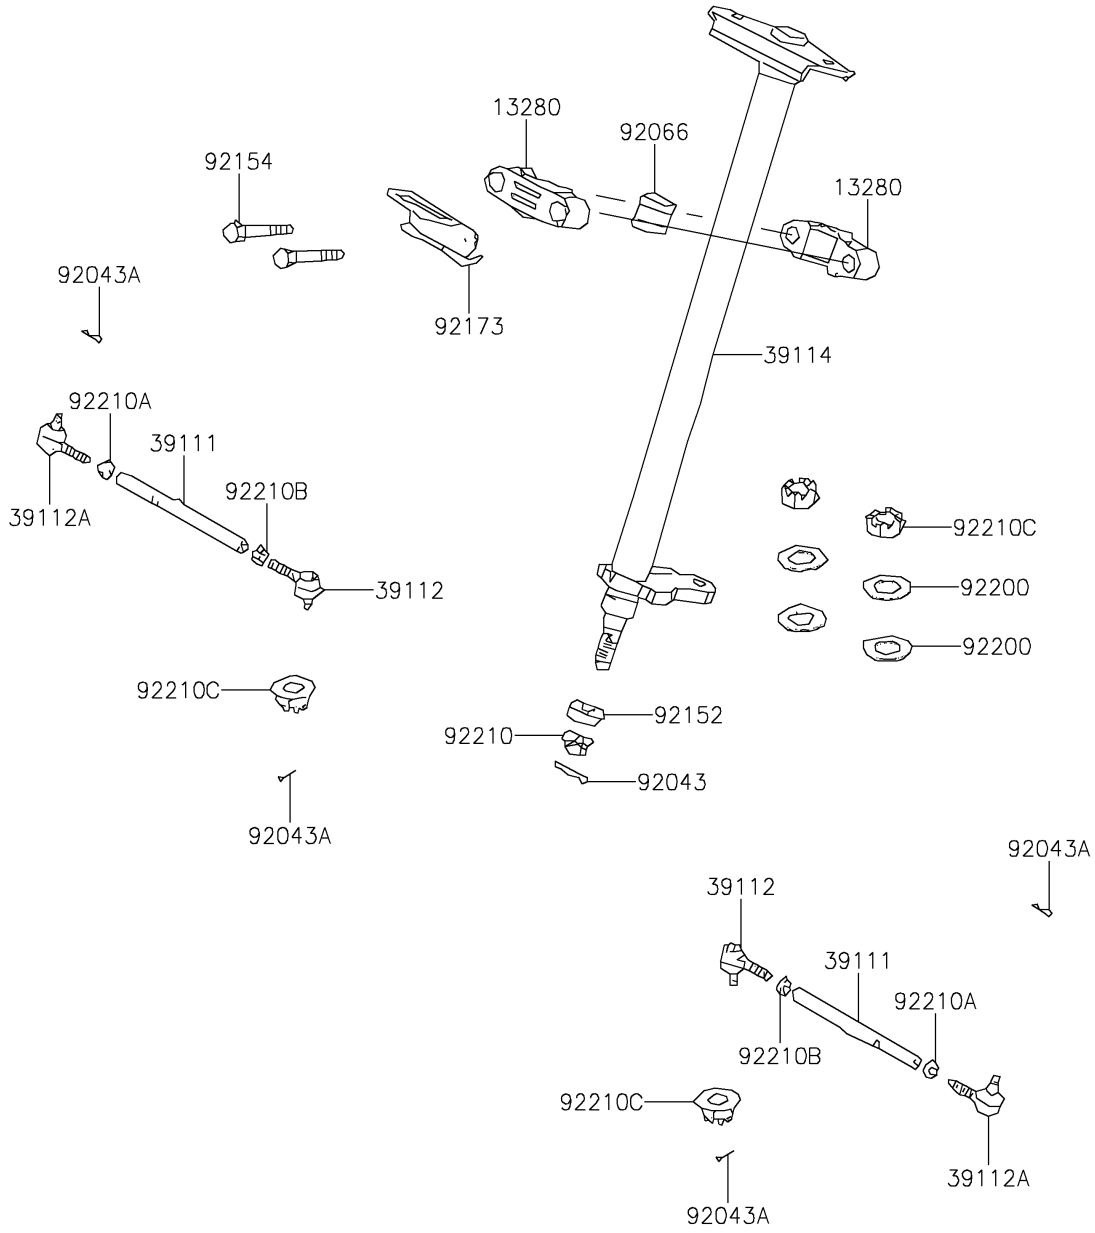

2021 BRUTE FORCE® 300 PARTS DIAGRAM

Steering Shaft

F2121

2021 BRUTE FORCE® 300 PARTS LIST

Steering Shaft

ITEM NAME	PART NUMBER	QUANTITY
HOLDER,STEERING (Ref # 13280)	13280-Y015	2
ROD-TIE (Ref # 39111)	39111-Y002	2
RODEND-TIE (Ref # 39112)	39112-Y005	2
RODEND-TIE (Ref # 39112A)	39112-Y006	2
SHAFT-COMP-STRG (Ref # 39114)	39114-Y002	1
PIN,3X25 (Ref # 92043)	92043-Y009	1
PIN,2.5X25 (Ref # 92043A)	92043-Y018	4
PLUG (Ref # 92066)	92066-Y011	1
COLLAR (Ref # 92152)	92152-Y019	1
BOLT,FANGE,8X60 (Ref # 92154)	92154-Y024	2
CLAMP,STEERING HOLDER (Ref # 92173)	92173-Y012	1
WASHER,10MM (Ref # 92200)	92200-Y047	4
NUT,14MM (Ref # 92210)	92210-Y012	1
NUT,10MM (Ref # 92210A)	92210-Y021	2
NUT,10MM (Ref # 92210B)	92210-Y022	2
NUT (Ref # 92210C)	92210-Y043	4