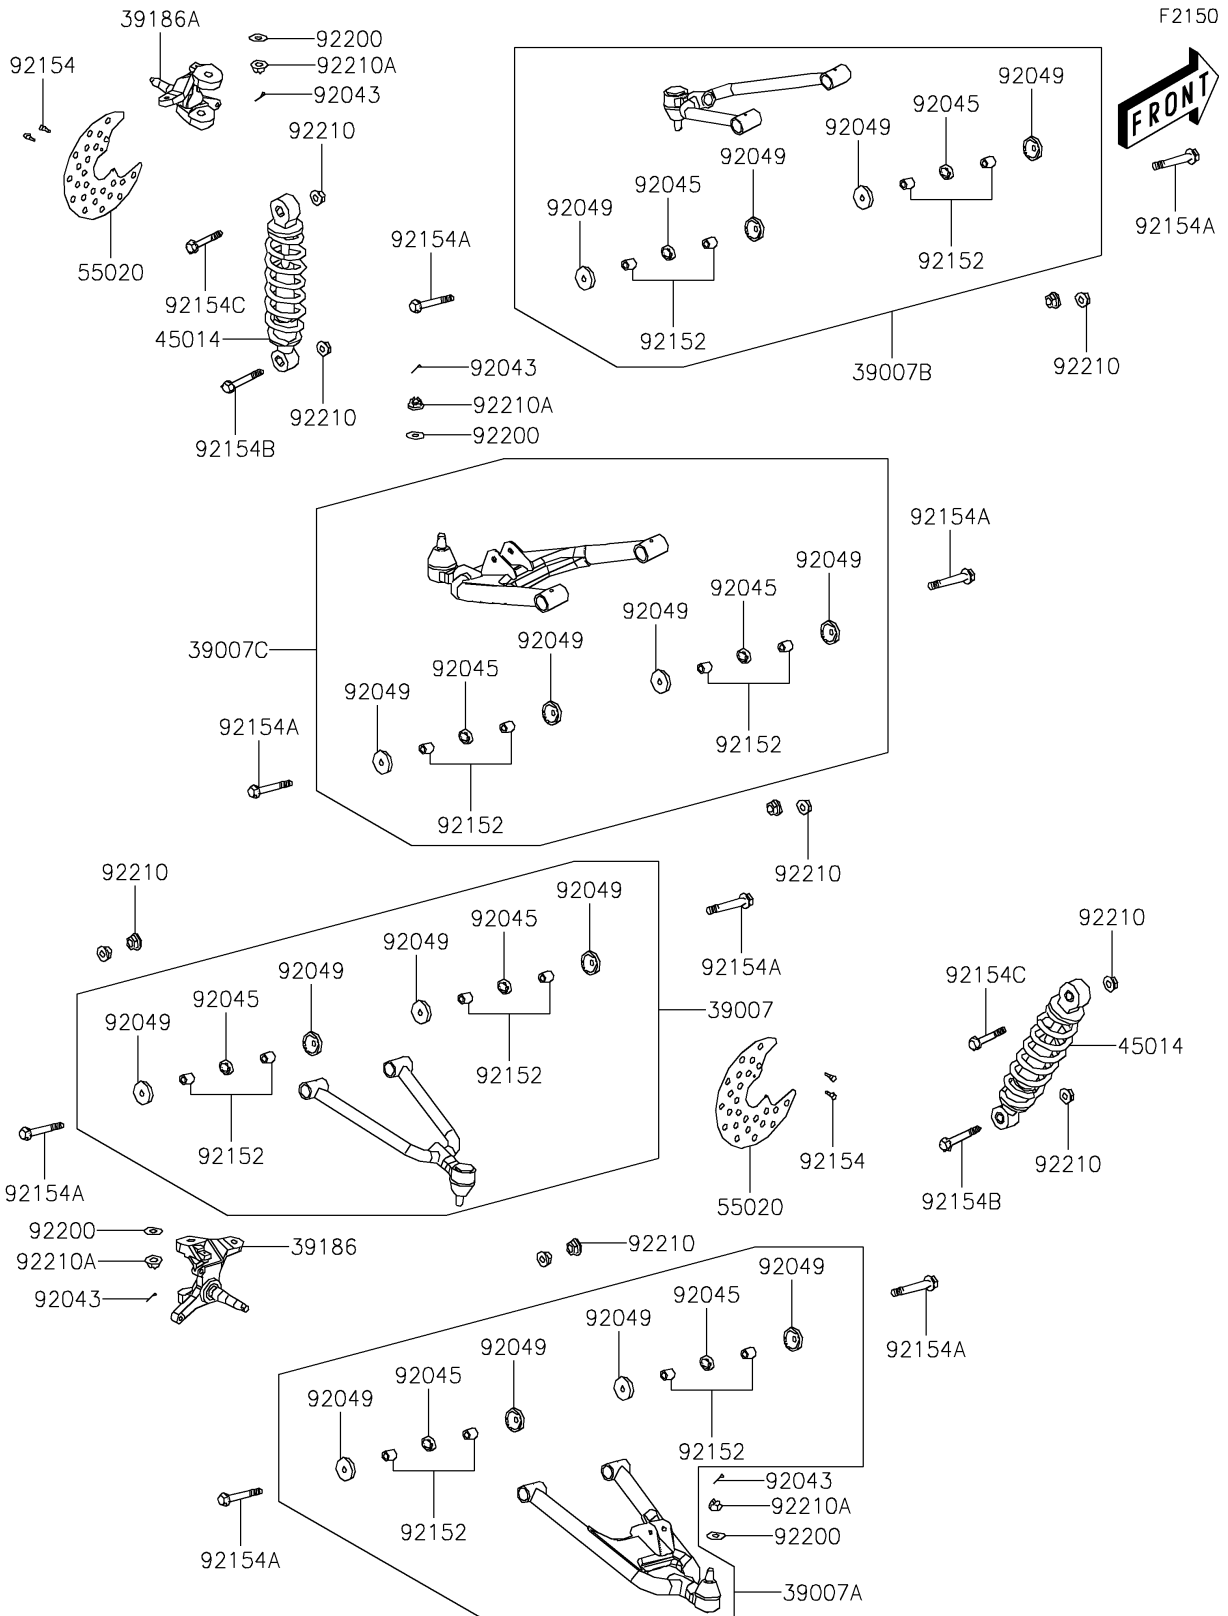

2021 BRUTE FORCE® 300 PARTS DIAGRAM

Suspension

2021 BRUTE FORCE® 300 PARTS LIST

Suspension

ITEM NAME	PART NUMBER	QUANTITY
ARM-SUSP,FR,UPP,RH,BLACK (Ref # 39007)	39007-Y003-945	1
ARM-SUSP,FR,LWR,RH,BLACK (Ref # 39007A)	39007-Y004-945	1
ARM-SUSP,FR,UPP,LH,BLACK (Ref # 39007B)	39007-Y005-945	1
ARM-SUSP,FR,LWR,LH,BLACK (Ref # 39007C)	39007-Y006-945	1
KNUCKLE,RH (Ref # 39186)	39186-Y003	1
KNUCKLE,LH (Ref # 39186A)	39186-Y004	1
SHOCKABSORBER,FR,BLACK (Ref # 45014)	45014-Y004-935	2
GUARD,BRAKE DISK (Ref # 55020)	55020-Y007	2
PIN,3X25 (Ref # 92043)	92043-Y009	4
BEARING-BALL,6000 (Ref # 92045)	92045-Y026	8
SEAL-OIL,SEAL-OIL,18X26X4 (Ref # 92049)	92049-Y018	16
COLLAR (Ref # 92152)	92152-Y023	16
BOLT,FLANGE,6X10 (Ref # 92154)	92154-Y038	4
BOLT,FLANGE,10X57 (Ref # 92154A)	92154-Y039	8
BOLT,FLANGE,10X50 (Ref # 92154B)	92154-Y040	2
BOLT,FLANGE,10X40 (Ref # 92154C)	92154-Y041	2
WASHER,12X26X2.3 (Ref # 92200)	92200-Y046	4
NUT,10MM (Ref # 92210)	92210-Y009	12
NUT,12MM (Ref # 92210A)	92210-Y023	4