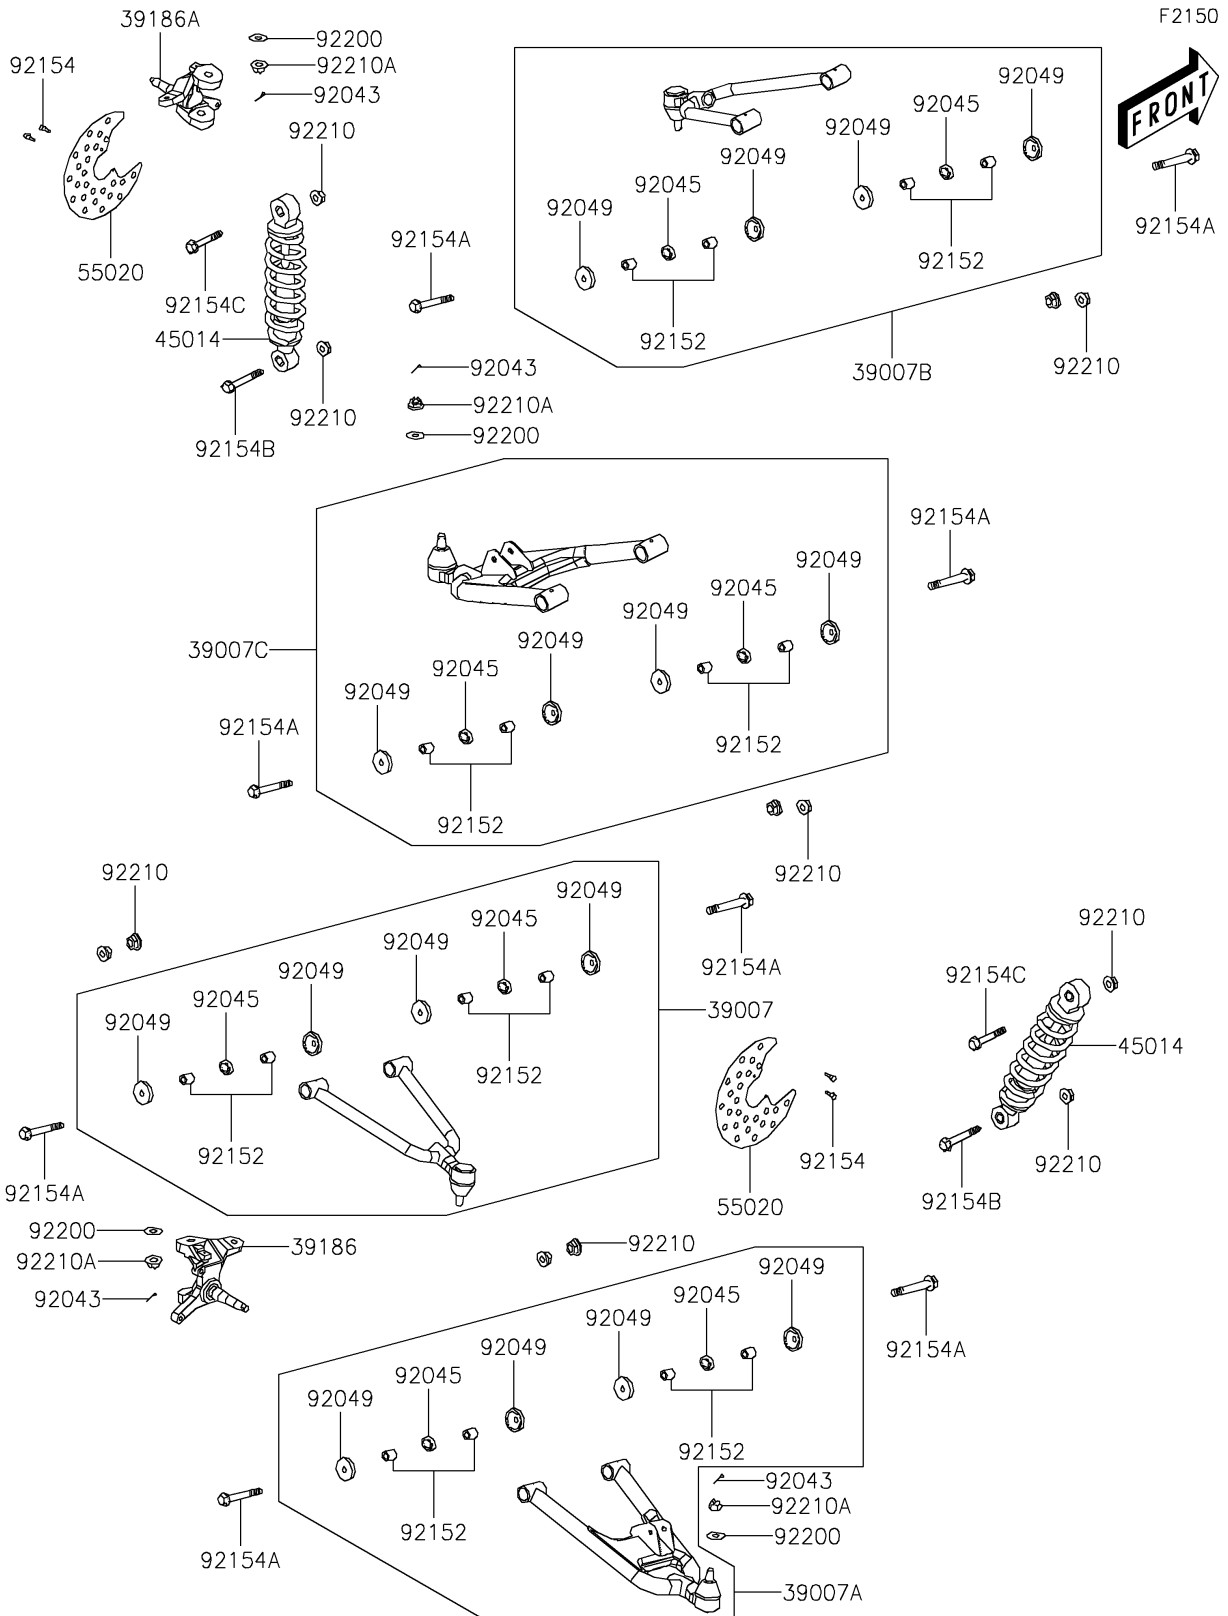

# 2021 BRUTE FORCE® 300 PARTS DIAGRAM

## Suspension

## 2021 BRUTE FORCE® 300 PARTS LIST

### Suspension

ITEM NAME	PART NUMBER	QUANTITY
ARM-SUSP,FR,UPP,RH,BLACK (Ref # 39007)	39007-Y003-945	1
ARM-SUSP,FR,LWR,RH,BLACK (Ref # 39007A)	39007-Y004-945	1
ARM-SUSP,FR,UPP,LH,BLACK (Ref # 39007B)	39007-Y005-945	1
ARM-SUSP,FR,LWR,LH,BLACK (Ref # 39007C)	39007-Y006-945	1
KNUCKLE,RH (Ref # 39186)	39186-Y003	1
KNUCKLE,LH (Ref # 39186A)	39186-Y004	1
SHOCKABSORBER,FR,BLACK (Ref # 45014)	45014-Y004-935	2
GUARD,BRAKE DISK (Ref # 55020)	55020-Y007	2
PIN,3X25 (Ref # 92043)	92043-Y009	4
BEARING-BALL,6000 (Ref # 92045)	92045-Y026	8
SEAL-OIL,SEAL-OIL,18X26X4 (Ref # 92049)	92049-Y018	16
COLLAR (Ref # 92152)	92152-Y023	16
BOLT,FLANGE,6X10 (Ref # 92154)	92154-Y038	4
BOLT,FLANGE,10X57 (Ref # 92154A)	92154-Y039	8
BOLT,FLANGE,10X50 (Ref # 92154B)	92154-Y040	2
BOLT,FLANGE,10X40 (Ref # 92154C)	92154-Y041	2
WASHER,12X26X2.3 (Ref # 92200)	92200-Y046	4
NUT,10MM (Ref # 92210)	92210-Y009	12
NUT,12MM (Ref # 92210A)	92210-Y023	4