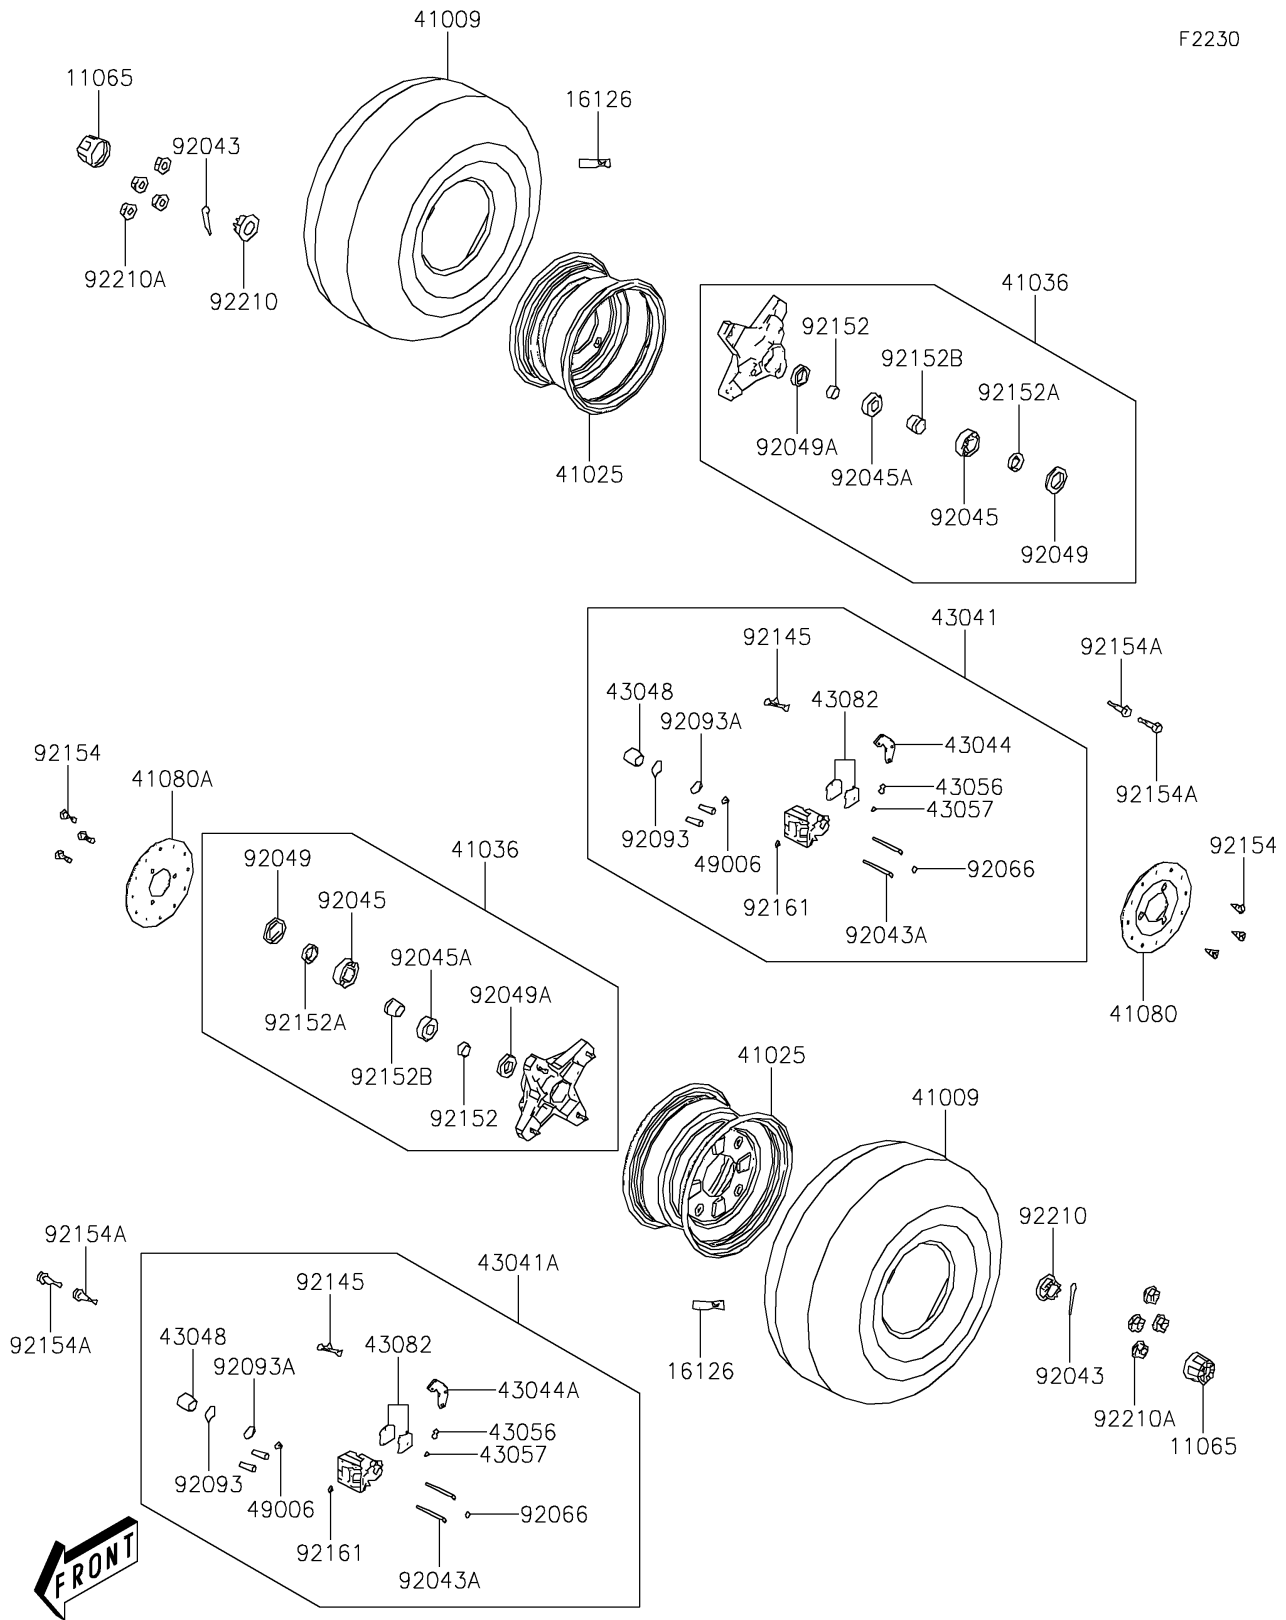

2021 BRUTE FORCE® 300 PARTS DIAGRAM

Front Hub

F2230

2021 BRUTE FORCE® 300 PARTS LIST

Front Hub

ITEM NAME	PART NUMBER	QUANTITY
CAP,WHEEL (Ref # 11065)	11065-Y015	2
VALVE,RIM (Ref # 16126)	16126-Y001	2
TIRE,FR (Ref # 41009)	41009-Y004	2
RIM,FR,BLACK (Ref # 41025)	41025-Y004-935	2
HUB-ASSY,FR (Ref # 41036)	41036-Y004	2
DISC,FR,RH (Ref # 41080)	41080-Y002	1
DISC,FR,LH (Ref # 41080A)	41080-Y003	1
CALIPER-ASSY,FR,RH (Ref # 43041)	43041-Y002	1
CALIPER-ASSY,FR,LH (Ref # 43041A)	43041-Y003	1
HOLDER-COMP-CALIPER,FR (Ref # 43044)	43044-Y001	1
HOLDER-COMP-CALIPER,FR,LH (Ref # 43044A)	43044-Y005	1
PISTON-CALIPER (Ref # 43048)	43048-Y002	2
BREATHER-BRAKE (Ref # 43056)	43056-Y001	2
CAP-BREATHER (Ref # 43057)	43057-Y001	2
PAD-ASSY-BRAKE (Ref # 43082)	43082-Y003	2
BOOT,CALIPER (Ref # 49006)	49006-Y005	2
PIN,3X25 (Ref # 92043)	92043-Y011	2
PIN,HANGER (Ref # 92043A)	92043-Y019	4
BEARING-BALL,6004 (Ref # 92045)	92045-Y024	2
BEARING-BALL,6202 (Ref # 92045A)	92045-Y025	2
SEAL-OIL,28X42X7 (Ref # 92049)	92049-Y016	2
SEAL-OIL,20X35X7 (Ref # 92049A)	92049-Y017	2
PLUG (Ref # 92066)	92066-Y001	2
SEAL,DUST (Ref # 92093)	92093-Y005	2
SEAL,PISTON (Ref # 92093A)	92093-Y006	2
SPRING,PAD (Ref # 92145)	92145-Y035	2
COLLAR (Ref # 92152)	92152-Y020	2
COLLAR (Ref # 92152A)	92152-Y021	2
COLLAR (Ref # 92152B)	92152-Y022	2

2021 BRUTE FORCE® 300 PARTS LIST

Front Hub

ITEM NAME	PART NUMBER	QUANTITY
BOLT,8X24 (Ref # 92154)	92154-Y025	6
BOLT,FLANGE,8X20 (Ref # 92154A)	92154-Y053	4
DAMPER (Ref # 92161)	92161-Y012	2
NUT,14MM (Ref # 92210)	92210-Y025	2
NUT,10MM (Ref # 92210A)	92210-Y044	8