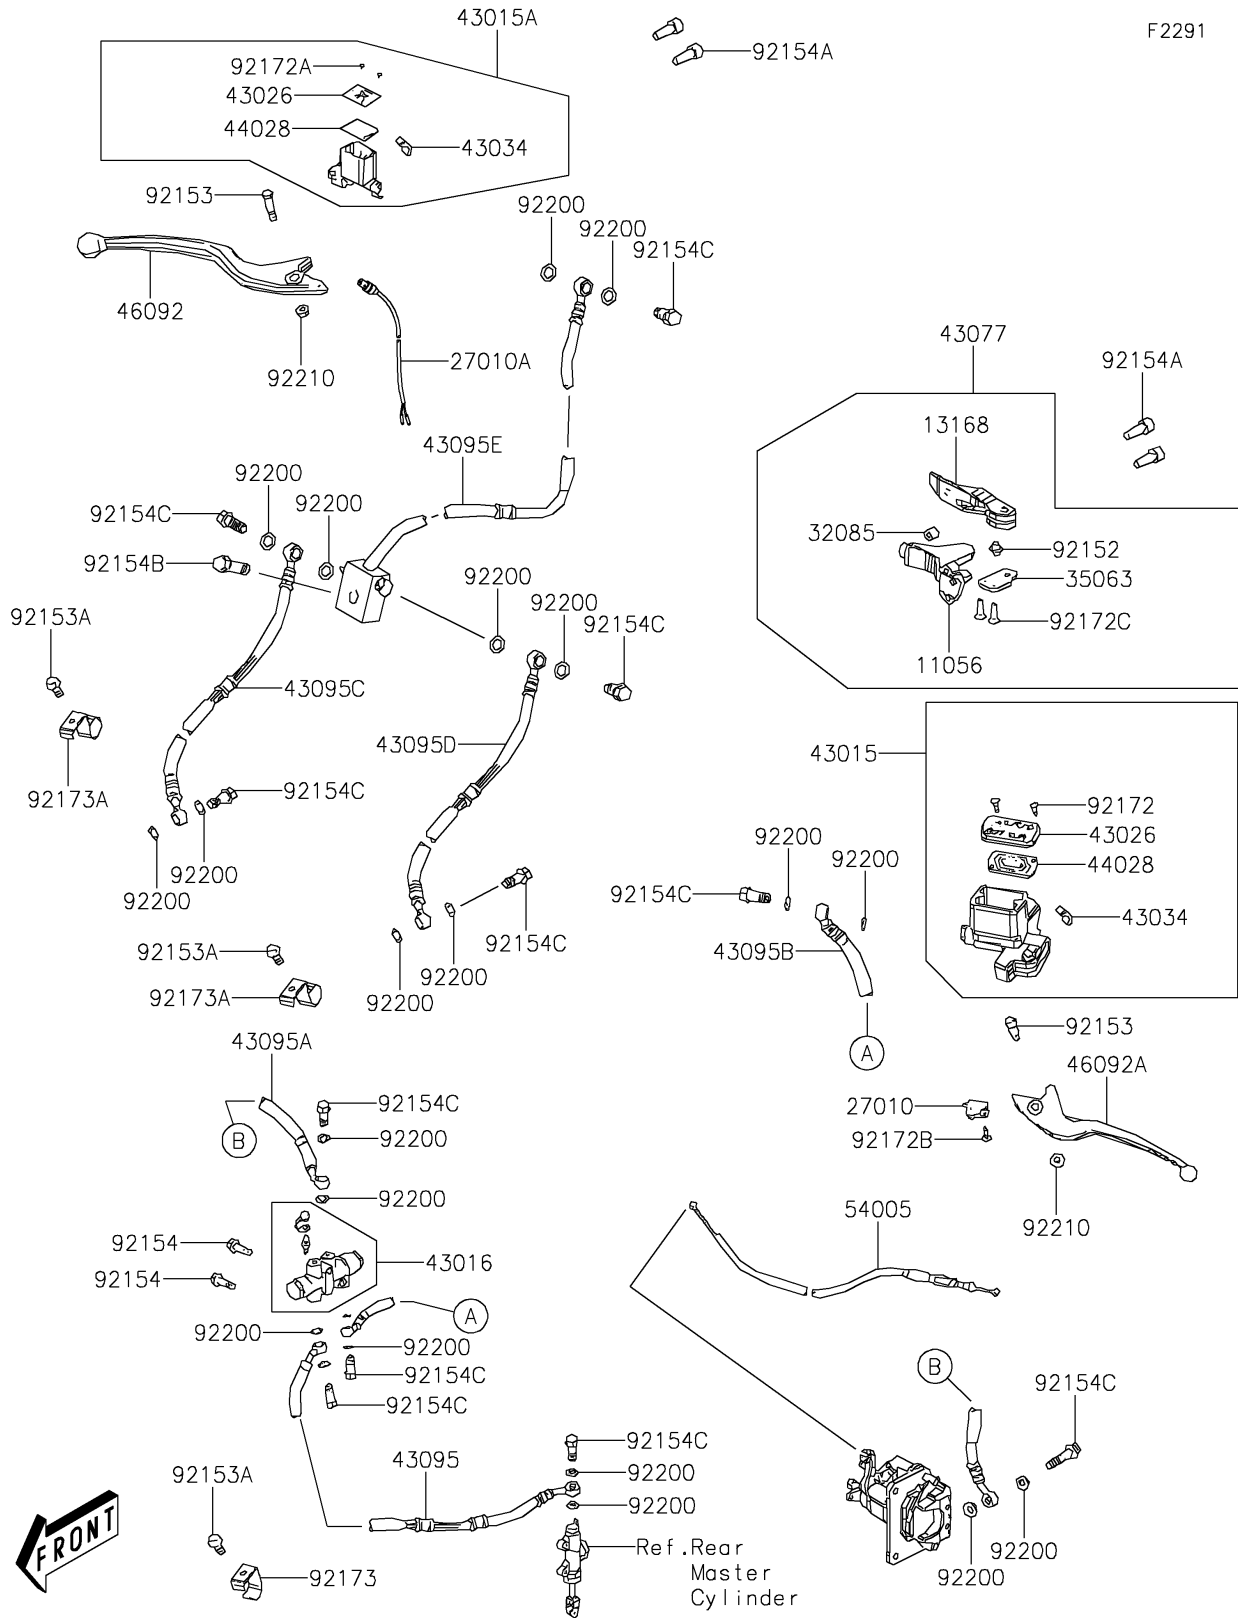

2021 BRUTE FORCE® 300 PARTS DIAGRAM

Front Master Cylinder

2021 BRUTE FORCE® 300 PARTS LIST

Front Master Cylinder

ITEM NAME	PART NUMBER	QUANTITY
BRACKET,BRAKE LEVER (Ref # 11056)	11056-Y008	1
LEVER,BRAKE (Ref # 13168)	13168-Y002	1
SWITCH,STOP (Ref # 27010)	27010-Y004	1
SWITCH,FR,STOP (Ref # 27010A)	27010-Y005	1
STOPPER,BRAKE LEVER (Ref # 32085)	32085-Y004	1
STAY,BRAKE LEVER (Ref # 35063)	35063-Y017	1
CYLINDER-ASSY-MASTER,RR (Ref # 43015)	43015-Y002	1
CYLINDER-ASSY-MASTER,FR (Ref # 43015A)	43015-Y003	1
CYLINDER-MASTER (Ref # 43016)	43016-Y001	1
CAP-BRAKE (Ref # 43026)	43026-Y002	2
HOLDER-BRAKE,MASTER CYLINDER (Ref # 43034)	43034-Y001	2
LEVER-ASSY-BRAKE (Ref # 43077)	43077-Y001	1
HOSE-BRAKE,RR (Ref # 43095)	43095-Y002	1
HOSE-BRAKE (Ref # 43095A)	43095-Y003	1
HOSE-BRAKE,FR (Ref # 43095B)	43095-Y004	1
HOSE-BRAKE,FR,LWR,RH (Ref # 43095C)	43095-Y005	1
HOSE-BRAKE,FR,LWR,LH (Ref # 43095D)	43095-Y006	1
HOSE-BRAKE,FR,UPP (Ref # 43095E)	43095-Y007	1
DIAPHRAGM (Ref # 44028)	44028-Y001	2
LEVER-GRIP,RH (Ref # 46092)	46092-Y004	1
LEVER-GRIP,LH,E.D.BLACK (Ref # 46092A)	46092-Y005-943	1
CABLE-BRAKE (Ref # 54005)	54005-Y002	1
COLLAR (Ref # 92152)	92152-Y026	1
BOLT (Ref # 92153)	92153-Y008	2
BOLT,FLANGE,6X12 (Ref # 92153A)	92153-Y023	3
BOLT,FLANGE,6X35 (Ref # 92154)	92154-Y020	2
BOLT,SOCKET,6X20 (Ref # 92154A)	92154-Y022	4
BOLT,FLANGE,8X28 (Ref # 92154B)	92154-Y106	1
BOLT,10X22 (Ref # 92154C)	92154-Y114	11

2021 BRUTE FORCE® 300 PARTS LIST

Front Master Cylinder

ITEM NAME	PART NUMBER	QUANTITY
SCREW,4X12 (Ref # 92172)	92172-Y011	2
SCREW,4X12 (Ref # 92172A)	92172-Y040	2
SCREW,4X12 (Ref # 92172B)	92172-Y046	1
SCREW,6X12 (Ref # 92172C)	92172-Y048	2
CLAMP,HOSE (Ref # 92173)	92173-Y009	1
CLAMP,HOSE (Ref # 92173A)	92173-Y010	2
WASHER (Ref # 92200)	92200-Y015	22
NUT,6MM (Ref # 92210)	92210-Y026	2