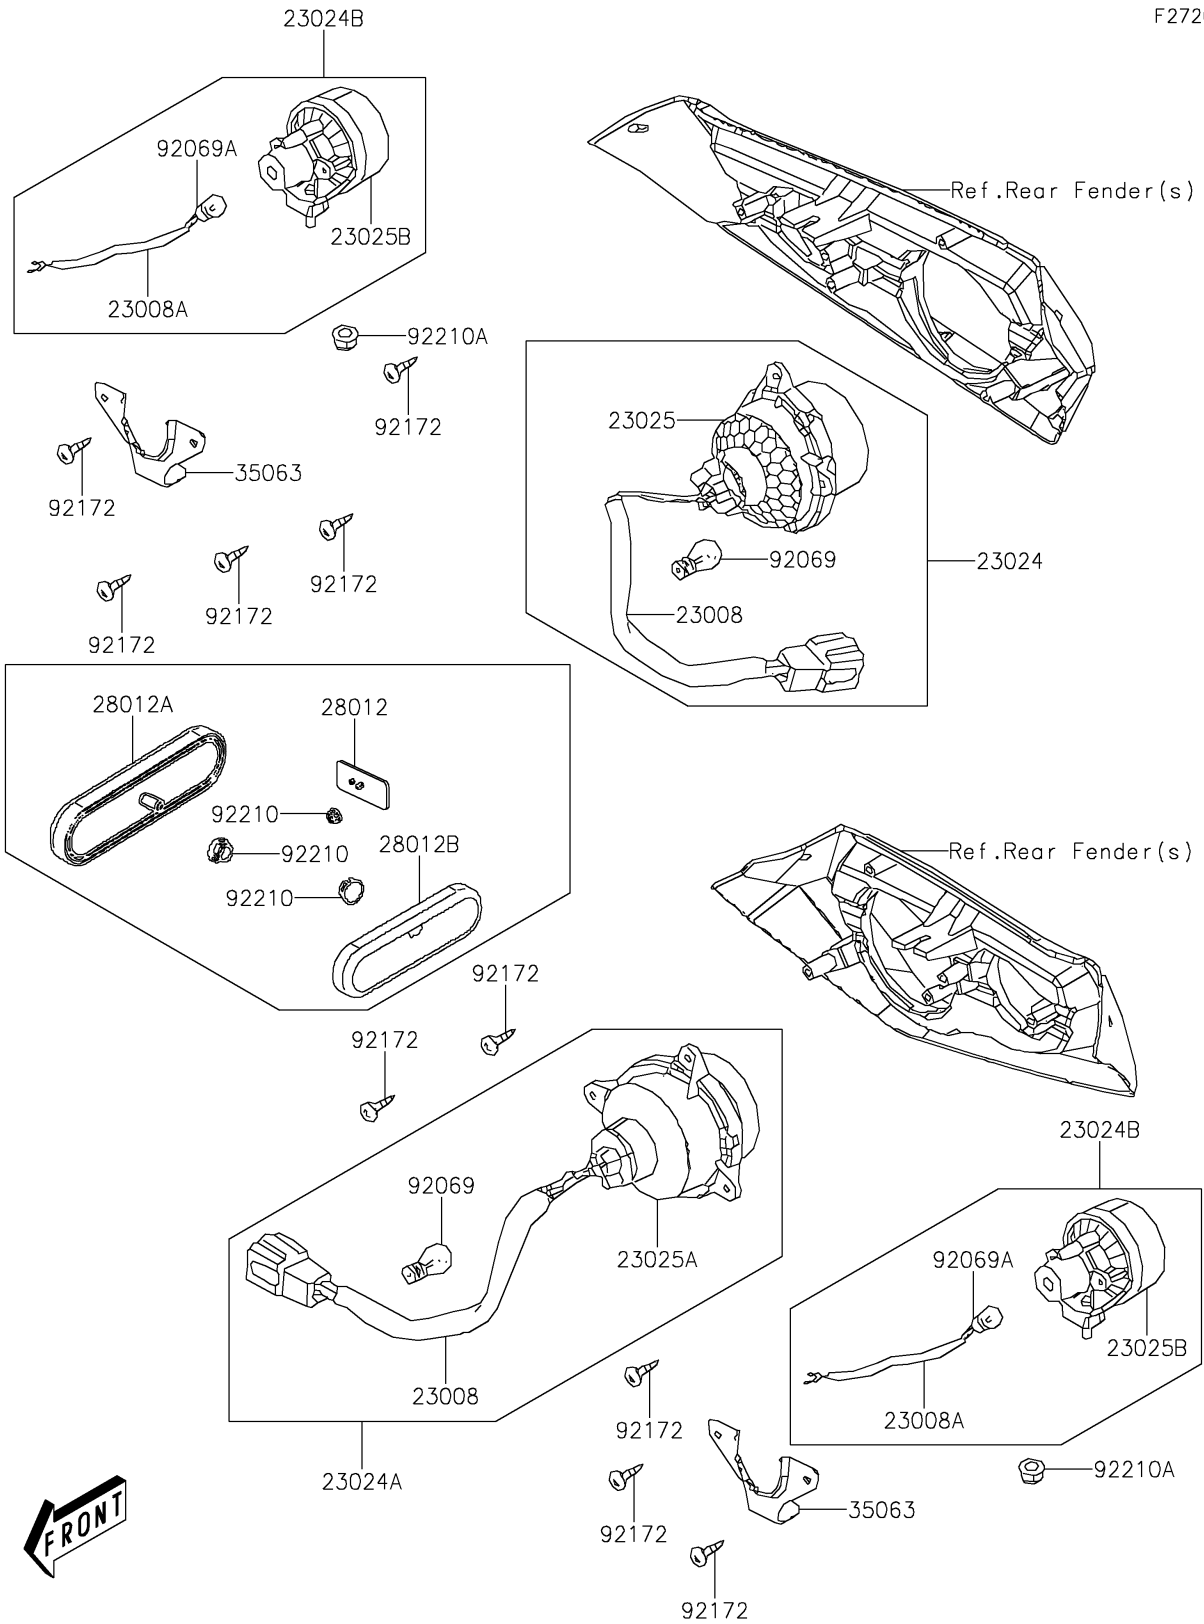

# 2021 BRUTE FORCE® 300 PARTS DIAGRAM

Taillight(s)

F2720

## 2021 BRUTE FORCE® 300 PARTS LIST

### Taillight(s)

ITEM NAME	PART NUMBER	QUANTITY
SOCKET-ASSY,TAIL LAMP (Ref # 23008)	23008-Y004	2
SOCKET-ASSY (Ref # 23008A)	23008-Y005	2
LAMP-ASSY-TAIL,RH (Ref # 23024)	23024-Y001	1
LAMP-ASSY-TAIL,LH (Ref # 23024A)	23024-Y002	1
LAMP-ASSY-TAIL (Ref # 23024B)	23024-Y003	2
LAMP-TAIL,RH (Ref # 23025)	23025-Y003	1
LAMP-TAIL,LH (Ref # 23025A)	23025-Y004	1
LAMP-TAIL (Ref # 23025B)	23025-Y005	2
REFLECTOR-REFLEX (Ref # 28012)	28012-Y003	1
REFLECTOR-REFLEX (Ref # 28012A)	28012-Y005	2
REFLECTOR-REFLEX (Ref # 28012B)	28012-Y006	2
STAY,TAIL LAMP (Ref # 35063)	35063-Y009	2
BULB (Ref # 92069)	92069-Y001	2
BULB,12V 5W (Ref # 92069A)	92069-Y004	2
SCREW,TAPPING,5X16 (Ref # 92172)	92172-Y020	10
NUT,FLANGE,5MM (Ref # 92210)	92210-Y033	5
NUT,FLANGE,5MM (Ref # 92210A)	92210-Y053	2