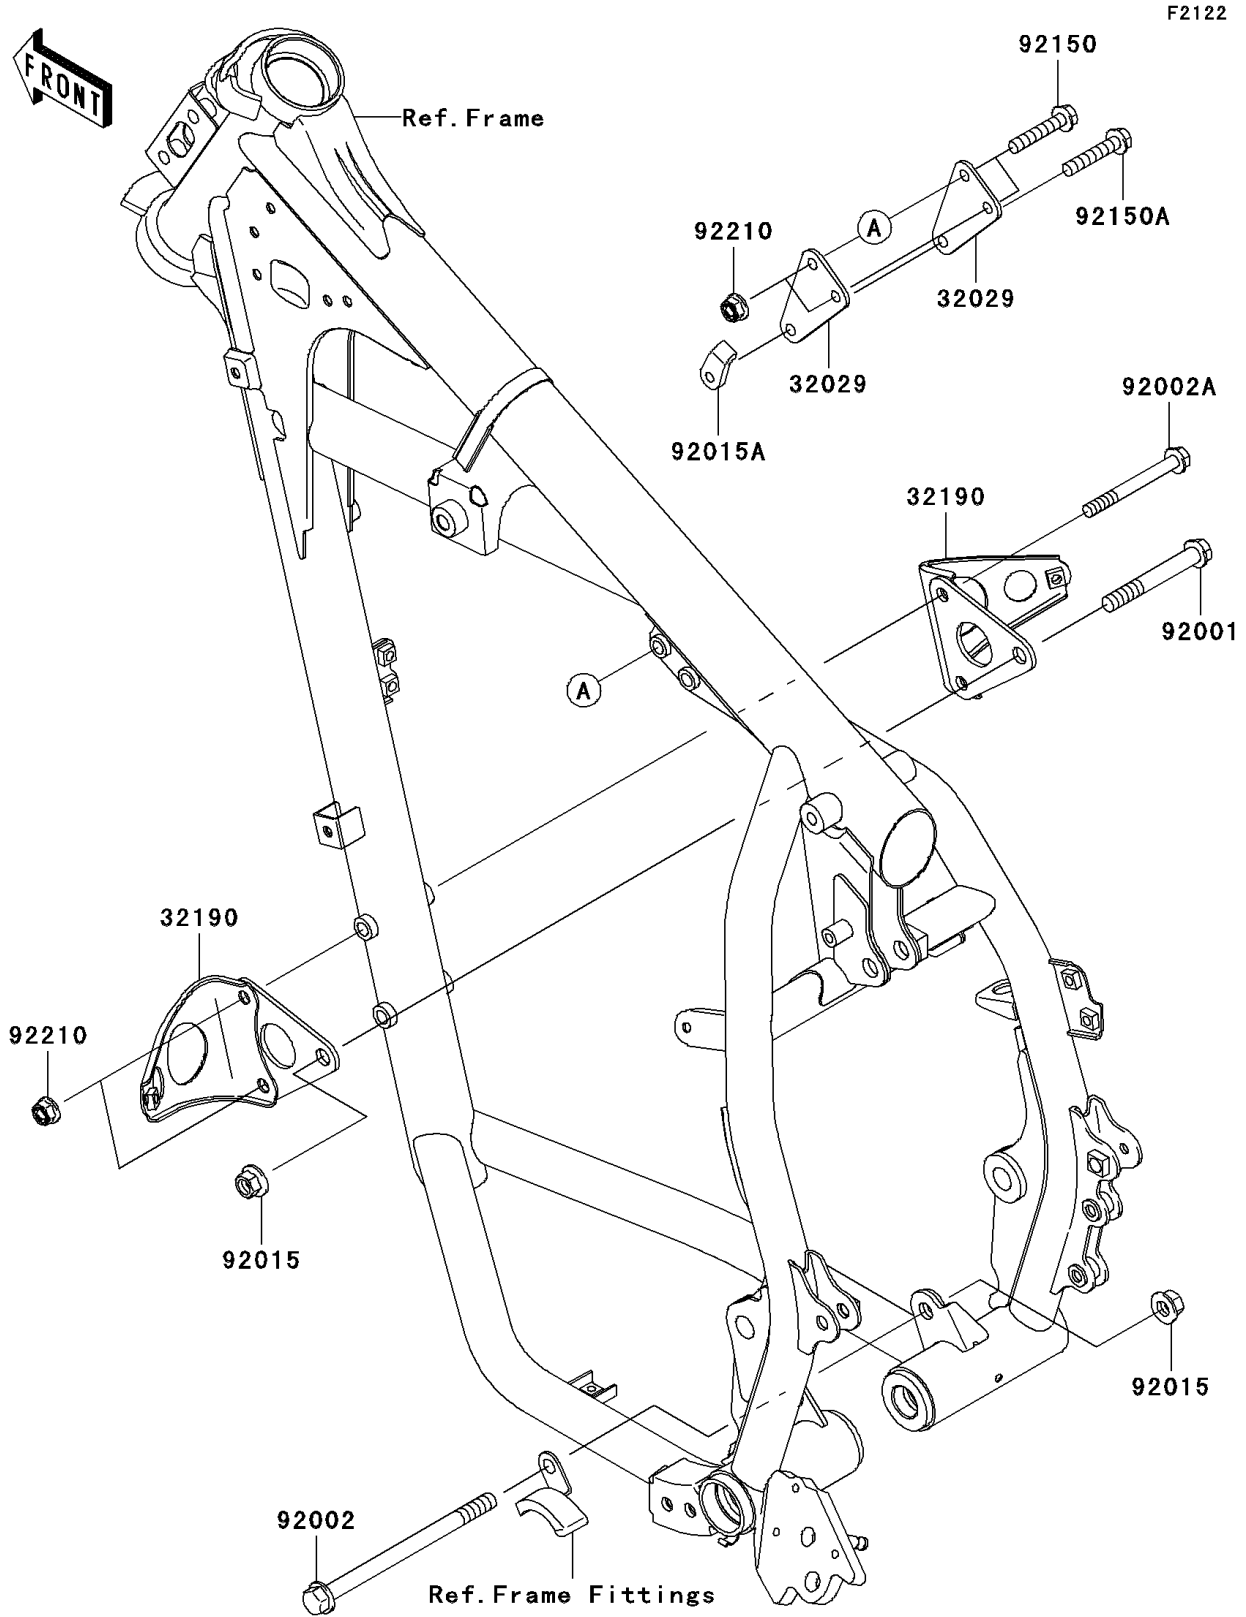

2008 KLR™ 650 PARTS DIAGRAM

Engine Mount

2008 KLR™ 650 PARTS LIST

Engine Mount

ITEM NAME	PART NUMBER	QUANTITY
BRACKET-ENGINE (Ref # 32029)	32029-1956	2
BRACKET-ENGINE,FR (Ref # 32190)	32190-0258	2
BOLT,10X75 (Ref # 92001)	92001-4021	1
BOLT,10X145 (Ref # 92002)	92002-1348	1
BOLT,FLANGED,8X75 (Ref # 92002A)	92002-1481	2
NUT,FLANGED,10MM (Ref # 92015)	92015-1415	2
NUT,PLATE,8MM (Ref # 92015A)	92015-1673	1
BOLT,FLANGED,8X42 (Ref # 92150)	92150-1415	2
BOLT,FLANGED,8X42 (Ref # 92150A)	92150-1925	1
NUT,FLANGED,LOCK,8MM (Ref # 92210)	92210-0159	4