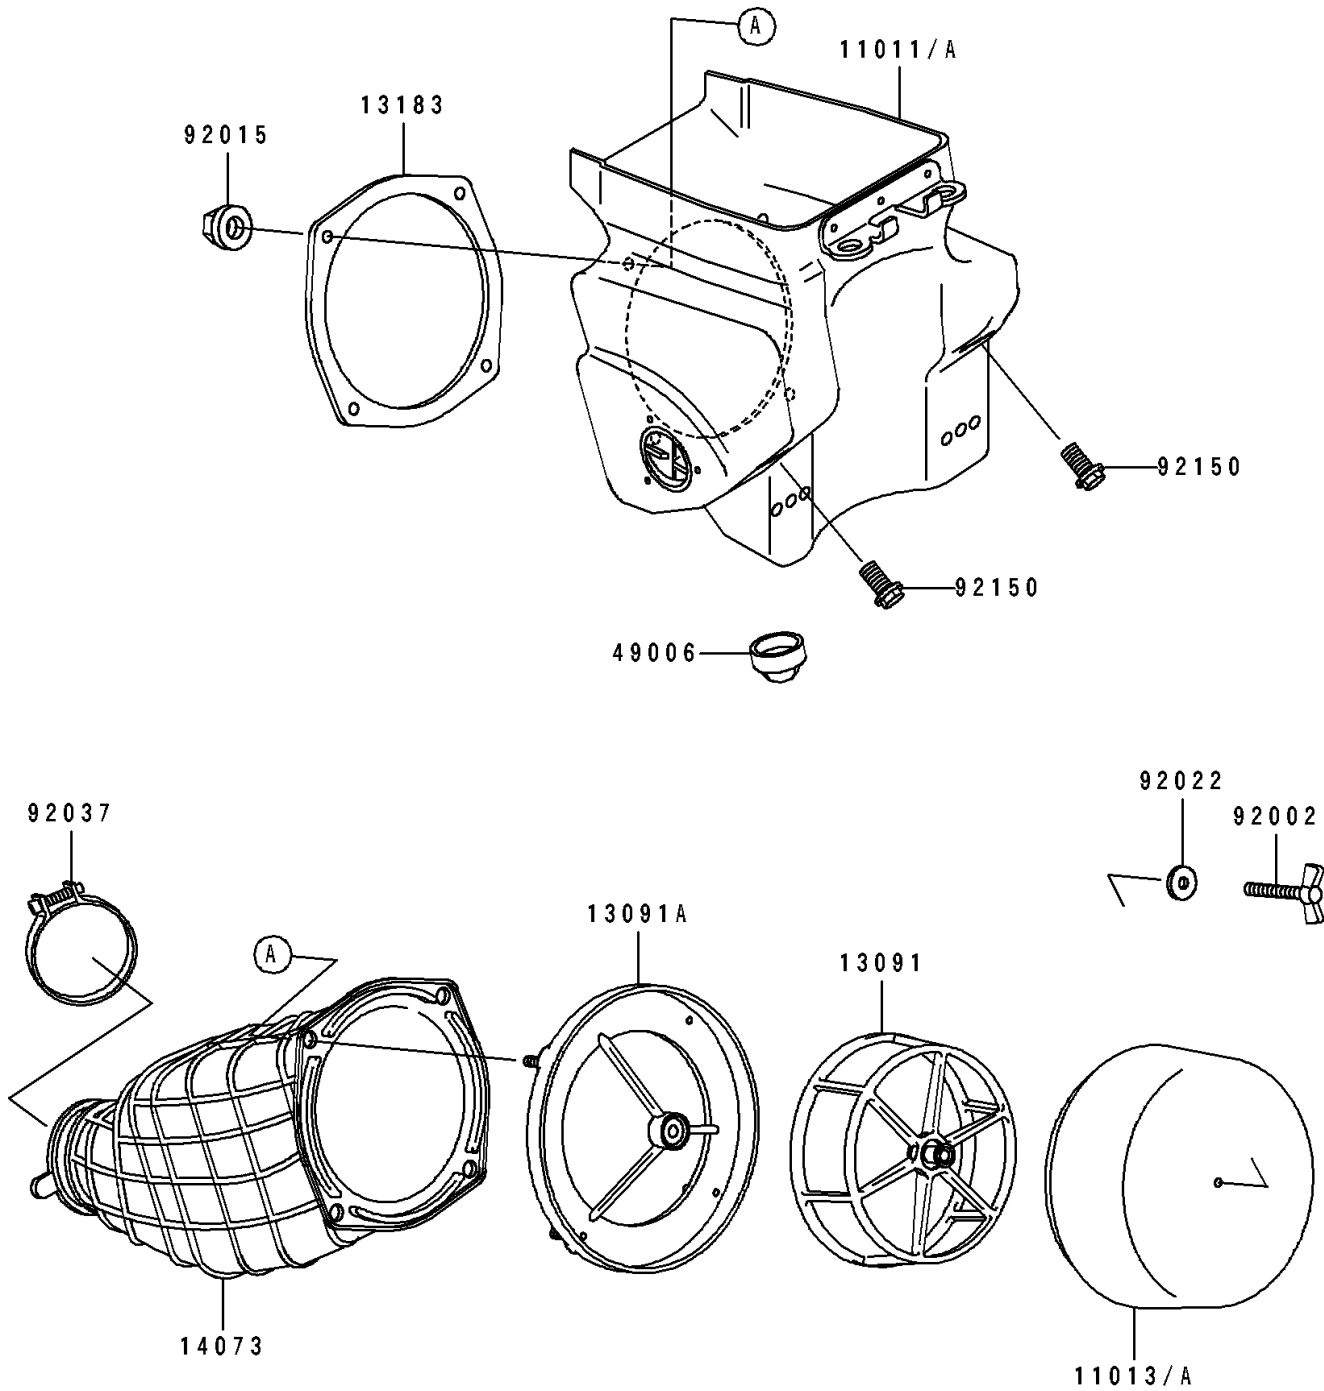

1989 KX500 PARTS DIAGRAM

Air Filter

E1130

1989 KX500 PARTS LIST

Air Filter

ITEM NAME	PART NUMBER	QUANTITY
CASE-AIR FILTER (Ref # 11011)	11011-1299	1
ELEMENT-AIR FILTER (Ref # 11013)	11013-1194	1
HOLDER,ELEMENT (Ref # 13091)	13091-1454	1
HOLDER (Ref # 13091A)	13091-1594	1
PLATE,DUCT FITTING (Ref # 13183)	13183-1046	1
DUCT (Ref # 14073)	14073-1360	1
BOOT (Ref # 49006)	49006-1248	1
BOLT,WING (Ref # 92002)	92002-1719	1
NUT,FLANGED,5MM (Ref # 92015)	92015-1259	4
WASHER,6.5X20X1.6 (Ref # 92022)	92022-125	1
CLAMP,AIR FILTER (Ref # 92037)	92037-1409	1
BOLT,FLANGED,6X16 (Ref # 92150)	92150-1506	2