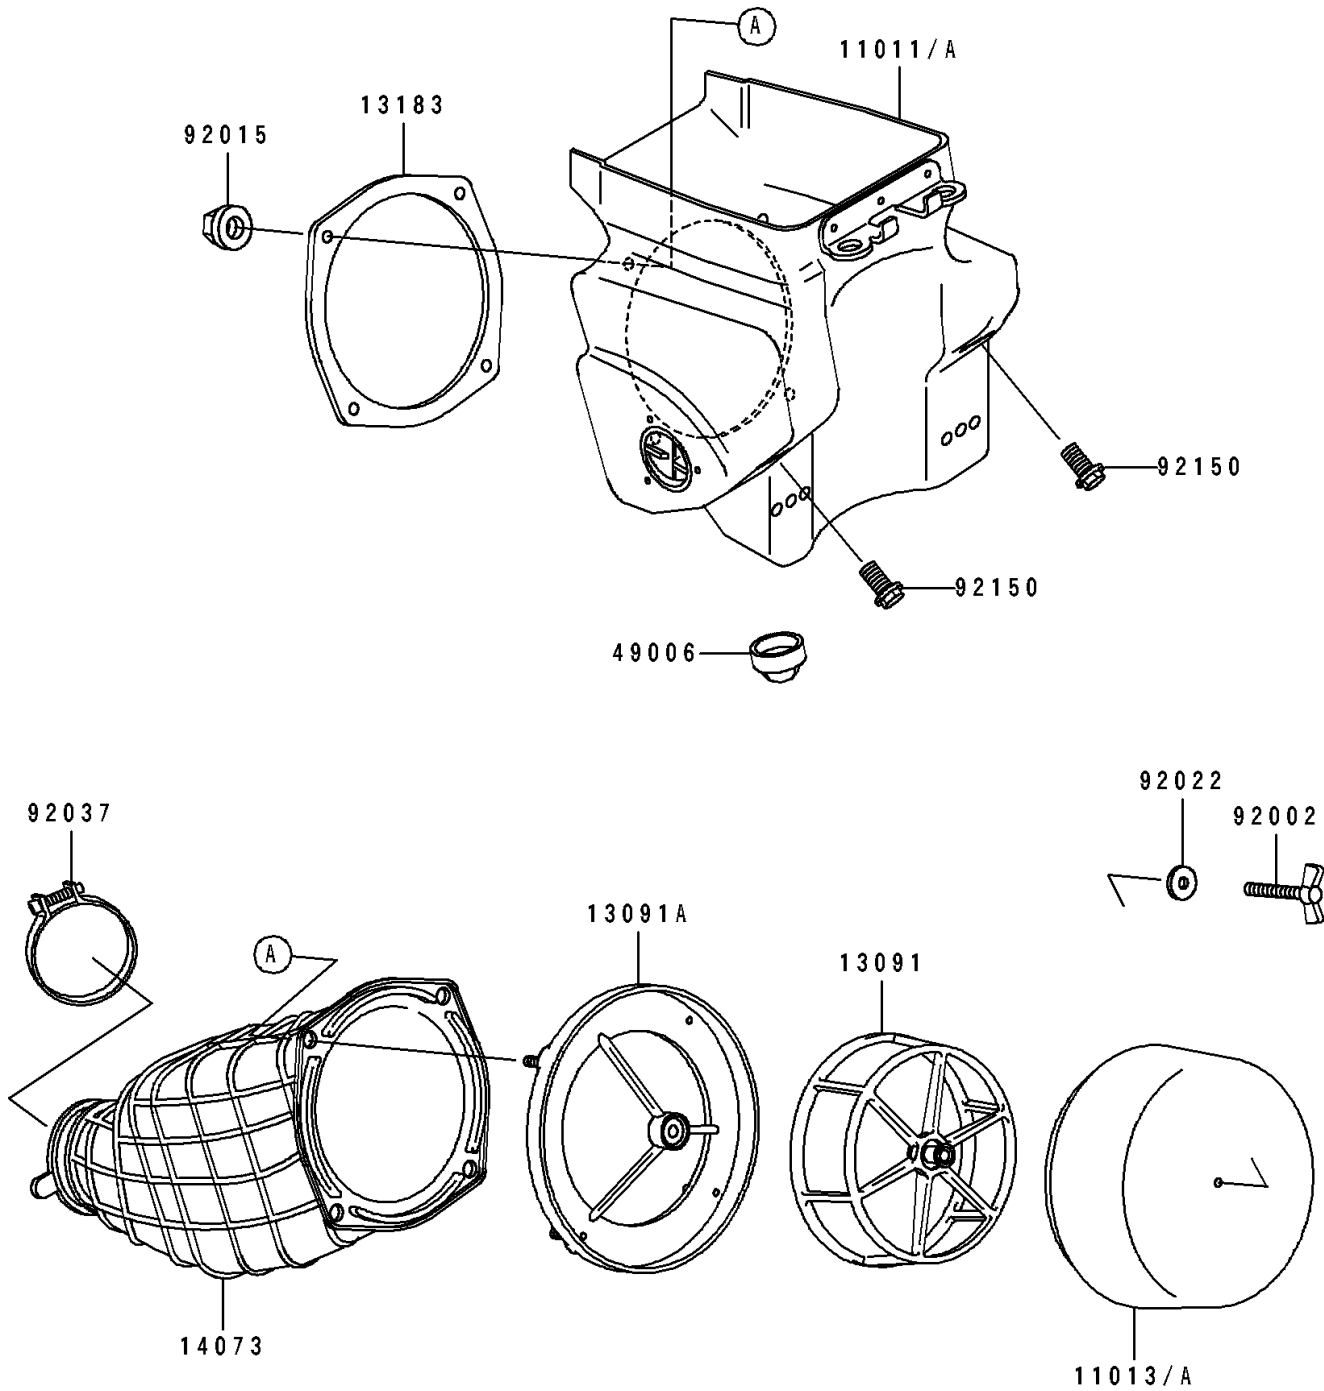

1990 KX500 PARTS DIAGRAM

Air Filter

E1130

1990 KX500 PARTS LIST

Air Filter

ITEM NAME	PART NUMBER	QUANTITY
CASE-AIR FILTER (Ref # 11011A)	11011-1304	1
ELEMENT-AIR FILTER (Ref # 11013A)	11013-1198	1
HOLDER,ELEMENT (Ref # 13091)	13091-1454	1
HOLDER (Ref # 13091A)	13091-1594	1
PLATE,DUCT FITTING (Ref # 13183)	13183-1046	1
DUCT (Ref # 14073)	14073-1360	1
BOOT (Ref # 49006)	49006-1248	1
BOLT,WING (Ref # 92002)	92002-1719	1
NUT,FLANGED,5MM (Ref # 92015)	92015-1259	4
WASHER,6.5X20X1.6 (Ref # 92022)	92022-125	1
CLAMP,AIR FILTER (Ref # 92037)	92037-1409	1
BOLT,FLANGED,6X16 (Ref # 92150)	92150-1506	2