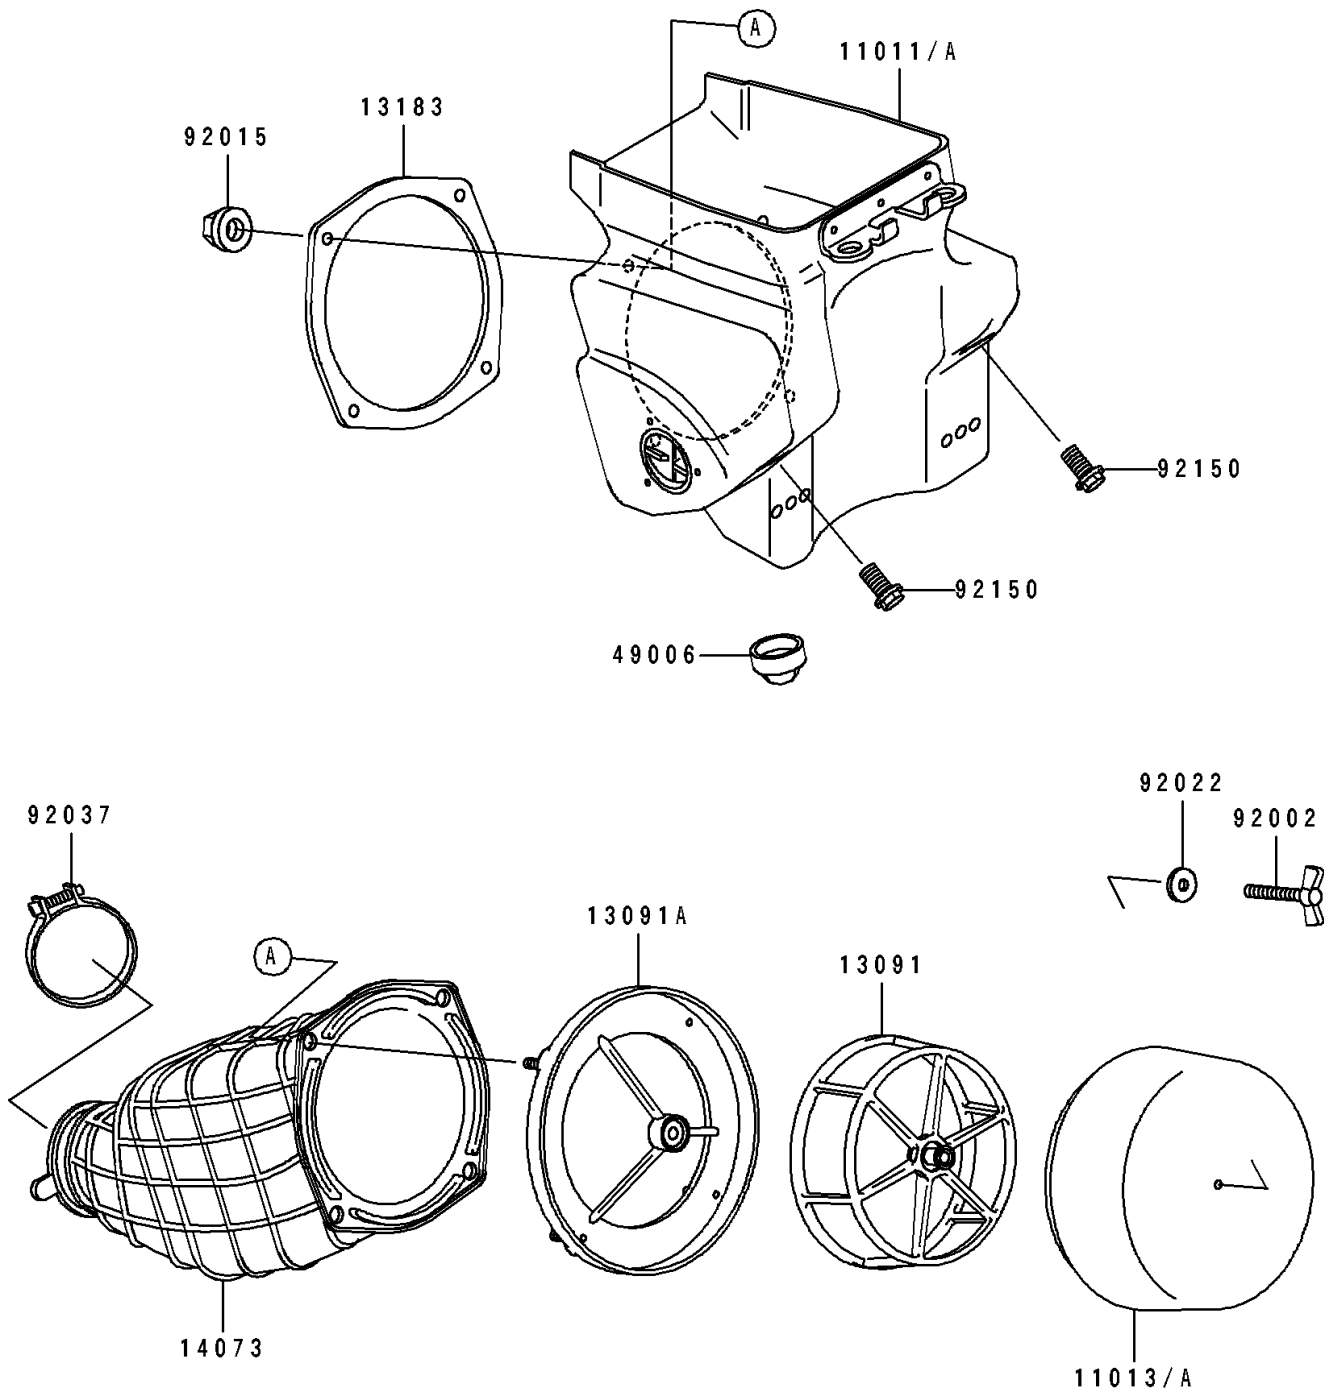

1991 KX500 PARTS DIAGRAM

Air Filter

E1130

1991 KX500 PARTS LIST

Air Filter

ITEM NAME	PART NUMBER	QUANTITY
CASE-AIR FILTER (Ref # 11011A)	11011-1304	1
ELEMENT-AIR FILTER (Ref # 11013A)	11013-1198	1
HOLDER,ELEMENT (Ref # 13091)	13091-1454	1
HOLDER (Ref # 13091A)	13091-1594	1
PLATE,DUCT FITTING (Ref # 13183)	13183-1046	1
DUCT (Ref # 14073)	14073-1360	1
BOOT (Ref # 49006)	49006-1248	1
BOLT,WING (Ref # 92002)	92002-1719	1
NUT,FLANGED,5MM (Ref # 92015)	92015-1259	4
WASHER,6.5X20X1.6 (Ref # 92022)	92022-125	1
CLAMP,AIR FILTER (Ref # 92037)	92037-1409	1
BOLT,FLANGED,6X16 (Ref # 92150)	92150-1506	2