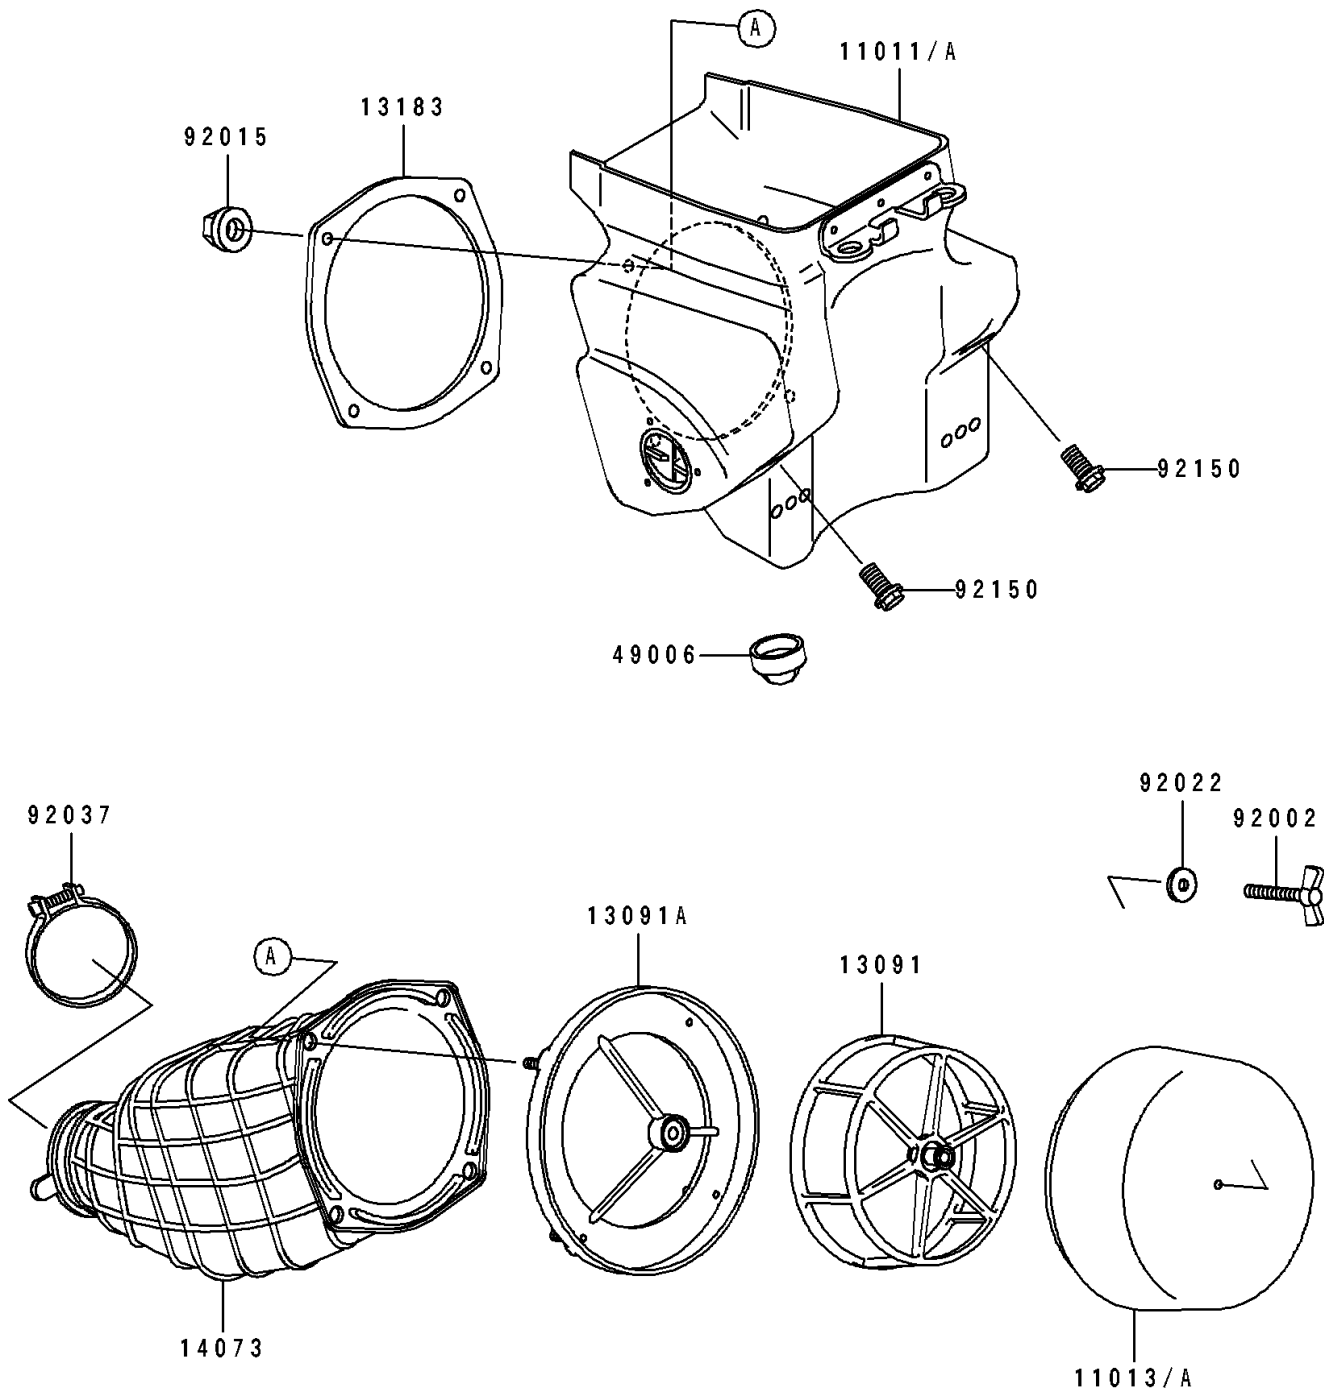

1991 KX500 PARTS DIAGRAM

Air Filter

E1130

1991 KX500 PARTS LIST

Air Filter

ITEM NAME	PART NUMBER	QUANTITY
-----------	-------------	----------