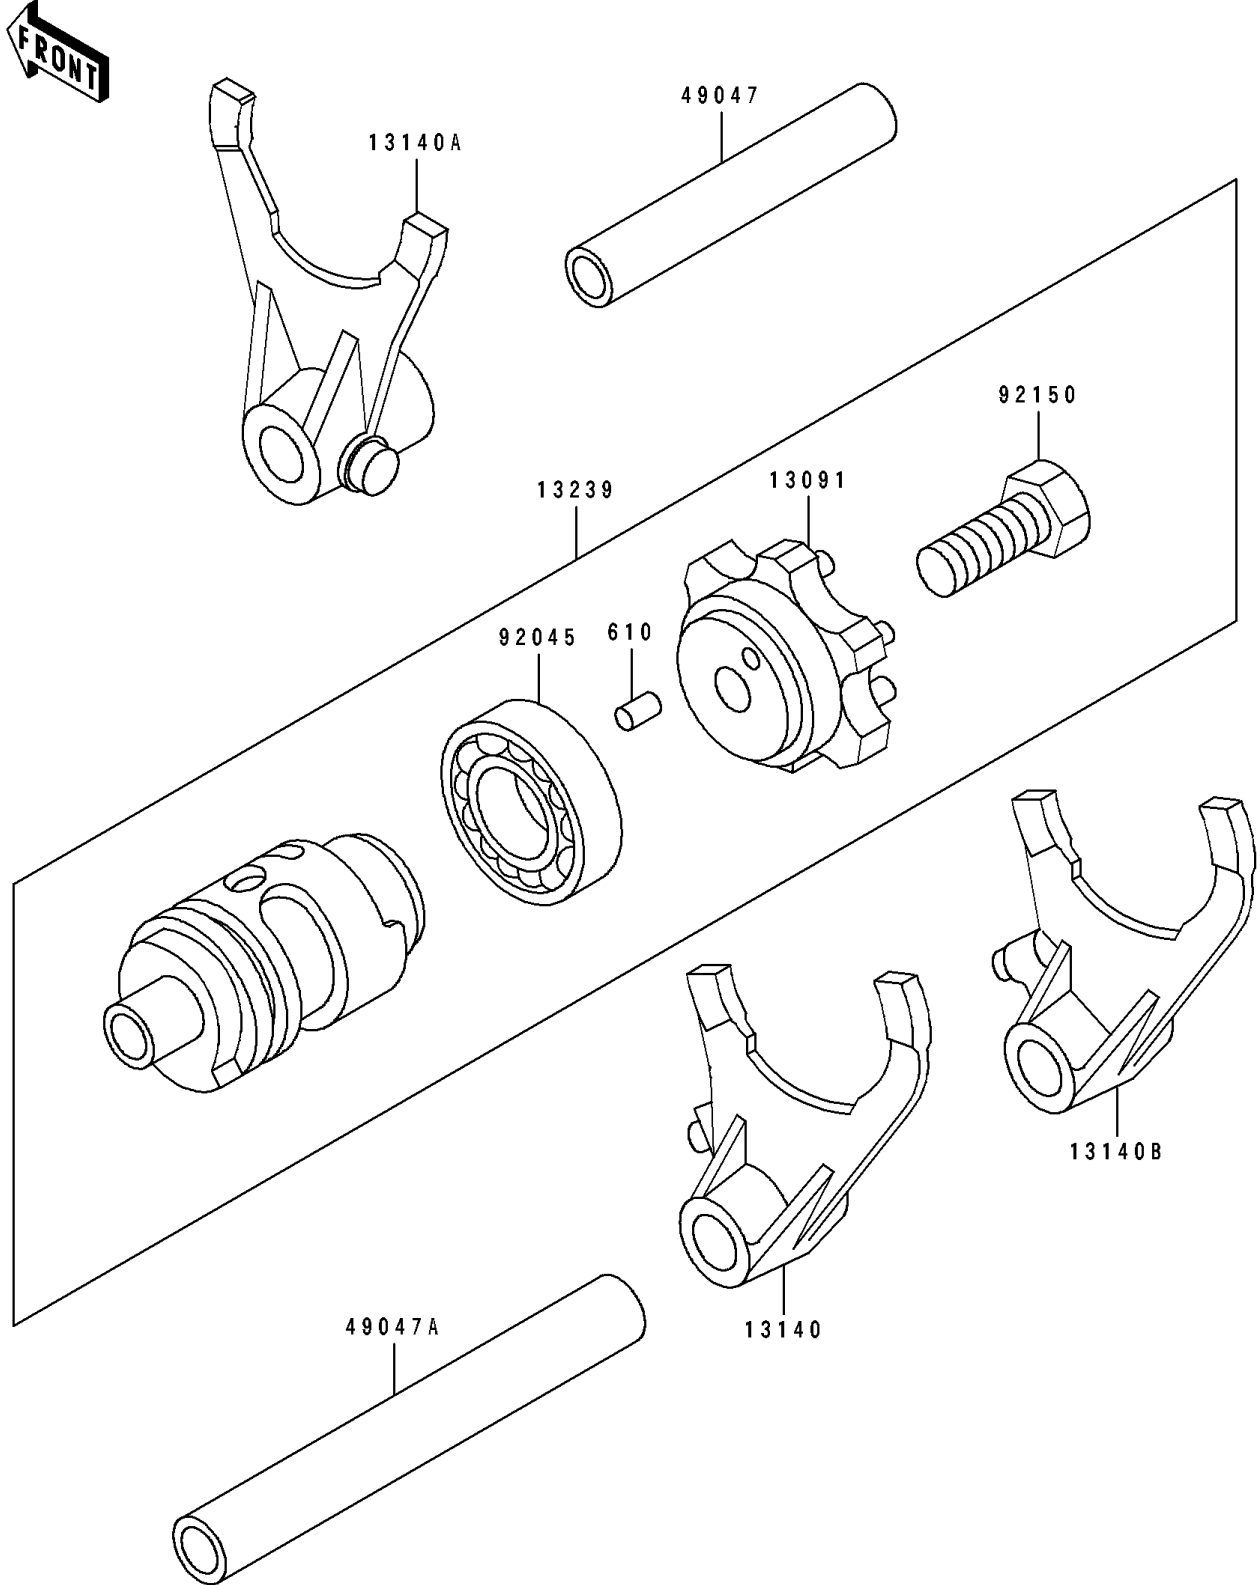

1989 KX500 PARTS DIAGRAM

Change Drum/Shift Fork

E 1362

1989 KX500 PARTS LIST

Change Drum/Shift Fork

ITEM NAME	PART NUMBER	QUANTITY
HOLDER,CHANGE DRUM (Ref # 13091)	13091-1555	1
FORK-SHIFT,2ND&3RD (Ref # 13140)	13140-1058	1
FORK-SHIFT,4TH&TOP (Ref # 13140A)	13140-1059	1
FORK-SHIFT,LOW (Ref # 13140B)	13140-1142	1
DRUM-ASSY-CHANGE (Ref # 13239)	13239-1143	1
ROD-SHIFT,5.9X10X64.5 (Ref # 49047)	49047-1063	1
ROD-SHIFT,5.9X10X81 (Ref # 49047A)	49047-1064	1
BEARING-BALL,#6905 (Ref # 92045)	92045-036	1
BOLT,8X18 (Ref # 92150)	92150-1490	1
ROLLER,4X8 (Ref # 610)	610A0408	1