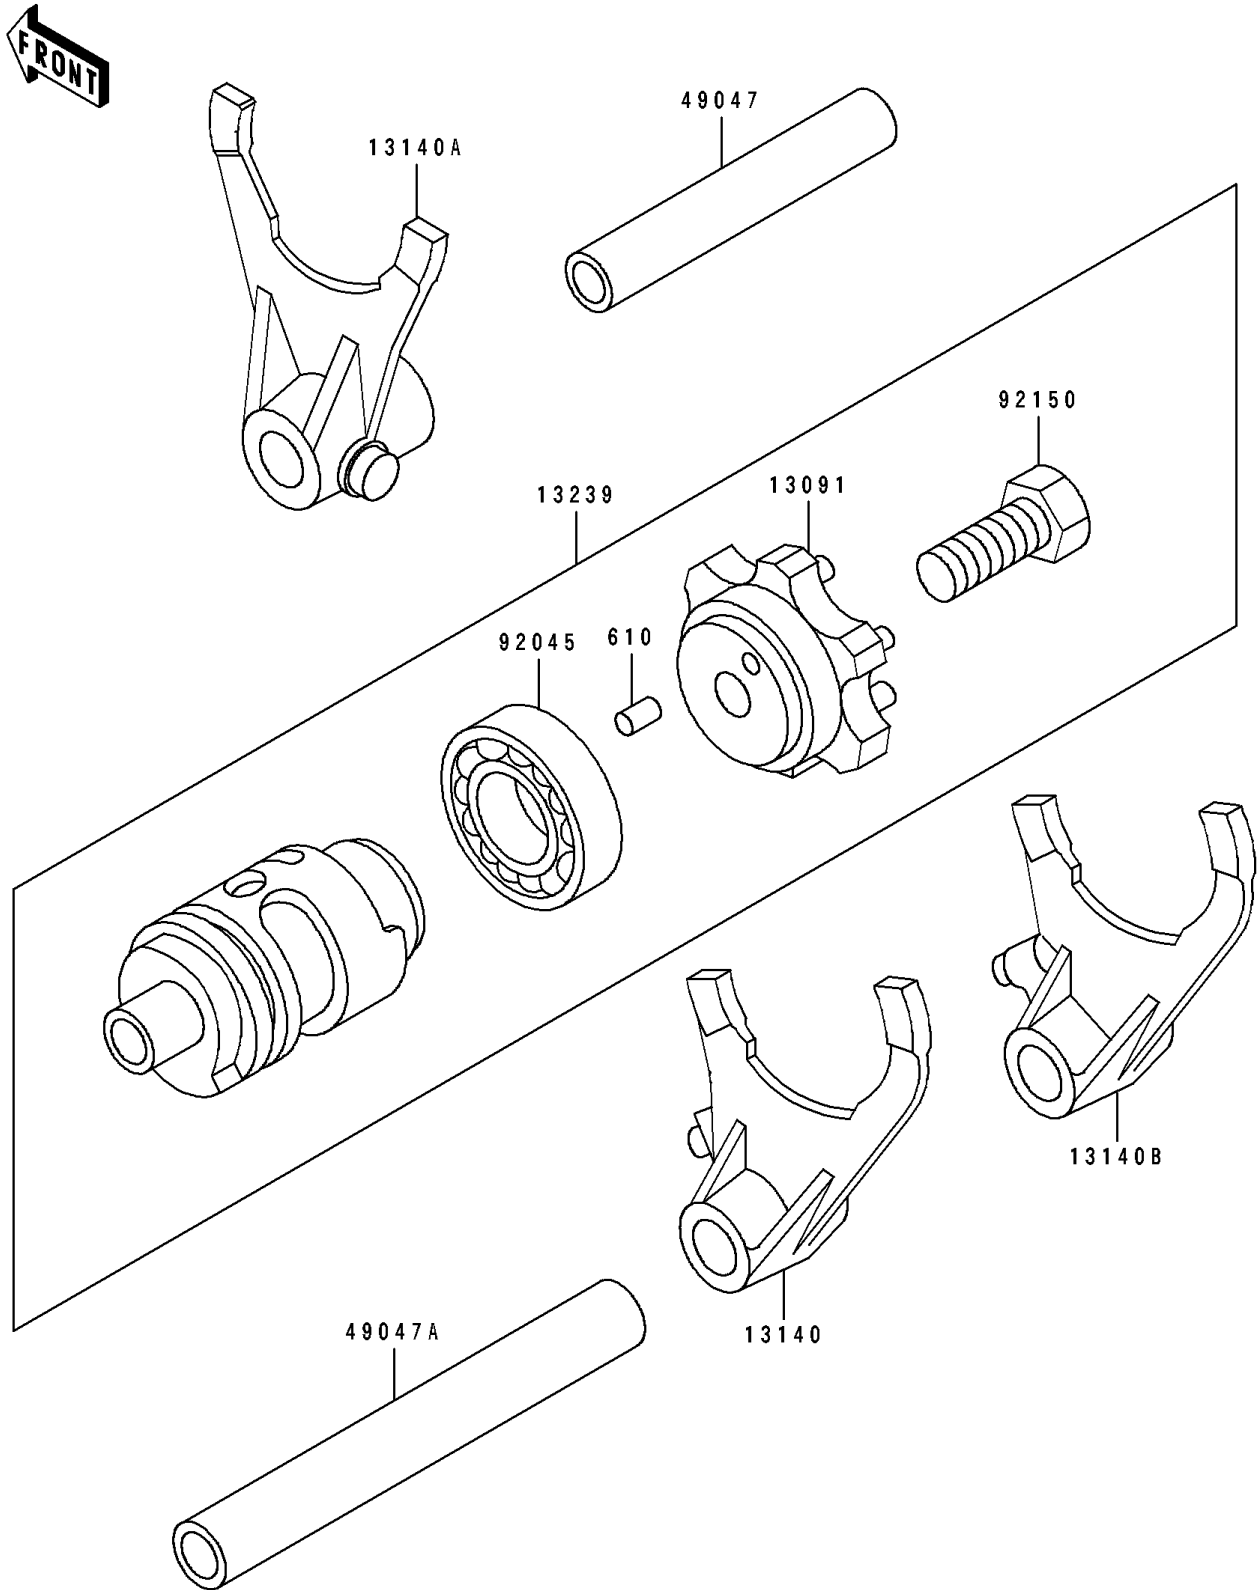

1990 KX500 PARTS DIAGRAM

Change Drum/Shift Fork

E 1362

1990 KX500 PARTS LIST

Change Drum/Shift Fork

ITEM NAME	PART NUMBER	QUANTITY
HOLDER,CHANGE DRUM (Ref # 13091)	13091-1555	1
FORK-SHIFT,2ND&3RD (Ref # 13140)	13140-1058	1
FORK-SHIFT,4TH&TOP (Ref # 13140A)	13140-1059	1
FORK-SHIFT,LOW (Ref # 13140B)	13140-1142	1
DRUM-ASSY-CHANGE (Ref # 13239)	13239-1143	1
ROD-SHIFT,5.9X10X64.5 (Ref # 49047)	49047-1063	1
ROD-SHIFT,5.9X10X81 (Ref # 49047A)	49047-1064	1
BEARING-BALL,#6905 (Ref # 92045)	92045-036	1
BOLT,8X18 (Ref # 92150)	92150-1490	1
ROLLER,4X8 (Ref # 610)	610A0408	1