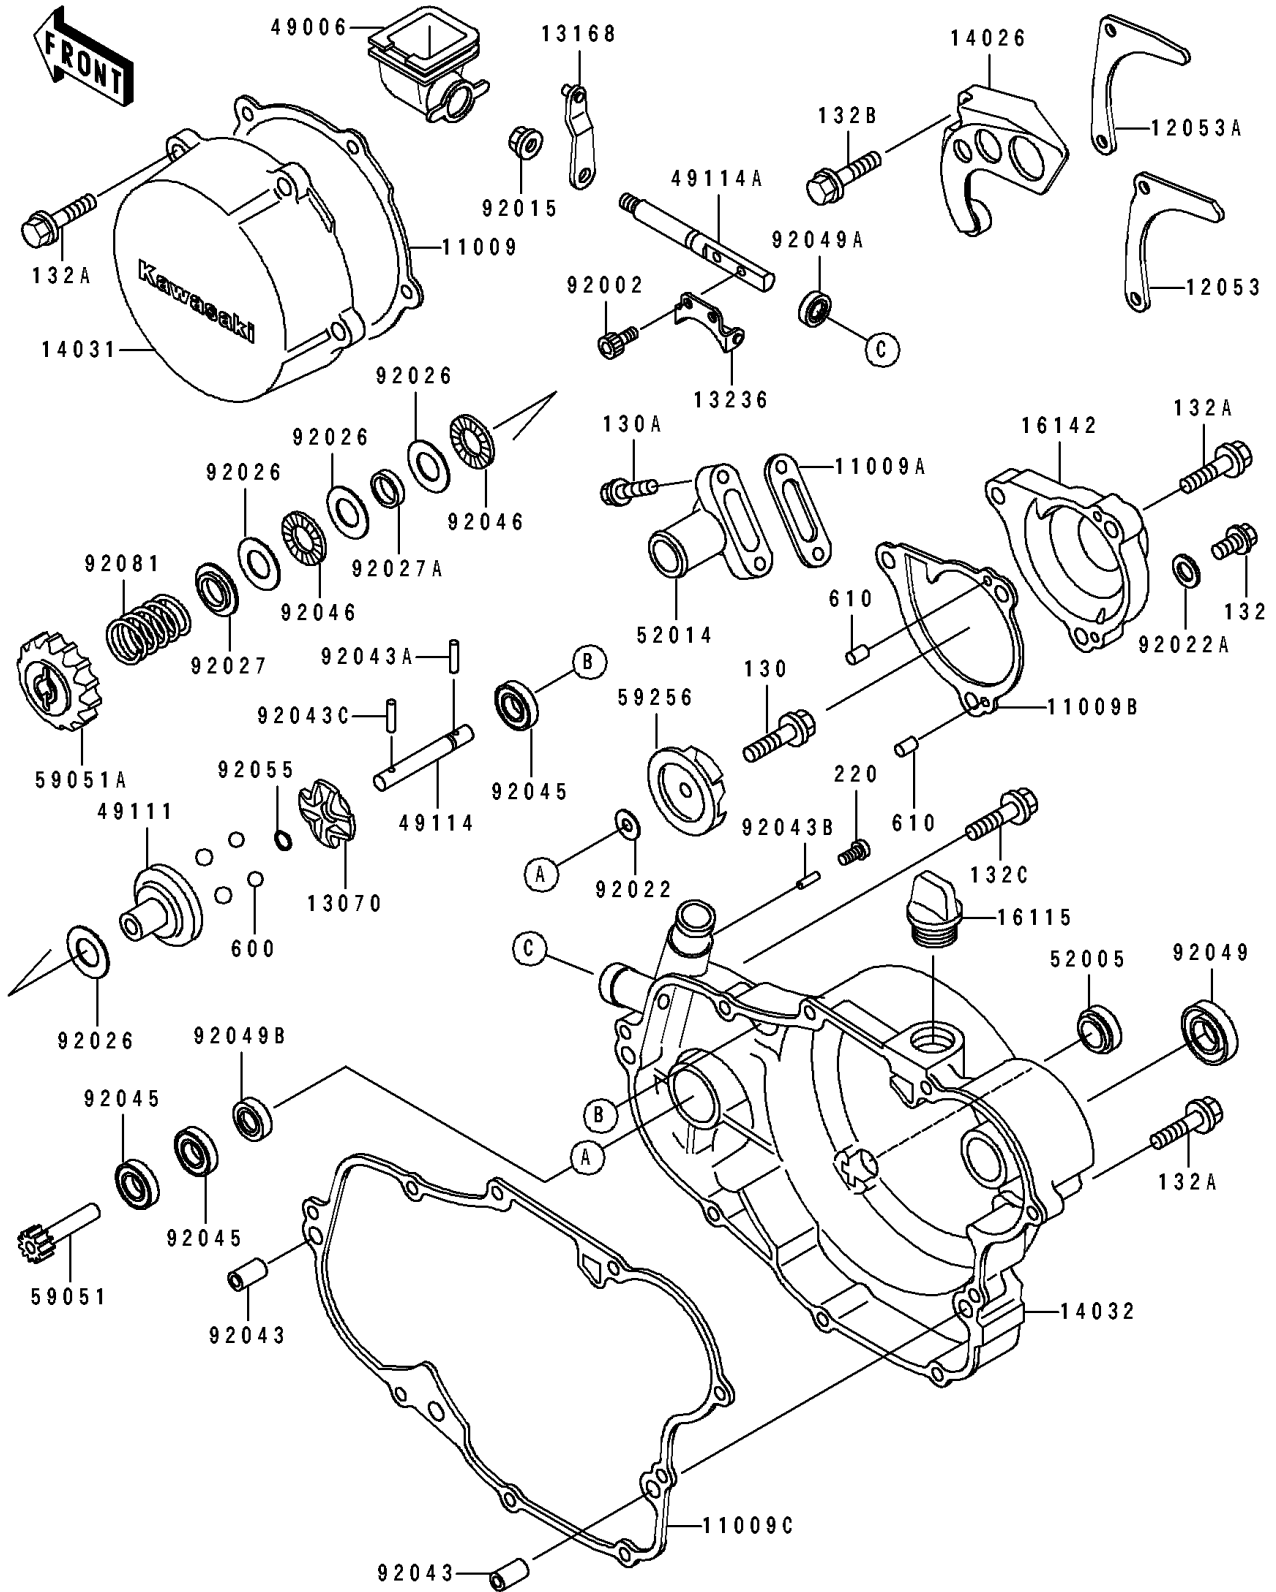

1989 KX500 PARTS DIAGRAM

Engine Cover

E1431