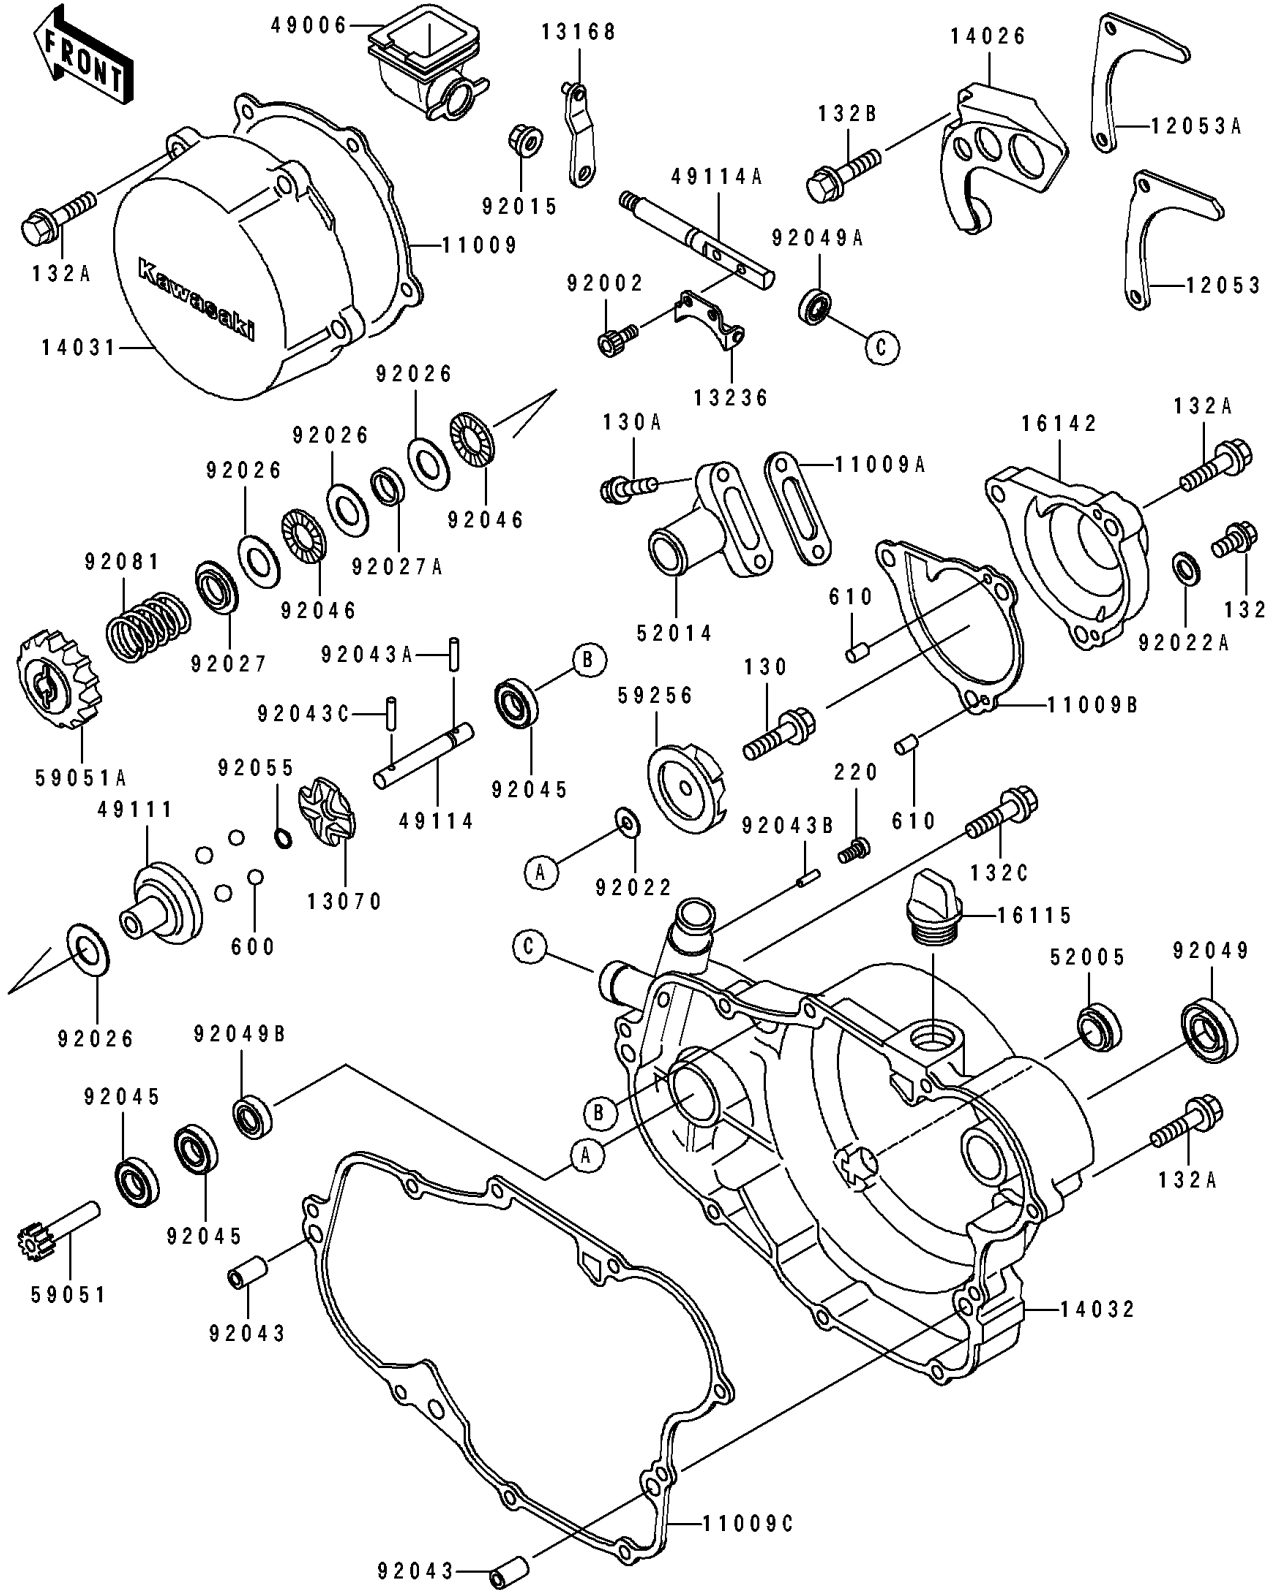

1990 KX500 PARTS DIAGRAM

Engine Cover

E1431

1990 KX500 PARTS LIST

Engine Cover

ITEM NAME	PART NUMBER	QUANTITY
GASKET,GENERATOR COVER (Ref # 11009)	11009-1289	1
GASKET,ELBOW (Ref # 11009A)	11009-1446	1
GASKET,WATER PUMP COVER (Ref # 11009B)	11009-1466	1
GASKET,CLUTCH COVER (Ref # 11009C)	11009-1540	1
GUIDE-CHAIN (Ref # 12053)	12053-1172	1
GUIDE-CHAIN (Ref # 12053A)	12053-1206	1
GUIDE (Ref # 13070)	13070-1122	1
LEVER,GOVERNOR (Ref # 13168)	13168-1401	1
LEVER-COMP,GOVERNOR (Ref # 13236)	13236-1182	1
COVER-CHAIN (Ref # 14026)	14026-1158	1
COVER-GENERATOR (Ref # 14031)	14031-1220	1
COVER-CLUTCH (Ref # 14032)	14032-1245	1
CAP-OIL FILLER (Ref # 16115)	16115-018	1
COVER-PUMP (Ref # 16142)	16142-1086	1
BOOT (Ref # 49006)	49006-1179	1
HOLDER-GOVERNOR WEIGHT (Ref # 49111)	49111-1052	1
SHAFT-GOVERNOR (Ref # 49114)	49114-1058	1
SHAFT-GOVERNOR (Ref # 49114A)	49114-1065	1
GAUGE,OIL LEVEL (Ref # 52005)	52005-1055	1
ELBOW (Ref # 52014)	52014-1067	1
GEAR-SPUR,WATER PUMP,11T (Ref # 59051)	59051-1129	1
GEAR-SPUR,GOVERNOR (Ref # 59051A)	59051-1213	1
IMPELLER (Ref # 59256)	59256-1065	1
BOLT,SOCKET,4X8 (Ref # 92002)	92002-1403	2
NUT,FLANGED,6MM (Ref # 92015)	92015-1193	1
WASHER,5.2X13X1 (Ref # 92022)	92022-1380	1
WASHER,6.2X11X1 (Ref # 92022A)	92022-304	1
SPACER,15X28X1 (Ref # 92026)	92026-1238	4
COLLAR (Ref # 92027)	92027-1838	1