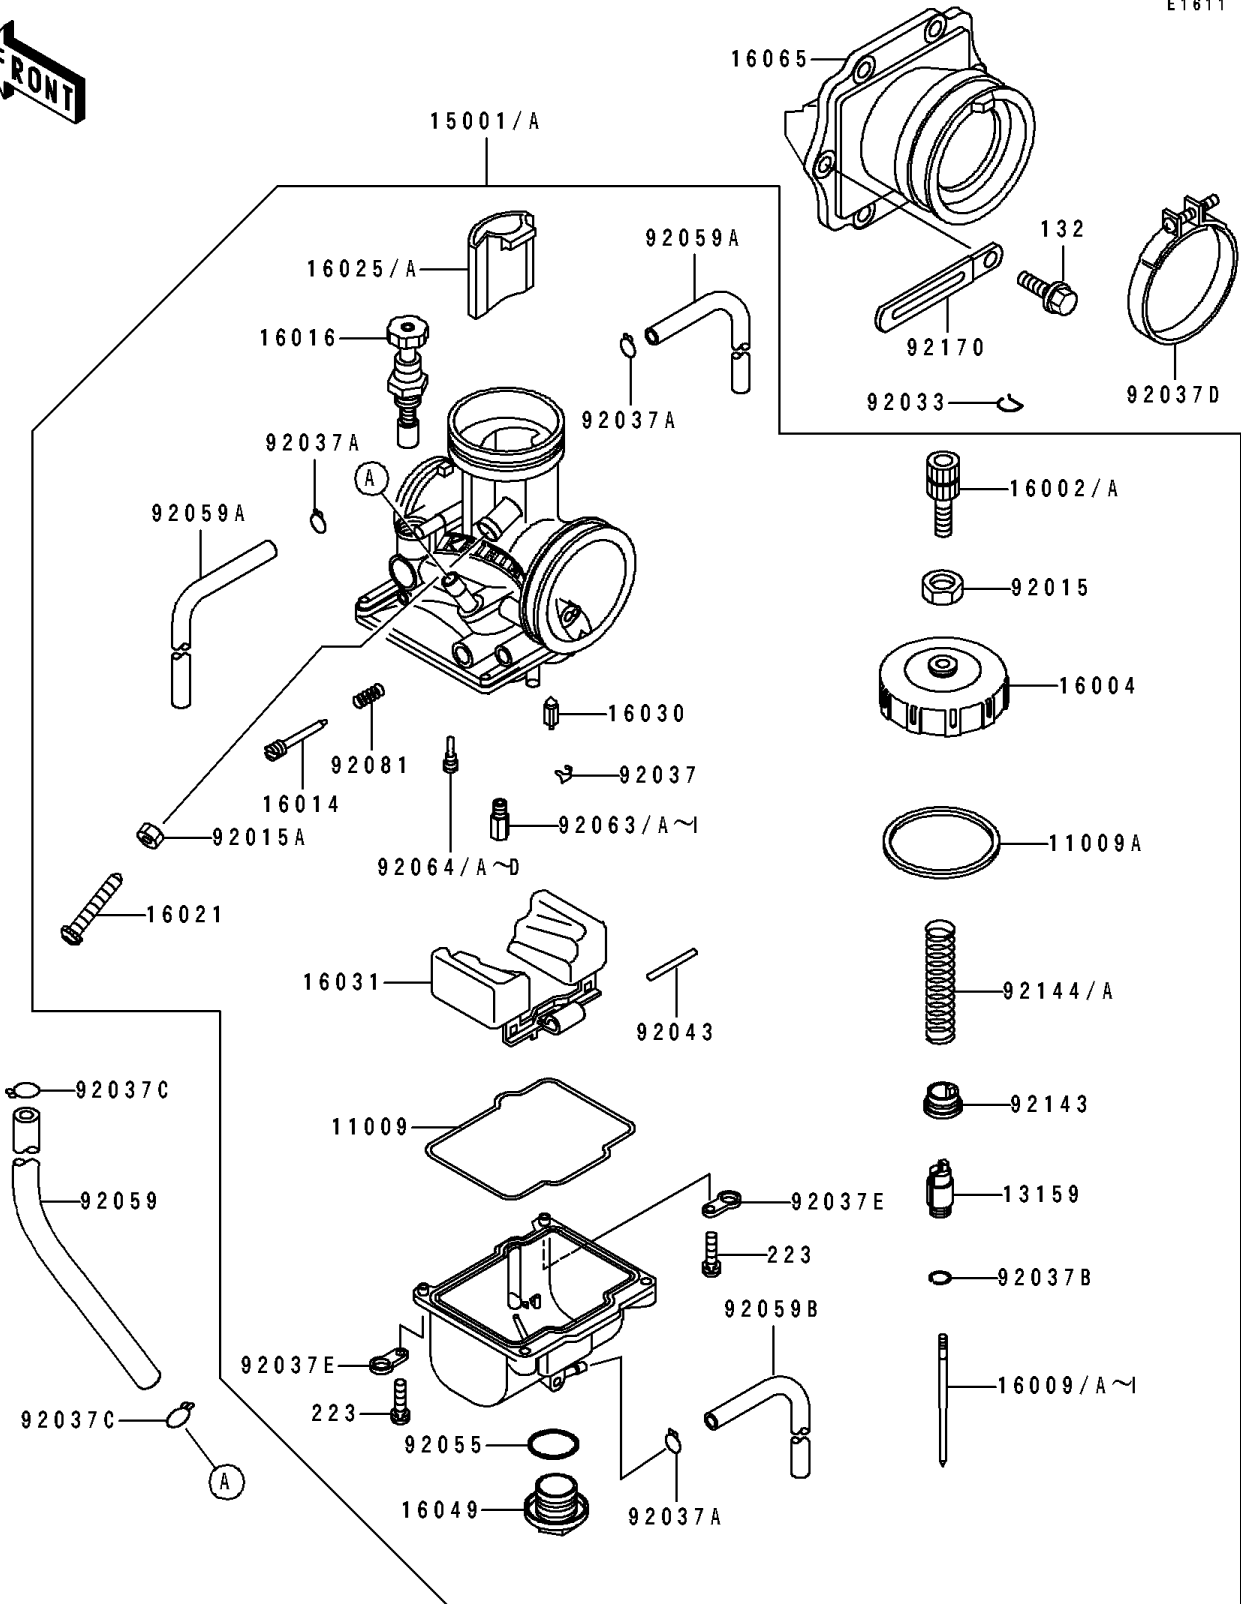

1989 KX500 PARTS DIAGRAM

Carburetor

E1611

1989 KX500 PARTS LIST

Carburetor

ITEM NAME	PART NUMBER	QUANTITY
GASKET,FLOAT CHAMBER (Ref # 11009)	11009-1716	1
GASKET,CHAMBER CAP (Ref # 11009A)	11009-1717	1
CONNECTOR,THROTTLE CABLE (Ref # 13159)	13159-1063	1
CARBURETOR-ASSY (Ref # 15001)	15001-1461	1
ADJUSTER-CABLE (Ref # 16002)	16002-1056	1
CAP-CHAMBER,MIXING (Ref # 16004)	16004-1061	1
NEEDLE-JET,R1367N (Ref # 16009)	16009-1401	1
NEEDLE-JET,R1368N (Ref # 16009A)	16009-1402	1
NEEDLE-JET,R1366N (Ref # 16009B)	16009-1442	1
NEEDLE-JET,R1364N (Ref # 16009C)	16009-1514	1
NEEDLE-JET,R1365N (Ref # 16009D)	16009-1515	1
SCREW-PILOT AIR (Ref # 16014)	16014-1058	1
PLUNGER,STARTER (Ref # 16016)	16016-1075	1
SCREW-THROTTLE STOP (Ref # 16021)	16021-1124	1
VALVE-THROTTLE,CA7 (Ref # 16025)	16025-1151	1
VALVE-FLOAT (Ref # 16030)	16030-1057	1
FLOAT (Ref # 16031)	16031-1067	1
COVER-MAIN JET (Ref # 16049)	16049-1051	1
HOLDER-CARBURETOR (Ref # 16065)	16065-1180	1
NUT,CABLE ADJUST LOCK (Ref # 92015)	92015-1574	1
NUT,THROTTLE STOP SCREW (Ref # 92015A)	92015-1707	1
RING-SNAP (Ref # 92033)	92036-018	1
CLAMP,FLOAT VALVE (Ref # 92037)	16044-007	1
CLAMP,TUBE (Ref # 92037A)	92037-1396	3
CLAMP,JET NEEDLE (Ref # 92037B)	92037-1401	1
CLAMP,TUBE (Ref # 92037C)	92037-147	2
CLAMP,55MM (Ref # 92037D)	92037-1486	1
CLAMP,HOSE (Ref # 92037E)	92037-1969	2
PIN,FLOAT (Ref # 92043)	92043-1207	1